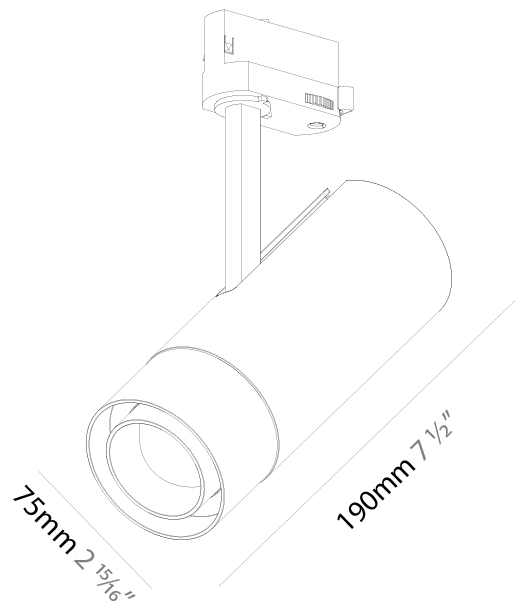

GENERAL

Series: Imagine
 Subseries: Imagine Flex
 Brand: Prolicht
 Division: Architectural
 Mounting Type: Surface
 Mounting Location: Ceiling
 Subcategory: Spots

PHYSICAL

Shape: Cylinder
 Diameter (mm): 75
 Diameter (in): 2 ¹⁵/₁₆
 Height (mm): 190
 Height (in): 7 ¹/₂
 Max. Overall Height (mm): 235
 Max. Overall Height (in): 9 ¹/₄
 Light Distribution: Adjustable / Direct
 Weight (kg): 0.919
 Weight (lbs): 2.02
 Fixture Finish: [SSR / BKV / CWI / CRY / HAB / UFT / ITA / RUA / FTG / MYG / LOD / PUS / FRO / FUP / KIA / POP / BLS / SPG / MEY / GOH / GUM / CHC / COM / ABZ / JAG / OBR / MOS / ROR](#)
 Fixture Material: Aluminum Die Cast

GENERAL

Series: Imagine
 Subseries: Imagine Flex
 Brand: Prolicht
 Division: Architectural
 Mounting Type: Track
 Mounting Location: Ceiling
 Subcategory: Spots

PHYSICAL

Shape: Cylinder
 Diameter (mm): 75
 Diameter (in): 2 ¹⁵/₁₆
 Height (mm): 190
 Height (in): 7 ¹/₂
 Max. Overall Height (mm): 210
 Max. Overall Height (in): 8 ¹/₄
 Light Distribution: Adjustable / Direct
 Weight (kg): 0.702
 Weight (lbs): 1.54
 Fixture Finish: SSR / BKV / CWI / CRY / HAB / UFT / ITA / RUA / FTG / MYG / LOD / PUS / FRO / FUP / KIA / POP / BLS / SPG / MEY / GOH / GUM / CHC / COM / ABZ / JAG / OBR / MOS / ROR
 Holder Finish: BLK / WHI / SIL
 Fixture Material: Aluminum Die Cast

OPTICAL

Reflector°: 14° to 48°
 Adjustability: Rotational 350°; Tilt 90°

RATINGS AND CERTIFICATIONS

Certified By: Certified for North American Standards
 IP rating: IP20

A3T110-

PROJECT

TYPE

SPECIFIER