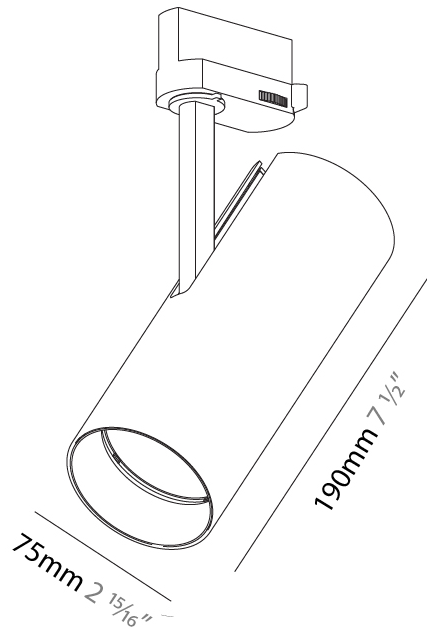

GENERAL

Series: Imagine
Subseries: Imagine 75
Partner: Prolicht
Division: Architectural
Installation: Track
Mounting Location: Ceiling
Light Distribution: Adjustable

PHYSICAL

Aperture Sizes - Downlights: 2"
Shape: Cylinder
Diameter (mm): 75
Diameter (in): 2 15/16
Height (mm): 190
Height (in): 7 1/2
Max. Overall Height (mm): 210
Max. Overall Height (in): 8 1/4
Weight (kg): 0.716
Weight (lbs): 1.58
Fixture Finish: SSR / BKV / CWI / CRY / HAB / UFT / ITA / RUA / FTG / MYG / LOD / PUS / FRO / FUP / KIA / POP / BLS / SPG / MEY / GOH / CHC / COM / ABZ / JAG / OBR / MOS / ROR
Holder Finish: BLK / WHI / SIL
Fixture Material: Aluminum Die Cast

ELECTRICAL

Lamp Type: LED (Zhaga Standard)
Input Wattage (W): 14
Total Output Wattage (W): 12.8
Dimming: Tri-Mode (Non-Dimming and Phase Dimming (120Vac only) and 0-10V Dimming)
Driver Included: Yes
Driver Location: Integrated
Driver Type: Constant Current - Universal
Driver Class: Class 2
Input Voltage (V): 120 - 277
Constant Current (MA): 350

LED

Number of LEDs: 1
Color Temperature (°K): 2700 / 3000 / 3500 / 4000
Max. Delivered Lumen (lm): 1124 / 1210 / 1258 / 1284
Nominal Lumen (lm): 1246 / 1342 / 1396 / 1424
CRI: >90 CRI
Lamp Life (hrs): 50000

OPTICAL

Reflector: 12
Optic: Lens Pack - No Lens / Linear Spread Lens / Honeycomb / Spread Lens
Adjustability: Rotational 350°; Tilt 90°

RATINGS AND CERTIFICATIONS

Certified By: Certified for North American Standards
IP rating: IP20