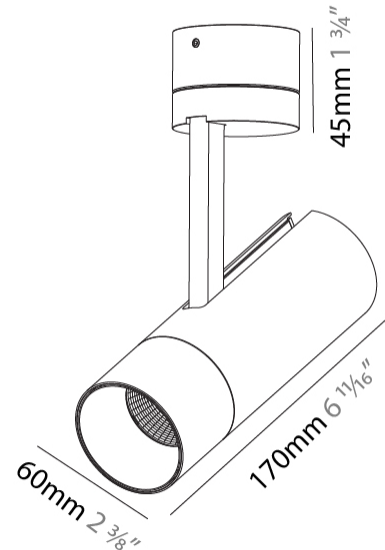

GENERAL

Series: Imagine
Subseries: Imagine 60
Partner: Prolicht
Division: Architectural
Installation: Surface
Product Type: Spots
Mounting Location: Ceiling
Light Distribution: Adjustable

PHYSICAL

Aperture Sizes - Downlights: 2"
Shape: Cylinder
Diameter (mm): 60
Diameter (in): 2 ³/₈"
Height (mm): 170
Height (in): 6 ¹¹/₁₆"
Max. Overall Height (mm): 215
Max. Overall Height (in): 8 ⁷/₁₆"
Weight (kg): 0.572
Weight (lbs): 1.26
Fixture Finish: SSR / BKV / CWI / CRY / HAB / UFT / ITA / RUA / FTG / MYG / LOD / PUS / FRO / FUP / KIA / POP / BLS / SPG / MEY / GOH / CHC / COM / ABZ / JAG / OBR / MOS / ROR
Fixture Material: Aluminum Die Cast

ELECTRICAL

Lamp Type: LED (Zhaga Standard)
Input Wattage (W): 13.2 / 16.5
Total Output Wattage (W): 12 / 15
Dimming: Tri-Mode (Non-Dimming and Phase Dimming (120Vac only) and 0-10V Dimming)
Driver Included: Yes
Driver Location: Integrated
Driver Type: Constant Current - Universal
Driver Class: Class 2
Input Voltage (V): 120 - 277
Constant Current (MA): 350

LED

Number of LEDs: 1
Color Temperature (°K): 2700 / 3000 / 3500 / 4000
Max. Delivered Lumen (lm): 520 / 580 / 627 / 640
CRI: >90 CRI
Lamp Life (hrs): 50000

OPTICAL

Reflector°: 12
Adjustability: Rotational 350°; Tilt 90°

RATINGS AND CERTIFICATIONS

Certified By: Certified for North American Standards
IP rating: IP20

PROJECT
TYPE
SPECIFIER
QUANTITY
DATE