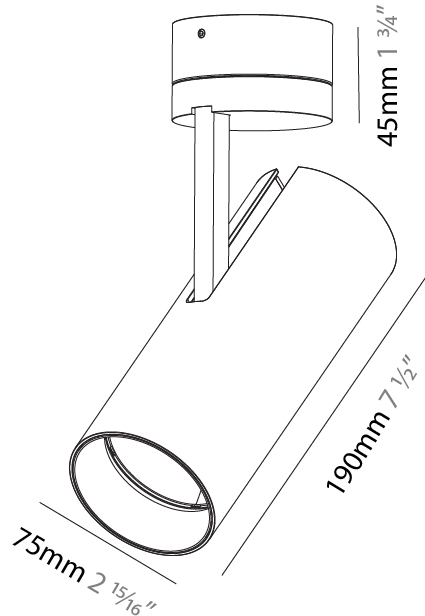

GENERAL

Series: Imagine
Subseries: Imagine 75
Partner: Prolicht
Division: Architectural
Installation: Surface
Product Type: Spots
Mounting Location: Ceiling
Light Distribution: Adjustable

PHYSICAL

Aperture Sizes - Downlights: 2"
Shape: Cylinder
Diameter (mm): 75
Diameter (in): 2 15/16
Height (mm): 190
Height (in): 7 1/2
Max. Overall Height (mm): 235
Max. Overall Height (in): 9 1/4
Weight (kg): 0.919
Weight (lbs): 2.02
Fixture Finish: SSR / BKV / CWI / CRY / HAB / UFT / ITA / RUA / FTG / MYG / LOD / PUS / FRO / FUP / KIA / POP / BLS / SPG / MEY / GOH / CHC / COM / ABZ / JAG / OBR / MOS / ROR
Fixture Material: Aluminum Die Cast

ELECTRICAL

Lamp Type: LED (Zhaga Standard)
Input Wattage (W): 13.2 / 16.5
Total Output Wattage (W): 12 / 15
Dimming: Tri-Mode (Non-Dimming and Phase Dimming (120Vac only) and 0-10V Dimming)
Driver Included: Yes
Driver Location: Integrated
Driver Type: Constant Current - Universal
Driver Class: Class 2
Input Voltage (V): 120 - 277
Constant Current (MA): 350

LED

Number of LEDs: 1
Color Temperature (°K): 2700 / 3000 / 3500 / 4000
Max. Delivered Lumen (lm): 870 / 970 / 1038 / 1060
CRI: >90 CRI
Lamp Life (hrs): 50000

OPTICAL

Reflector°: 12
Adjustability: Rotational 350°; Tilt 90°

RATINGS AND CERTIFICATIONS

Certified By: Certified for North American Standards
IP rating: IP20