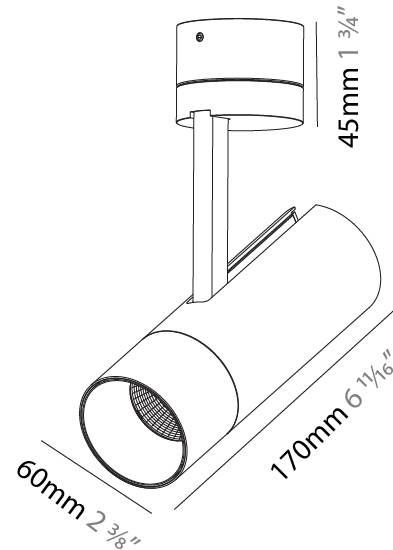

GENERAL

Series: Imagine
Subseries: Imagine 60
Brand: Prolicht
Division: Architectural
Mounting Type: Surface
Mounting Location: Ceiling
Subcategory: Spots

PHYSICAL

Shape: Cylinder
Diameter (mm): 60
Diameter (in): 2 ³/₈
Height (mm): 170
Height (in): 6 ¹¹/₁₆
Max. Overall Height (mm): 215
Max. Overall Height (in): 8 ⁷/₁₆
Light Distribution: Adjustable / Direct
Weight (kg): 0.604
Weight (lbs): 1.33
Fixture Finish: SSR / BKV / CWI / CRY / HAB / UFT / ITA / RUA / FTG / MYG / LOD / PUS / FRO / FUP / KIA / POP / BLS / SPG / MEY / GOH / GUM / CHC / COM / ABZ / JAG / OBR / MOS / ROR
Fixture Material: Aluminum Die Cast

ELECTRICAL

Lamp Type: LED (Zhaga Standard)
Input Wattage (W): 13
Total Output Wattage (W): 11.8
Dimming: Tri-Mode (Non-Dimming and Phase Dimming (120Vac only) and 0-10V Dimming)
Driver Included: Yes
Driver Location: Integrated
Driver Type: Constant Current - Universal
Driver Class: Class 2
Input Voltage (V): 120 - 277
Constant Current (MA): 500

LED

Number of LEDs: 1
Color Temperature (°K): 2700 / 3000 / 3500 / 4000
Max. Delivered Lumen (lm): 987 / 1023 / 1076 / 1098
Nominal Lumen (lm): 1304 / 1352 / 1421 / 1450
CRI: >90 CRI
Lamp Life (hrs): 50000

OPTICAL

Reflector°: 18 / 34 / 46
Optic°: Lens Pack - No Lens / Linear Spread Lens / Honeycomb / Spread Lens
Adjustability: Rotational 350°; Tilt 90°

RATINGS AND CERTIFICATIONS

Certified By: Certified for North American Standards
IP rating: IP20

PROJECT
TYPE
SPECIFIER
QUANTITY
DATE