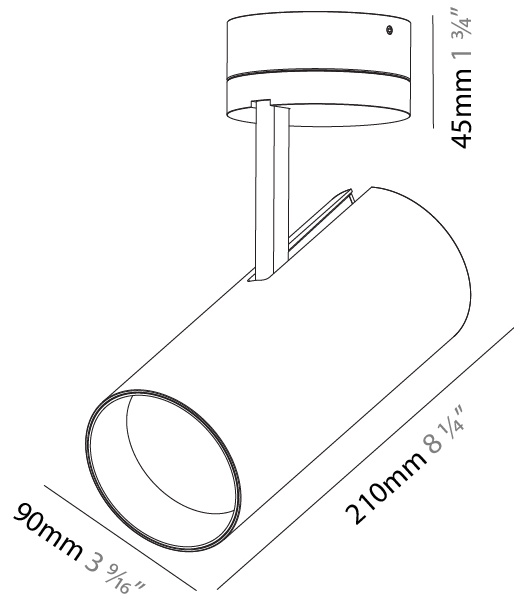

GENERAL

Series: Imagine
Subseries: Imagine 90
Brand: Prolicht
Division: Architectural
Mounting Type: Surface
Mounting Location: Ceiling
Subcategory: Spots

PHYSICAL

Shape: Cylinder
Diameter (mm): 90
Diameter (in): 3 9/16
Height (mm): 210
Height (in): 8 1/4
Max. Overall Height (mm): 255
Max. Overall Height (in): 10 1/16
Light Distribution: Adjustable / Direct
Weight (kg): 1.184
Weight (lbs): 2.60
Fixture Finish: SSR / BKV / CWI / CRY / HAB / UFT / ITA / RUA / FTG / MYG / LOD / PUS / FRO / FUP / KIA / POP / BLS / SPG / MEY / GOH / GUM / CHC / COM / ABZ / JAG / OBR / MOS / ROR
Fixture Material: Aluminum Die Cast

ELECTRICAL

Lamp Type: LED (Zhaga Standard)
Input Wattage (W): 28.6
Total Output Wattage (W): 26
Dimming: Tri-Mode (Non-Dimming and Phase Dimming (120Vac only) and 0-10V Dimming)
Driver Included: Yes
Driver Location: Integrated
Driver Type: Constant Current - Universal
Driver Class: Class 2
Input Voltage (V): 120 - 277
Constant Current (MA): 700

LED

Number of LEDs: 1
Color Temperature (°K): 2700 / 3000 / 3500 / 4000
Max. Delivered Lumen (lm): 2210 / 2270 / 2391 / 2440
CRI: >90 CRI
Lamp Life (hrs): 50000

OPTICAL

Reflector°: 18 / 26 / 40
Adjustability: Rotational 350°; Tilt 90°

RATINGS AND CERTIFICATIONS

Certified By: Certified for North American Standards
IP rating: IP20