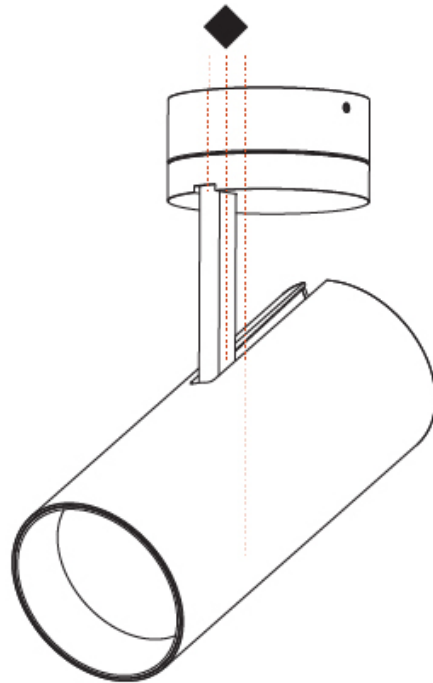

A3D115-

PROJECT

TYPE

SPECIFIER

QUANTITY

DATE