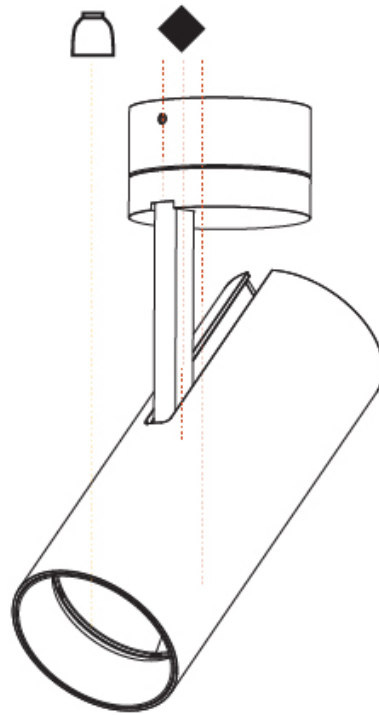

IMAGINE 75 SURFACE

A3D113-

PROJECT

TYPE

SPECIFIER

QUANTITY

DATE