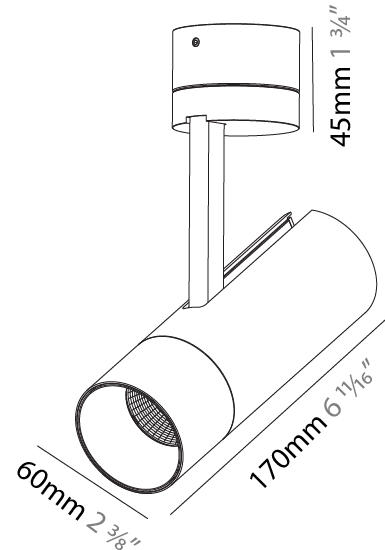

GENERAL

Series: Imagine
Subseries: Imagine 60
Brand: Prolicht
Division: Architectural
Mounting Type: Surface
Mounting Location: Ceiling
Subcategory: Spots

PHYSICAL

Shape: Cylinder
Diameter (mm): 60
Diameter (in): 2 ³/₈
Height (mm): 170
Height (in): 6 ¹¹/₁₆
Max. Overall Height (mm): 215
Max. Overall Height (in): 8 ⁷/₁₆
Light Distribution: Adjustable / Direct
Weight (kg): 0.572
Weight (lbs): 1.26
Fixture Finish: [SSR / BKV / CWI / CRY / HAB / UFT / ITA / RUA / FTG / MYG / LOD / PUS / FRO / FUP / KIA / POP / BLS / SPG / MEY / GOH / GUM / CHC / COM / ABZ / JAG / OBR / MOS / ROR](#)
Fixture Material: Aluminum Die Cast

ELECTRICAL

Lamp Type: LED (Zhaga Standard)
Input Wattage (W): 13.2 / 16.5
Total Output Wattage (W): 12 / 15
Dimming: [Tri-Mode (Non-Dimming and Phase Dimming (120Vac only) and 0-10V Dimming)](#)
Driver Included: Yes
Driver Location: Integrated
Driver Type: Constant Current - Universal
Driver Class: Class 2
Input Voltage (V): 120 - 277
Constant Current (MA): 350

LED

Number of LEDs: 1
Color Temperature (°K): [2700 / 3000 / 3500 / 4000](#)
Max. Delivered Lumen (lm): 520 / 580 / 627 / 640
CRI: >90 CRI
Lamp Life (hrs): 50000

OPTICAL

Reflector°: 10
Adjustability: Rotational 350°; Tilt 90°

RATINGS AND CERTIFICATIONS

Certified By: Certified for North American Standards
IP rating: IP20