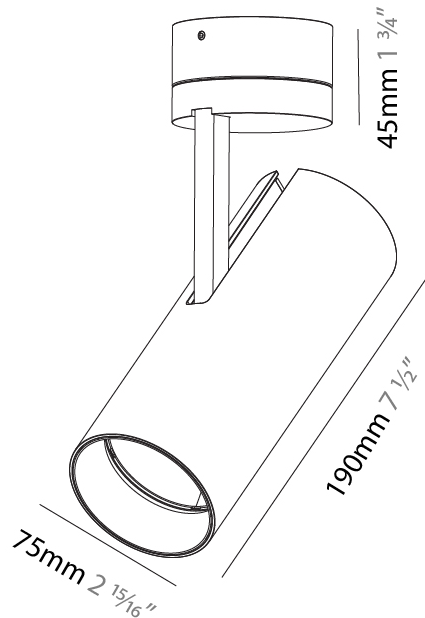

GENERAL

Series: Imagine
Subseries: Imagine 75
Brand: Prolicht
Division: Architectural
Mounting Type: Surface
Mounting Location: Ceiling
Subcategory: Spots

PHYSICAL

Shape: Cylinder
Diameter (mm): 75
Diameter (in): 2 ¹⁵/₁₆
Height (mm): 190
Height (in): 7 ¹/₂
Max. Overall Height (mm): 235
Max. Overall Height (in): 9 ¹/₄
Light Distribution: Adjustable / Direct
Weight (kg): 0.919
Weight (lbs): 2.02
Fixture Finish: SSR / BKV / CWI / CRY / HAB / UFT / ITA / RUA / FTG / MYG / LOD / PUS / FRO / FUP / KIA / POP / BLS / SPG / MEY / GOH / GUM / CHC / COM / ABZ / JAG / OBR / MOS / ROR
Fixture Material: Aluminum Die Cast

ELECTRICAL

Lamp Type: LED (Zhaga Standard)
Input Wattage (W): 13.2 / 16.5
Total Output Wattage (W): 12 / 15
Dimming: Tri-Mode (Non-Dimming and Phase Dimming (120Vac only) and 0-10V Dimming)
Driver Included: Yes
Driver Location: Integrated
Driver Type: Constant Current - Universal
Driver Class: Class 2
Input Voltage (V): 120 - 277
Constant Current (MA): 350

LED

Number of LEDs: 1
Color Temperature (°K): 2700 / 3000 / 3500 / 4000
Max. Delivered Lumen (lm): 870 / 970 / 1038 / 1060
CRI: >90 CRI
Lamp Life (hrs): 50000

OPTICAL

Reflector°: 10
Adjustability: Rotational 350°; Tilt 90°

RATINGS AND CERTIFICATIONS

Certified By: Certified for North American Standards
IP rating: IP20