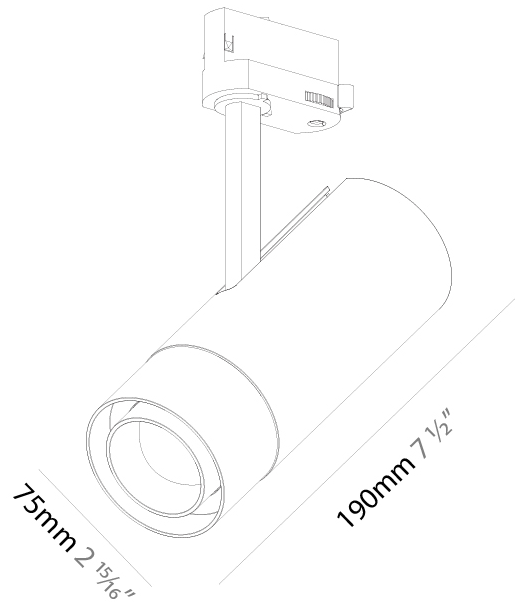

GENERAL

Series: Imagine
 Subseries: Imagine Flex
 Brand: Prolicht
 Division: Architectural
 Mounting Type: Track
 Mounting Location: Ceiling
 Subcategory: Spots

PHYSICAL

Shape: Cylinder
 Diameter (mm): 75
 Diameter (in): 2 ¹⁵/₁₆
 Height (mm): 190
 Height (in): 7 ¹/₂
 Max. Overall Height (mm): 210
 Max. Overall Height (in): 8 ¹/₄
 Light Distribution: Adjustable / Direct
 Weight (kg): 0.702
 Weight (lbs): 1.54
 Fixture Finish: SSR / BKV / CWI / CRY / HAB / UFT / ITA / RUA / FTG / MYG / LOD / PUS / FRO / FUP / KIA / POP / BLS / SPG / MEY / GOH / GUM / CHC / COM / ABZ / JAG / OBR / MOS / ROR
 Holder Finish: BLK / WHI / SIL
 Fixture Material: Aluminum Die Cast

OPTICAL

Reflector°: 14° to 48°
 Adjustability: Rotational 350°; Tilt 90°

RATINGS AND CERTIFICATIONS

Certified By: Certified for North American Standards
 IP rating: IP20

A3T110-

PROJECT

TYPE

SPECIFIER