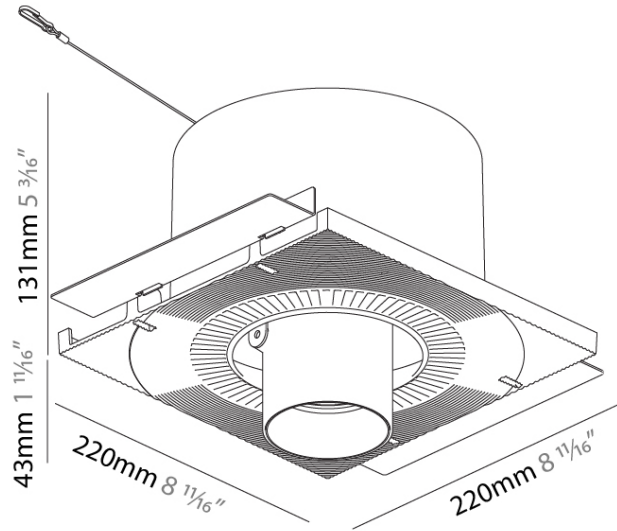

ELECTRICAL

Lamp Type: LED (Zhaga Standard)
Input Wattage (W): 19.3 + 2.6
Total Output Wattage (W): 16.5 + 2.2
Dimming: Tri-Mode (Non-Dimming and Phase Dimming (120Vac only) and 0-10V Dimming)
Driver Included: No
Driver Location: Remote
Driver Type: Constant Current & Constant Voltage - Universal
Driver Class: Class 2
Input Voltage (V): 120 - 277
Output Voltage (V): 24
Constant Current (mA): 500

LED

Number of LEDs: 2
Color Temperature (°K): 2700 / 3000 / 3500 / 4000
Max. Delivered Lumen (lm): 1515 / 1575 / 1673 / 1707
Nominal Lumen (lm): 2285 / 2375 / 2524 / 2575
CRI: >90 CRI
Lamp Life (hrs): 50000
Upon Request: Special Color Temperature

OPTICAL

Reflector: 12 / 16 / 32
Optic: Lens Pack - No Lens / Linear Spread Lens / Honeycomb / Spread Lens
Adjustability: Rotational 355°; Tilt 45°
Upon Request: Special Beam Angles

RATINGS AND CERTIFICATIONS