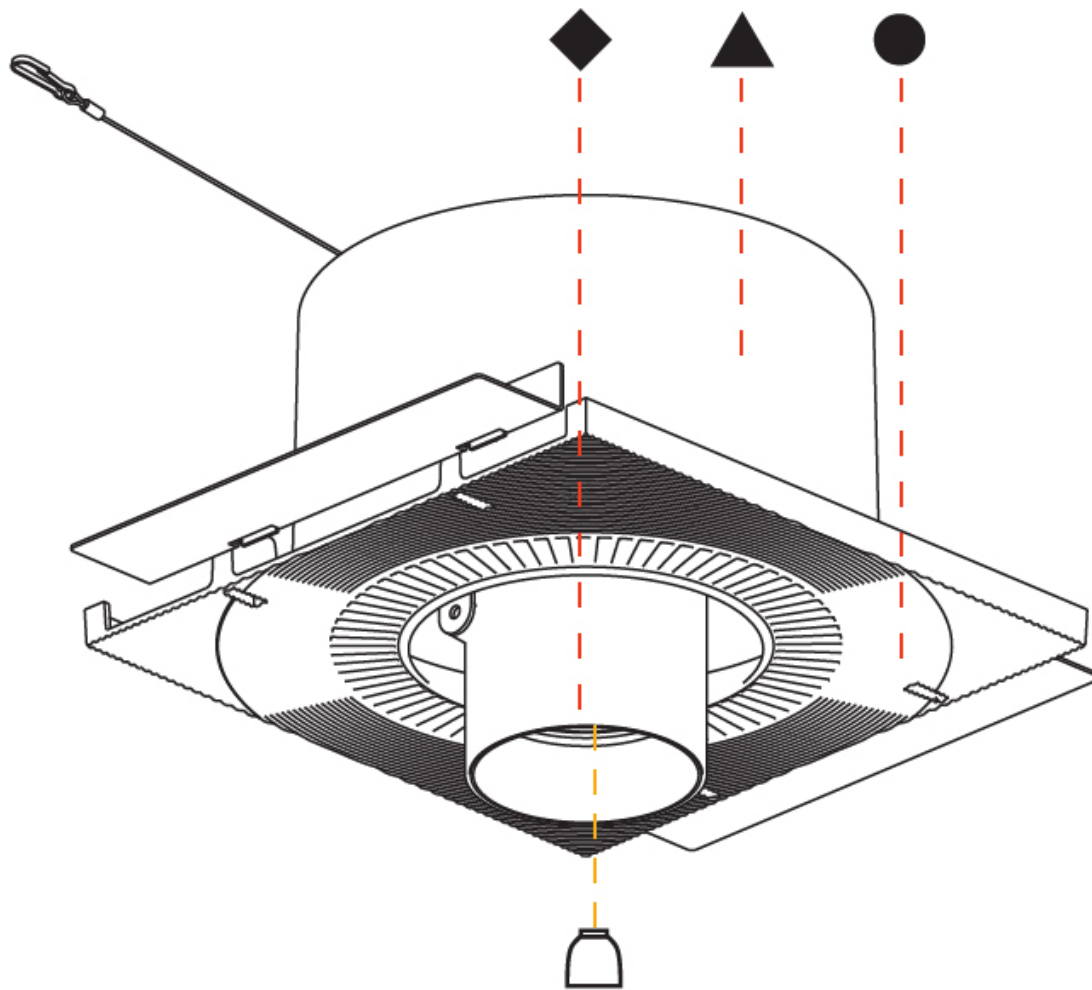

IMAGINE ROUND AURA TRIMLESS

A35395-

PROJECT	_____
TYPE	_____
SPECIFIER	_____
QUANTITY	_____
DATE	_____

A