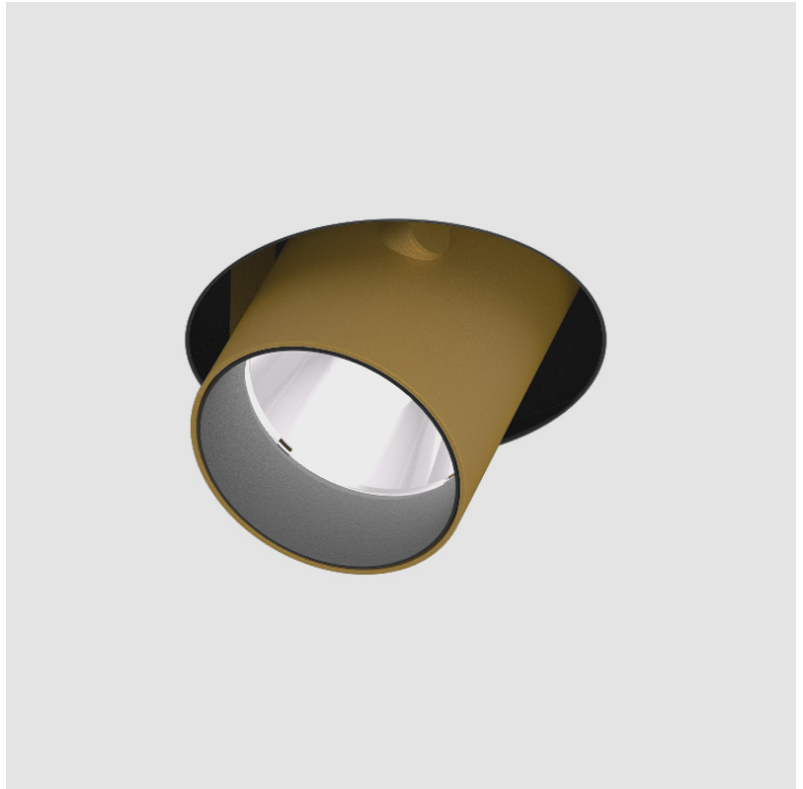

ELECTRICAL

Lamp Type: LED (Zhaga Standard)
Input Wattage (W): 20.9
Total Output Wattage (W): 18.7
Dimming: Tri-Mode (Non-Dimming and Phase Dimming (120Vac only) and 0-10V Dimming)
Driver Included: No
Driver Location: Recessed Housing
Driver Type: Constant Current - Universal
Driver Class: Class 2
Housing: See components
Input Voltage (V): 120 - 277
Constant Current (MA): 500

LED

Number of LEDs: 1
Color Temperature (°K): 2700 / 3000 / 3500 / 4000
Max. Delivered Lumen (lm): 1490 / 1530 / 1607 / 1640
CRI: >90 CRI
Lamp Life (hrs): 50000
Upon Request: Special Color Temperature

OPTICAL

Reflector: 16 / 32
Adjustability: Rotational 355°; Tilt 45°
Upon Request: Special Beam Angles

RATINGS AND CERTIFICATIONS

Available for international specifications by adding 'INT' at the end of the existing Model #. For assistance on 'custom' specifications, contact zteam@zaneen.com. In a constant effort to supply the best product, we reserve the right to change specifications or materials without notice. The most recent specification sheets are found at zaneen.com
IP rating: IP20

145mm 5 11/16"	10 | 12 1/2 | 15 | 25mm 3/8" | 1/2" | 9/16" | 1"	225mm x 225mm 8 7/8" x 8 7/8"	↑	↻ 355°	↙ 45°

A