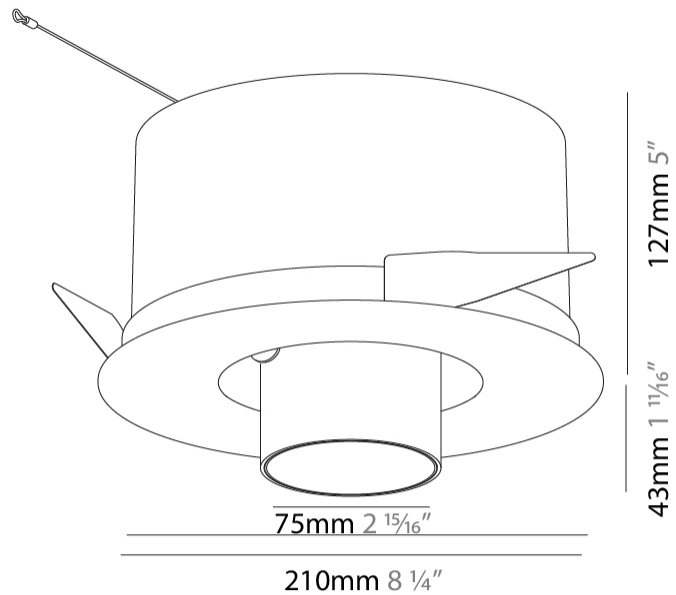

PHYSICAL

Shape: Round
Diameter (mm): 210
Diameter (in): 8 1/4
Height (mm): 170
Height (in): 6 11/16
Ceiling Thickness (mm): 10 / 12.5 / 15
Ceiling Thickness (in): 3/8 or 1/2 or 9/16
Min. Recessing Depth (mm): 140
Min. Recessing Depth (in): 5 1/2
Light Distribution: Adjustable / Indirect
Weight (kg): 1.4
Weight (lbs): 3.09
Fixture Finish: SSR / BKV / CWI / CRY / HAB / UFT / ITA / RUA / FTG / MYG / LOD / PUS / FRO / FUP / KIA / POP / BLS / SPG / MEY / GOH / GUM / CHC / COM / ABZ / JAG / OBR / MOS / ROR
Fixture Material: Aluminum Die Cast
Cut-out Measurements: D. - 195mm / 7 11/16"

ELECTRICAL

Lamp Type: LED (Zhaga Standard)
Input Wattage (W): 19
Total Output Wattage (W): 17.3
Dimming: Tri-Mode (Non-Dimming and Phase Dimming (120Vac only) and 0-10V Dimming)
Driver Included: No
Driver Location: Recessed Housing
Driver Type: Constant Current - Universal
Input Voltage (V): 120 - 277
Constant Current (MA): 500

LED

Number of LEDs: 1
Color Temperature (°K): 2700 / 3000 / 3500 / 4000
Max. Delivered Lumen (lm): 1460 / 1521 / 1623 / 1656
Nominal Lumen (lm): 2160 / 2250 / 2401 / 2450
CRI: >90 CRI
Lamp Life (hrs): 50000

OPTICAL

Reflector°: 16 / 32
Optic°: Lens Pack - No Lens / Linear Spread Lens / Honeycomb / Spread Lens
Adjustability: Rotational 355°; Tilt 45°

RATINGS AND CERTIFICATIONS

Certified By: Certified for North American Standards
IP rating: IP20