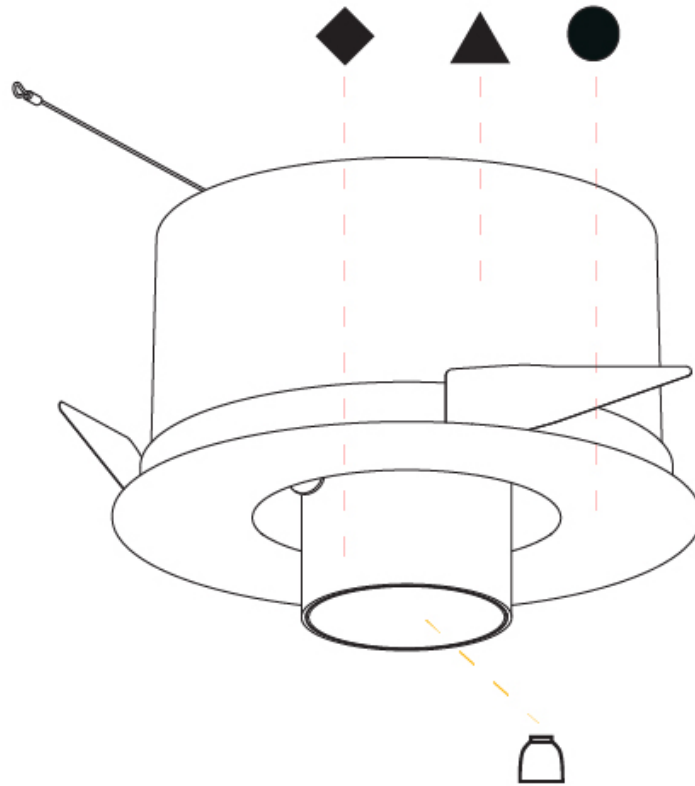

IMAGINE ROUND RECESSED

A35383-

PROJECT	_____
TYPE	_____
SPECIFIER	_____
QUANTITY	_____
DATE	_____