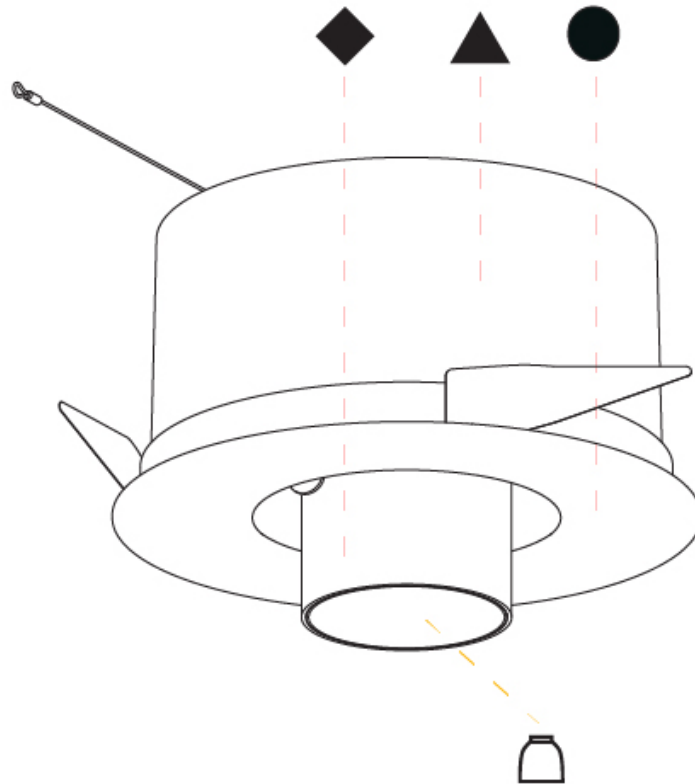

IMAGINE ROUND RECESSED

A35380-

PROJECT	_____
TYPE	_____
SPECIFIER	_____
QUANTITY	_____
DATE	_____

A