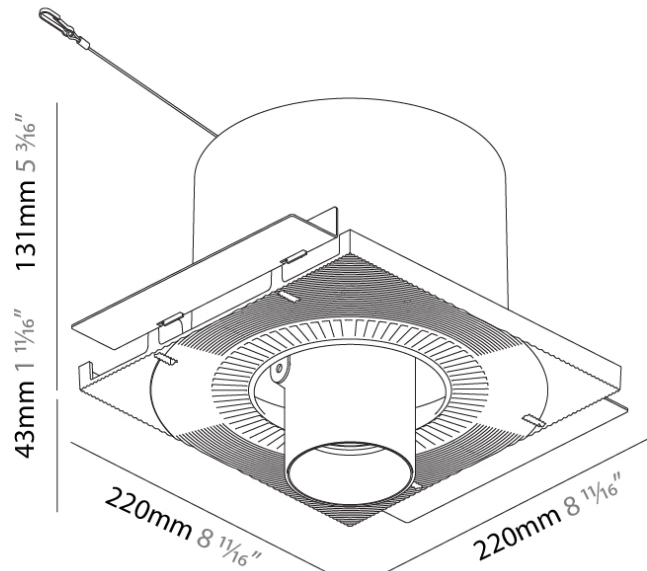

ELECTRICAL

Lamp Type: LED (Zhaga Standard)
Input Wattage (W): 20.9
Total Output Wattage (W): 18.7
Dimming: Tri-Mode (Non-Dimming and Phase Dimming (120Vac only) and 0-10V Dimming)
Driver Included: No
Driver Location: Recessed Housing
Driver Type: Constant Current - Universal
Driver Class: Class 2
Housing: See components
Input Voltage (V): 120 - 277
Constant Current (MA): 500

LED

Number of LEDs: 1
Color Temperature (°K): 2700 / 3000 / 3500 / 4000
Max. Delivered Lumen (lm): 1490 / 1530 / 1607 / 1640
CRI: >90 CRI
Lamp Life (hrs): 50000
Upon Request: Special Color Temperature

OPTICAL

Reflector: 16 / 32
Adjustability: Rotational 355°; Tilt 45°
Upon Request: Special Beam Angles

RATINGS AND CERTIFICATIONS

Available for international specifications by adding 'INT' at the end of the existing Model #. For assistance on 'custom' specifications, contact zteam@zaneen.com. In a constant effort to supply the best product, we reserve the right to change specifications or materials without notice. The most recent specification sheets are found at zaneen.com
IP rating: IP20

145mm 5 11/16"	10 | 12 1/2 | 15 | 25mm 3/8" | 1/2" | 9/16" | 1"	225mm x 225mm 8 7/8" x 8 7/8"	↑	↻ 355°	↙ 45°

A