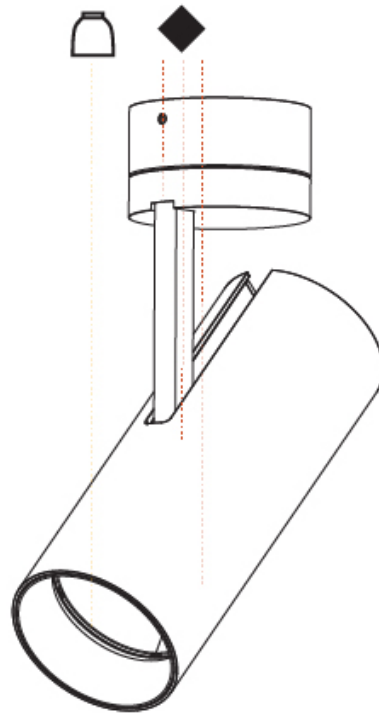

IMAGINE 75 SURFACE

A3D113-

PROJECT	_____
TYPE	_____
SPECIFIER	_____
QUANTITY	_____
DATE	_____