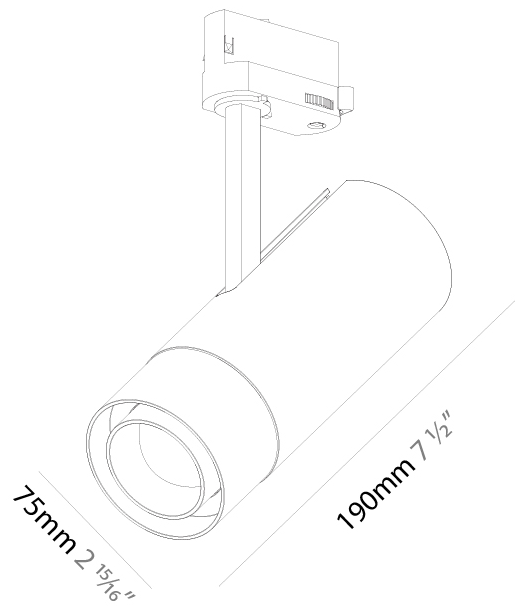

GENERAL

Series: Imagine
 Subseries: Imagine Flex
 Brand: Prolicht
 Division: Architectural
 Mounting Type: Track
 Mounting Location: Ceiling
 Subcategory: Spots

PHYSICAL

Shape: Cylinder
 Diameter (mm): 75
 Diameter (in): 2 ¹⁵/₁₆
 Height (mm): 190
 Height (in): 7 ¹/₂
 Max. Overall Height (mm): 210
 Max. Overall Height (in): 8 ¹/₄
 Light Distribution: Adjustable / Direct
 Weight (kg): 0.702
 Weight (lbs): 1.54
 Fixture Finish: SSR / BKV / CWI / CRY / HAB / LAG / UFT / ITA / RUA / RUR / MIC / FTG / MYG / TWT / LOD / PUS / FRO / FUP / KIA / POP / BLS / SPG / MEY / GOH / GUM / CHC / COM / ABZ / JAG / OBR / MOS / ROR
 Holder Finish: BLK / WHI / SIL
 Fixture Material: Aluminum Die Cast

OPTICAL

Reflector°: 14° to 48°
 Adjustability: Rotational 350°; Tilt 90°

RATINGS AND CERTIFICATIONS

Certified By: Certified for North American Standards
 IP rating: IP20

A3T110-

PROJECT	_____
TYPE	_____
SPECIFIER	_____
QUANTITY	_____
DATE	_____