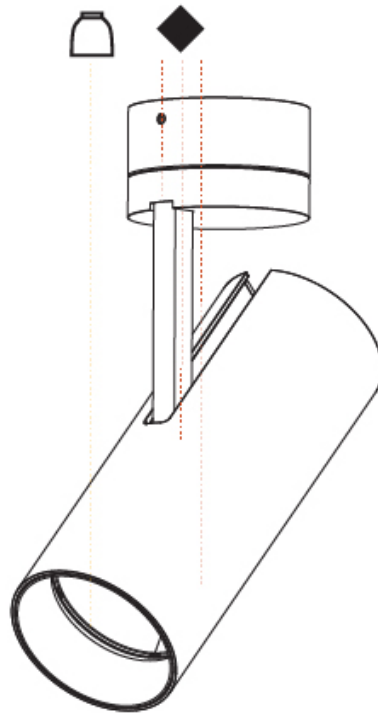

A3D113-

PROJECT

TYPE

SPECIFIER

QUANTITY

DATE