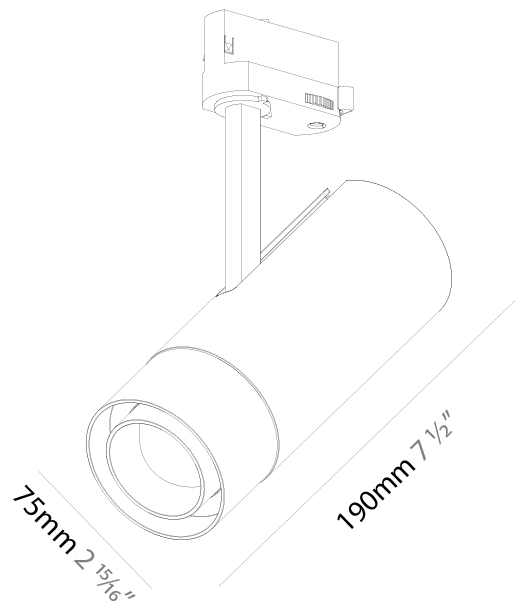

GENERAL

Series: Imagine
 Subseries: Imagine Flex
 Brand: Prolicht
 Division: Architectural
 Mounting Type: Track
 Mounting Location: Ceiling
 Subcategory: Spots

PHYSICAL

Shape: Cylinder
 Diameter (mm): 75
 Diameter (in): 2 ¹⁵/₁₆
 Height (mm): 190
 Height (in): 7 ¹/₂
 Max. Overall Height (mm): 210
 Max. Overall Height (in): 8 ¹/₄
 Light Distribution: Adjustable / Direct
 Weight (kg): 0.702
 Weight (lbs): 1.54
 Fixture Finish: SSR / BKV / CWI / CRY / HAB / UFT / ITA / RUA / FTG / MYG / LOD / PUS / FRO / FUP / KIA / POP / BLS / SPG / MEY / GOH / GUM / CHC / COM / ABZ / JAG / OBR / MOS / ROR
 Holder Finish: BLK / WHI / SIL
 Fixture Material: Aluminum Die Cast

OPTICAL

Reflector°: 14° to 48°
 Adjustability: Rotational 350°; Tilt 90°

RATINGS AND CERTIFICATIONS

Certified By: Certified for North American Standards
 IP rating: IP20

A3T110-

PROJECT

TYPE

SPECIFIER