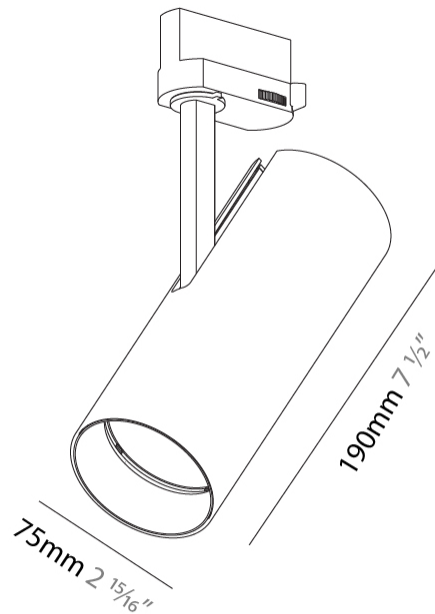

GENERAL

Series: Imagine
Subseries: Imagine 75
Brand: Prolicht
Division: Architectural
Mounting Type: Track
Mounting Location: Ceiling
Subcategory: Spots

PHYSICAL

Shape: Cylinder
Diameter (mm): 75
Diameter (in): 2 15/16
Height (mm): 190
Height (in): 7 1/2
Max. Overall Height (mm): 210
Max. Overall Height (in): 8 1/4
Light Distribution: Adjustable / Direct
Weight (kg): 0.768
Weight (lbs): 1.69
Fixture Finish: SSR / BKV / CWI / CRY / HAB / UFT / ITA / RUA / FTG / MYG / LOD / PUS / FRO / FUP / KIA / POP / BLS / SPG / MEY / GOH / GUM / CHC / COM / ABZ / JAG / OBR / MOS / ROR
Fixture Material: Aluminum Die Cast

ELECTRICAL

Lamp Type: LED (Zhaga Standard)
Input Wattage (W): 19
Total Output Wattage (W): 17.3
Dimming: Tri-Mode (Non-Dimming and Phase Dimming (120Vac only) and 0-10V Dimming)
Driver Included: Yes
Driver Location: Integrated
Driver Type: Constant Current - Universal
Driver Class: Class 2
Input Voltage (V): 120 - 277
Constant Current (MA): 500

LED

Number of LEDs: 1
Color Temperature (°K): 2700 / 3000 / 3500 / 4000
Max. Delivered Lumen (lm): 1432 / 1492 / 1555 / 1624
CRI: >90 CRI
Lamp Life (hrs): 50000

OPTICAL

Reflector: 16 / 32
Adjustability: Rotational 350°; Tilt 90°

RATINGS AND CERTIFICATIONS

Certified By: Certified for North American Standards
IP rating: IP20