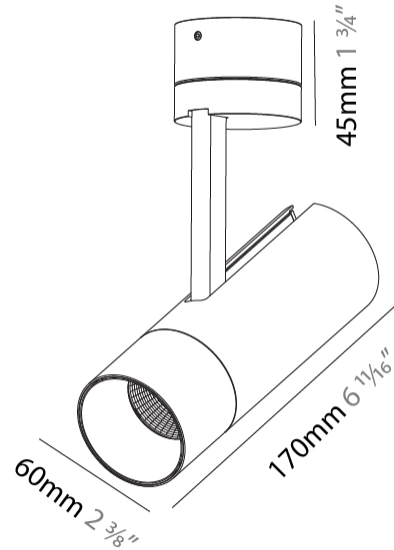

GENERAL

Series: Imagine
Subseries: Imagine 60
Brand: Prolicht
Division: Architectural
Mounting Type: Surface
Mounting Location: Ceiling
Subcategory: Spots

PHYSICAL

Shape: Cylinder
Diameter (mm): 60
Diameter (in): 2 3/8
Height (mm): 170
Height (in): 6 11/16
Max. Overall Height (mm): 215
Max. Overall Height (in): 8 7/16
Light Distribution: Adjustable / Direct
Weight (kg): 0.604
Weight (lbs): 1.33
Fixture Finish: SSR / BKV / CWI / CRY / HAB / LAG / UFT / ITA / RUA / RUR / MIC / FTG / MYG / TWT / LOD / PUS / FRO / FUP / KIA / POP / BLS / SPG / MEY / GOH / GUM / CHC / COM / ABZ / JAG / OBR / MOS / ROR
Fixture Material: Aluminum Die Cast

ELECTRICAL

Lamp Type: LED (Zhaga Standard)
Input Wattage (W): 13
Total Output Wattage (W): 11.8
Dimming: Tri-Mode (Non-Dimming and Phase Dimming (120Vac only) and 0-10V Dimming)
Driver Included: Yes
Driver Location: Integrated
Driver Type: Constant Current - Universal
Driver Class: Class 2
Input Voltage (V): 120 - 277
Constant Current (MA): 500

LED

Number of LEDs: 1
Color Temperature (°K): 2700 / 3000 / 3500 / 4000
Max. Delivered Lumen (lm): 987 / 1023 / 1076 / 1098
Nominal Lumen (lm): 1304 / 1352 / 1421 / 1450
CRI: >90 CRI
Lamp Life (hrs): 50000

OPTICAL

Reflector°: 18 / 34 / 46
Optic°: Lens Pack - No Lens / Linear Spread Lens / Honeycomb / Spread Lens
Adjustability: Rotational 350°; Tilt 90°

RATINGS AND CERTIFICATIONS

Certified By: Certified for North American Standards
IP rating: IP20