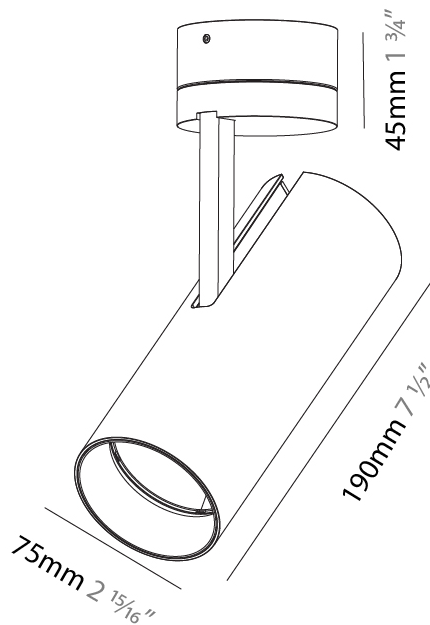

GENERAL

Series: Imagine
Subseries: Imagine 75
Brand: Prolicht
Division: Architectural
Mounting Type: Surface
Mounting Location: Ceiling
Subcategory: Spots

PHYSICAL

Shape: Cylinder
Diameter (mm): 75
Diameter (in): 2 ¹⁵/₁₆
Height (mm): 190
Height (in): 7 ¹/₂
Max. Overall Height (mm): 235
Max. Overall Height (in): 9 ³/₄
Light Distribution: Adjustable / Direct
Weight (kg): 0.919
Weight (lbs): 2.02
Fixture Finish: [SSR / BKV / CWI / CRY / HAB / UFT / ITA / RUA / FTG / MYG / LOD / PUS / FRO / FUP / KIA / POP / BLS / SPG / MEY / GOH / GUM / CHC / COM / ABZ / JAG / OBR / MOS / ROR](#)
Fixture Material: Aluminum Die Cast

ELECTRICAL

Lamp Type: LED (Zhaga Standard)
Input Wattage (W): 20.9
Total Output Wattage (W): 19
Dimming: [Tri-Mode (Non-Dimming and Phase Dimming (120Vac only) and 0-10V Dimming)](#)
Driver Included: Yes
Driver Location: Integrated
Driver Type: Constant Current - Universal
Driver Class: Class 2
Input Voltage (V): 120 - 277
Constant Current (MA): 500

LED

Number of LEDs: 1
Color Temperature (°K): [2700 / 3000 / 3500 / 4000](#)
Max. Delivered Lumen (lm): 1490 / 1530 / 1607 / 1640
CRI: >90 CRI
Lamp Life (hrs): 50000

OPTICAL

Reflector°: [20 / 25 / 40](#)
Adjustability: Rotational 350°; Tilt 90°

RATINGS AND CERTIFICATIONS

Certified By: Certified for North American Standards
IP rating: IP20