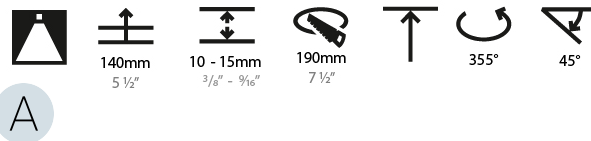

PHYSICAL

Shape: Round
Diameter (mm): 210
Diameter (in): 8 1/4
Height (mm): 170
Height (in): 6 11/16
Ceiling Thickness (mm): 10 / 12.5 / 15
Ceiling Thickness (in): 3/8 or 1/2 or 9/16
Min. Recessing Depth (mm): 140
Min. Recessing Depth (in): 5 1/2
Light Distribution: Adjustable / Indirect
Weight (kg): 1.4
Weight (lbs): 3.09
Fixture Finish: SSR / BKV / CWI / CRY / HAB / UFT / ITA / RUA / FTG / MYG / LOD / PUS / FRO / FUP / KIA / POP / BLS / SPG / MEY / GOH / GUM / CHC / COM / ABZ / JAG / OBR / MOS / ROR
Fixture Material: Aluminum Die Cast
Cut-out Measurements: D. - 190mm / 7 1/2"

ELECTRICAL

Lamp Type: LED (Zhaga Standard)
Input Wattage (W): 14
Total Output Wattage (W): 12
Dimming: Tri-Mode (Non-Dimming and Phase Dimming (120Vac only) and 0-10V Dimming)
Driver Included: No
Driver Location: Recessed Housing
Driver Type: Constant Current - Universal
Housing: See components
Input Voltage (V): 120 - 277
Constant Current (MA): 350

LED

Number of LEDs: 1
Color Temperature (°K): 2700 / 3000 / 3500 / 4000
Max. Delivered Lumen (lm): 1124 / 1210 / 1258 / 1284
Nominal Lumen (lm): 1246 / 1342 / 1396 / 1424
CRI: >90 CRI
Lamp Life (hrs): 50000

OPTICAL

Reflector°: 12
Optic°: Lens Pack - No Lens / Linear Spread Lens / Honeycomb / Spread Lens
Adjustability: Rotational 355°; Tilt 45°

RATINGS AND CERTIFICATIONS

Certified By: Certified for North American Standards
IP rating: IP20