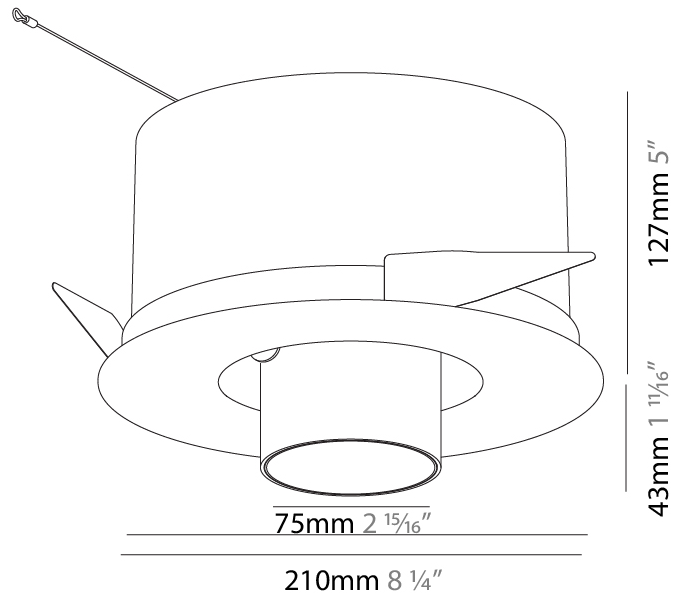

PHYSICAL

Shape: Round
Diameter (mm): 210
Diameter (in): 8 1/4
Height (mm): 170
Height (in): 6 11/16
Ceiling Thickness (mm): 10 / 12.5 / 15
Ceiling Thickness (in): 3/8 or 1/2 or 9/16
Min. Recessing Depth (mm): 140
Min. Recessing Depth (in): 5 1/2
Light Distribution: Adjustable / Indirect
Weight (kg): 1.4
Weight (lbs): 3.09
Fixture Finish: SSR / BKV / CWI / CRY / HAB / UFT / ITA / RUA / FTG / MYG / LOD / PUS / FRO / FUP / KIA / POP / BLS / SPG / MEY / GOH / GUM / CHC / COM / ABZ / JAG / OBR / MOS / ROR
Fixture Material: Aluminum Die Cast
Cut-out Measurements: D. - 190mm / 7 1/2"

ELECTRICAL

Lamp Type: LED (Zhaga Standard)
Input Wattage (W): 14
Total Output Wattage (W): 12
Dimming: Tri-Mode (Non-Dimming and Phase Dimming (120Vac only) and 0-10V Dimming)
Driver Included: No
Driver Location: Recessed Housing
Driver Type: Constant Current - Universal
Housing: See components
Input Voltage (V): 120 - 277
Constant Current (MA): 350

LED

Number of LEDs: 1
Color Temperature (°K): 2700 / 3000 / 3500 / 4000
Max. Delivered Lumen (lm): 1124 / 1210 / 1258 / 1284
Nominal Lumen (lm): 1246 / 1342 / 1396 / 1424
CRI: >90 CRI
Lamp Life (hrs): 50000

OPTICAL

Reflector°: 12
Optic°: Lens Pack - No Lens / Linear Spread Lens / Honeycomb / Spread Lens
Adjustability: Rotational 355°; Tilt 45°

RATINGS AND CERTIFICATIONS

Certified By: Certified for North American Standards
IP rating: IP20