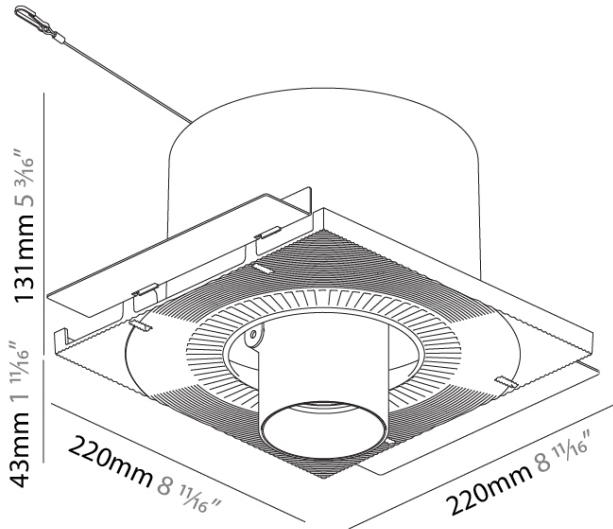

Fixture Finish: SSR / BKV / CWI / CRY / HAB / UFT / ITA / RUA / FTG / MYG / LOD / PUS / FRO / FUP / KIA / POP / BLS / SPG / MEY / GOH / GUM / CHC / COM / ABZ / JAG / OBR / MOS / ROR

Fixture Material: Aluminum Die Cast
Cut-out Measurements: 225mm / 8 7/8" x 225mm / 8 7/8"
Upon Request: Unique Sizes

ELECTRICAL

Lamp Type: LED (Zhaga Standard)
Input Wattage (W): 19.3 + 2.6
Total Output Wattage (W): 16.5 + 2.2
Dimming: Tri-Mode (Non-Dimming and Phase Dimming (120Vac only) and 0-10V Dimming)
Driver Included: No
Driver Location: Remote
Driver Type: Constant Current & Constant Voltage - Universal
Driver Class: Class 2
Input Voltage (V): 120 - 277
Output Voltage (V): 24
Constant Current (MA): 500

LED

Number of LEDs: 2
Color Temperature (°K): 2700 / 3000 / 3500 / 4000
Max. Delivered Lumen (lm): 1515 / 1575 / 1673 / 1707
Nominal Lumen (lm): 2285 / 2375 / 2524 / 2575
CRI: >90 CRI
Lamp Life (hrs): 50000
Upon Request: Special Color Temperature

OPTICAL

Reflector: 12 / 16 / 32
Optic: Lens Pack - No Lens / Linear Spread Lens / Honeycomb / Spread Lens
Adjustability: Rotational 355°; Tilt 45°
Upon Request: Special Beam Angles

RATINGS AND CERTIFICATIONS