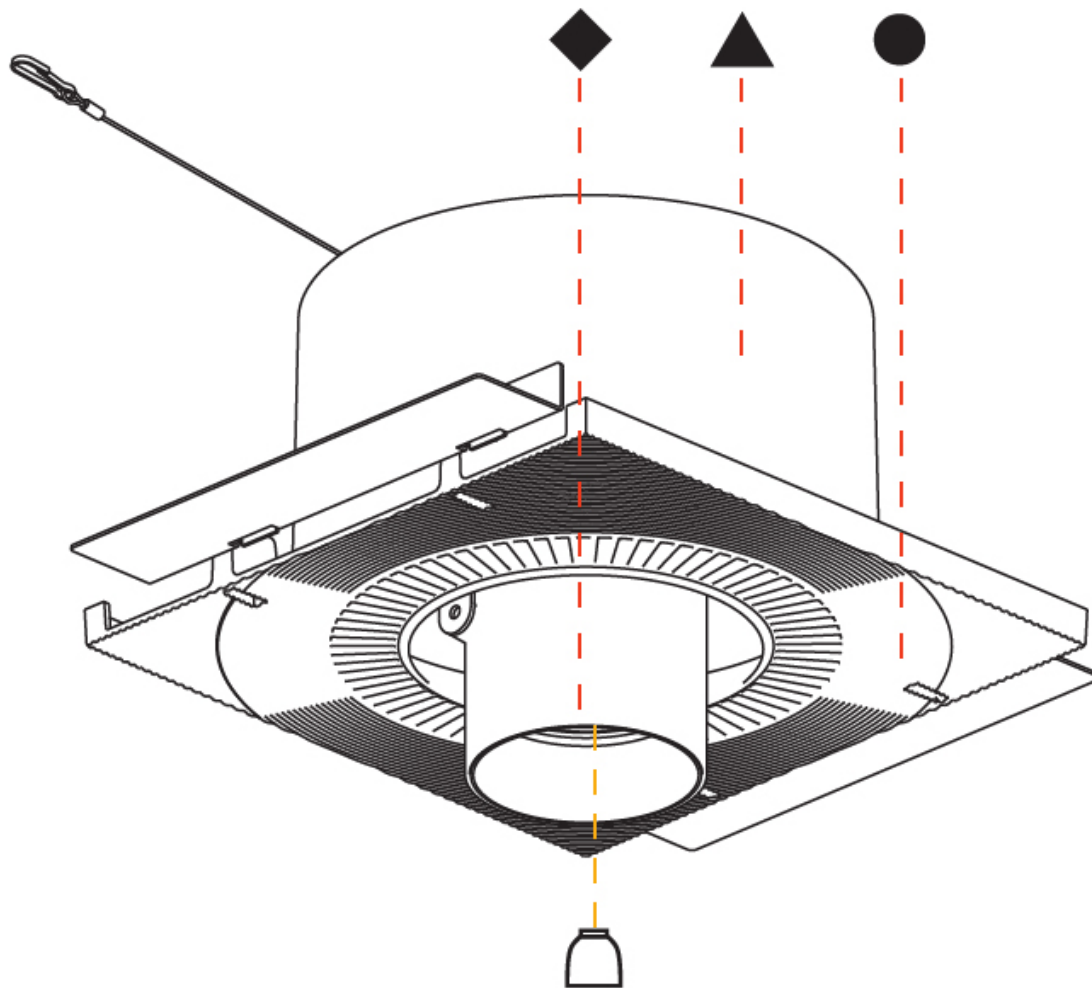

IMAGINE ROUND AURA TRIMLESS

A35395-

PROJECT	_____
TYPE	_____
SPECIFIER	_____
QUANTITY	_____
DATE	_____

A