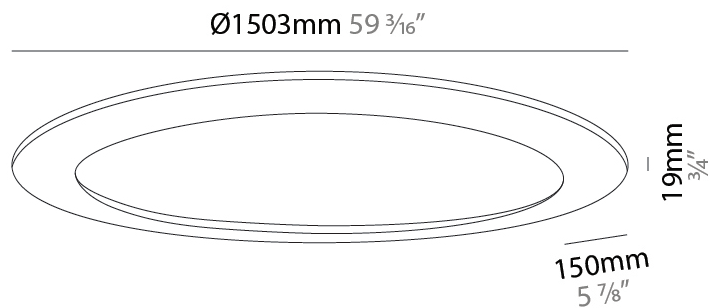

PROJECT _____
TYPE _____
SPECIFIER _____
QUANTITY _____
DATE _____

INFINITY SURFACE

A52053- _____
base number   Color   Finish
                         Temperature   Options

1. To build a product code in our configurator select the specify button on the base model # product page
2. To build a manual product code on this datasheet choose from the options listed below in blue font and add the suffix to the base model #

GENERAL

Series: Infinity
Brand: Ivela
Division: Architectural
Mounting Type: Surface
Mounting Location: Wall / Ceiling
Subcategory: Panels

PHYSICAL

Shape: Square
Length (mm): 1503
Length (in): 59 ³/₁₆"
Width (mm): 100
Width (in): 3 ¹⁵/₁₆"
Height (mm): 19
Height (in): 3/4
Light Distribution: Direct
Diffuser: PMMA - Opal
Fixture Finish: WHI / BLK / GLD
Fixture Material: Aluminum

ELECTRICAL

Lamp Type: LED
Input Wattage (W): 94
Dimming: Tri-Mode (Non-Dimming and Phase Dimming (120Vac only) and 0-10V Dimming)
Driver Included: No
Driver Location: Remote
Driver Type: Constant Voltage - Universal
Driver Class: Class 1 and Class 2
Housing: ENCP 8 (SC Power) ENCP 10 (Mean Well)
Input Voltage (V): 120 - 277
Output Voltage (V): 24

LED

Color Temperature (°K): 2700 / 3000 / 4000
Max. Delivered Lumen (lm): 5640 / 5875 / 6227
Nominal Lumen (lm): 11280 / 11750 / 12455
CRI: >93 CRI
Lamp Life (hrs): 50000

OPTICAL

RATINGS AND CERTIFICATIONS

Certified By: CSA Certified to UL and CSA Standards
IP rating: IP20