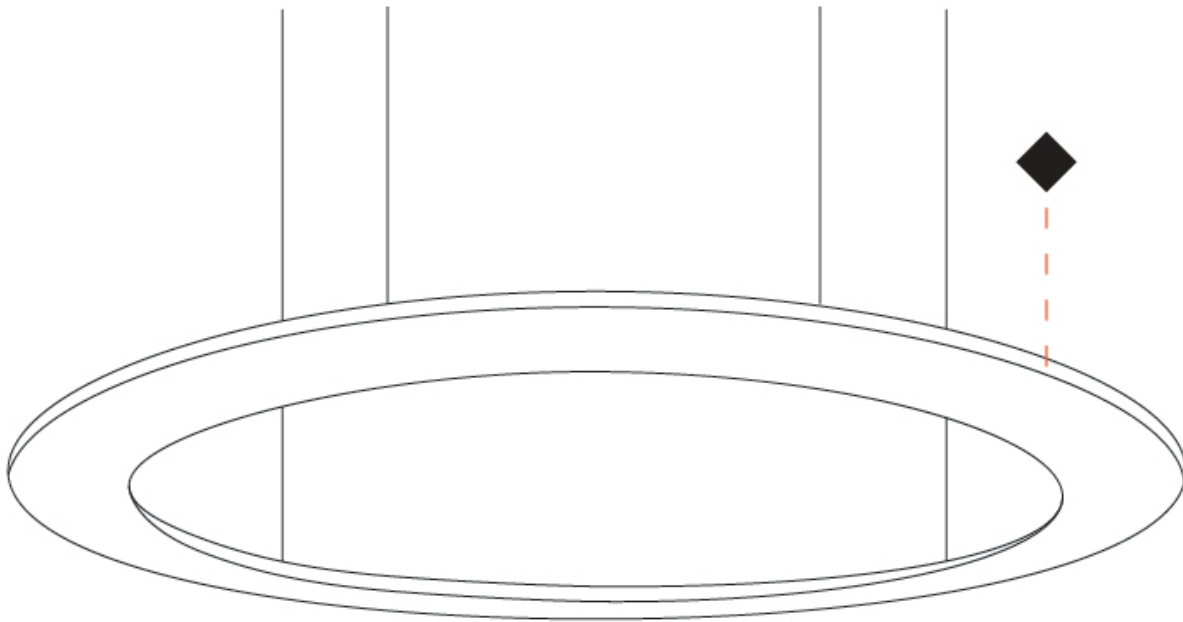

A51085-

PROJECT

TYPE

SPECIFIER

QUANTITY

DATE