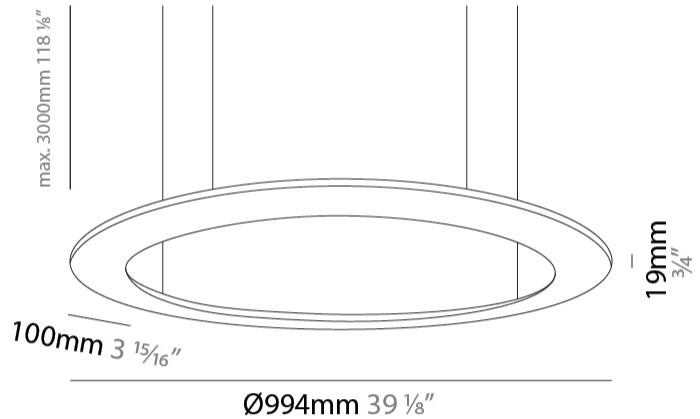

INFINITY SUSPENSION

A51083-

base number   Color   Finish
Temperature   Options

1. To build a product code in our configurator select the specify button on the base model # product page
2. To build a manual product code on this datasheet choose from the options listed below in blue font and add the suffix to the base model #

GENERAL

Series: Infinity
Brand: Ivela
Division: Architectural
Mounting Type: Suspension
Mounting Location: Ceiling
Subcategory: Panels

PHYSICAL

Shape: Square
Length (mm): 994
Length (in): 39 1/8"
Width (mm): 100
Width (in): 3 15/16"
Height (mm): 19
Height (in): 3/4"
Max. Overall Height (mm): 2500
Max. Overall Height (in): 98 7/16"
Light Distribution: Direct
Diffuser: PMMA - Opal
Fixture Finish: WHI / BLK / GLD
Fixture Material: Aluminum

ELECTRICAL

Lamp Type: LED
Input Wattage (W): 62
Dimming: Tri-Mode (Non-Dimming and Phase Dimming (120Vac only) and 0-10V Dimming)
Driver Included: No
Driver Location: Remote
Driver Type: Constant Voltage - Universal
Driver Class: Class 2
Housing: ENCP 5 (ERP) ENCP 8 (SC Power)
Input Voltage (V): 120 - 277
Output Voltage (V): 24

LED

Color Temperature (°K): 2700 / 3000 / 4000
Max. Delivered Lumen (lm): 3720 / 3875 / 4107
Nominal Lumen (lm): 7440 / 7770 / 8215
CRI: >93 CRI
Lamp Life (hrs): 50000

OPTICAL

RATINGS AND CERTIFICATIONS

Certified By: Certified for North American Standards
IP rating: IP20

PROJECT
TYPE
SPECIFIER
QUANTITY
DATE