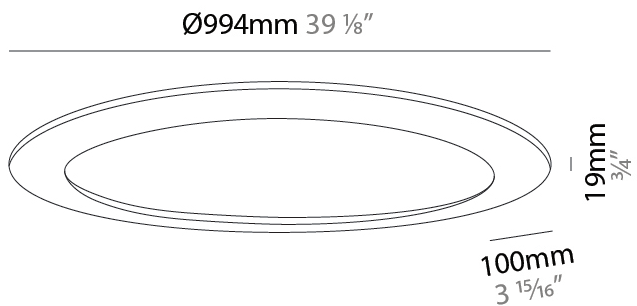

INFINITY SURFACE

A52052- -

base number   Color   Finish
Temperature   Options

PROJECT
TYPE
SPECIFIER
QUANTITY
DATE

1. To build a product code in our configurator select the specify button on the base model # product page
2. To build a manual product code on this datasheet choose from the options listed below in blue font and add the suffix to the base model #

GENERAL

Series: Infinity
Brand: Ivela
Division: Architectural
Mounting Type: Surface
Mounting Location: Wall / Ceiling
Subcategory: Panels

PHYSICAL

Shape: Square
Length (mm): 994
Length (in): 39 1/8
Width (mm): 100
Width (in): 3 15/16
Height (mm): 19
Height (in): 3/4
Light Distribution: Direct
Diffuser: PMMA - Opal
Fixture Finish: WHI / BLK / GLD
Fixture Material: Aluminum

ELECTRICAL

Lamp Type: LED
Input Wattage (W): 62
Dimming: Tri-Mode (Non-Dimming and Phase Dimming (120Vac only) and 0-10V Dimming)
Driver Included: No
Driver Location: Remote
Driver Type: Constant Voltage - Universal
Driver Class: Class 2
Housing: ENCP 5 (ERP) ENCP 8 (SC Power)
Input Voltage (V): 120 - 277
Output Voltage (V): 24

LED

Color Temperature (°K): 2700 / 3000 / 4000
Max. Delivered Lumen (lm): 3720 / 3875 / 4107
Nominal Lumen (lm): 7440 / 7770 / 8215
CRI: >93 CRI
Lamp Life (hrs): 50000

OPTICAL

RATINGS AND CERTIFICATIONS

Certified By: CSA Certified to UL and CSA Standards
IP rating: IP20