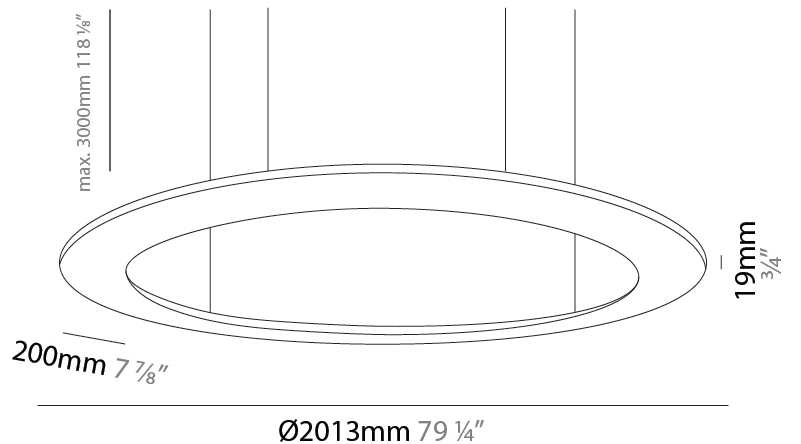

PROJECT	
TYPE	
SPECIFIER	
QUANTITY	
DATE	

INFINITY SUSPENSION

A51085-

base number   Color   Finish
Temperature   Options

1. To build a product code in our configurator select the specify button on the base model # product page
2. To build a manual product code on this datasheet choose from the options listed below in blue font and add the suffix to the base model #

GENERAL

Series: Infinity
Brand: Ivela
Division: Architectural
Mounting Type: Suspension
Mounting Location: Ceiling
Subcategory: Panels

PHYSICAL

Shape: Square
Length (mm): 2103
Length (in): 79 1/4
Width (mm): 100
Width (in): 3 15/16
Height (mm): 19
Height (in): 3/4
Max. Overall Height (mm): 2500
Max. Overall Height (in): 98 7/16
Light Distribution: Direct
Diffuser: PMMA - Opal
Fixture Finish: WHI / BLK / GLD
Fixture Material: Aluminum

ELECTRICAL

Lamp Type: LED
Input Wattage (W): 126
Dimming: Tri-Mode (Non-Dimming and Phase Dimming (120Vac only) and 0-10V Dimming)
Driver Included: No
Driver Location: Remote
Driver Type: Constant Voltage - Universal
Driver Class: Class 1
Housing: ENCP 8
Input Voltage (V): 120 - 277
Output Voltage (V): 24

LED

Color Temperature (°K): 2700 / 3000 / 4000
Max. Delivered Lumen (lm): 7560 / 7875 / 8347
Nominal Lumen (lm): 15120 / 15750 / 16675
CRI: >93 CRI
Lamp Life (hrs): 50000

OPTICAL

RATINGS AND CERTIFICATIONS

Certified By: Certified for North American Standards
IP rating: IP20