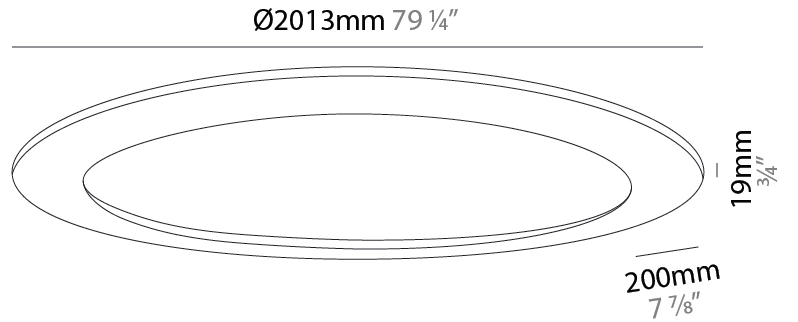

INFINITY SURFACE

A52054- -

base number   Color   Finish
Temperature   Options

1. To build a product code in our configurator select the specify button on the base model # product page
2. To build a manual product code on this datasheet choose from the options listed below in blue font and add the suffix to the base model #

GENERAL

Series: Infinity
Brand: Ivela
Division: Architectural
Mounting Type: Surface
Mounting Location: Wall / Ceiling
Subcategory: Panels

PHYSICAL

Shape: Square
Length (mm): 2103
Length (in): 79 1/4
Width (mm): 100
Width (in): 3 15/16
Height (mm): 19
Height (in): 3/4
Light Distribution: Direct
Diffuser: PMMA - Opal
Fixture Finish: WHI / BLK / GLD
Fixture Material: Aluminum

ELECTRICAL

Lamp Type: LED
Input Wattage (W): 126
Dimming: Tri-Mode (Non-Dimming and Phase Dimming (120Vac only) and 0-10V Dimming)
Driver Included: No
Driver Location: Remote
Driver Type: Constant Voltage - Universal
Driver Class: Class 1
Housing: ENCP 8
Input Voltage (V): 120 - 277
Output Voltage (V): 24

LED

Color Temperature (°K): 2700 / 3000 / 4000
Max. Delivered Lumen (lm): 7560 / 7875 / 8347
Nominal Lumen (lm): 15120 / 15750 / 16675
CRI: >93 CRI
Lamp Life (hrs): 50000

OPTICAL

RATINGS AND CERTIFICATIONS

Certified By: CSA Certified to UL and CSA Standards
IP rating: IP20

PROJECT _____
TYPE _____
SPECIFIER _____
QUANTITY _____
DATE _____