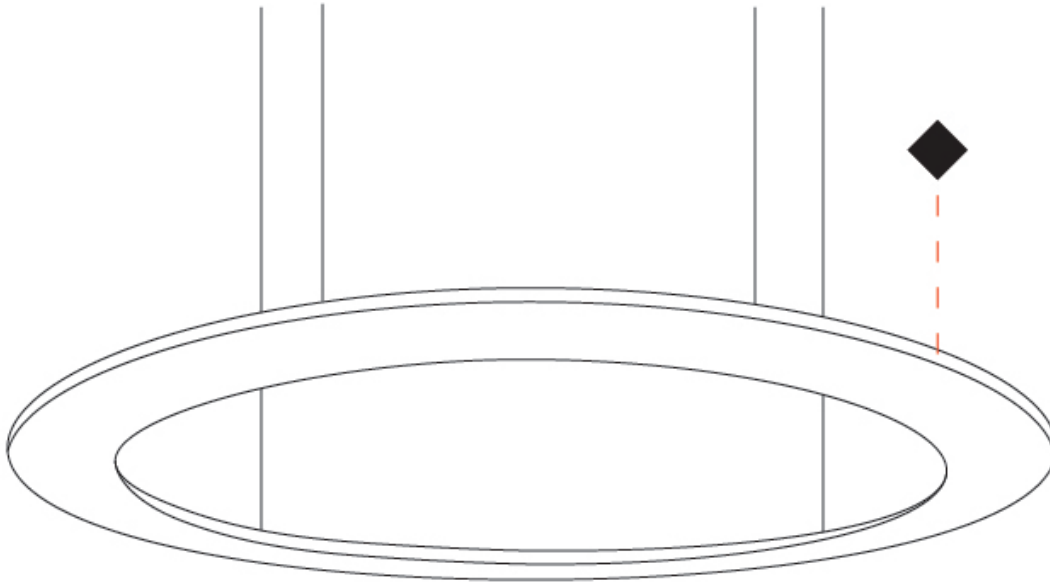

A51084-

PROJECT _____

TYPE _____

SPECIFIER _____

QUANTITY _____

DATE _____