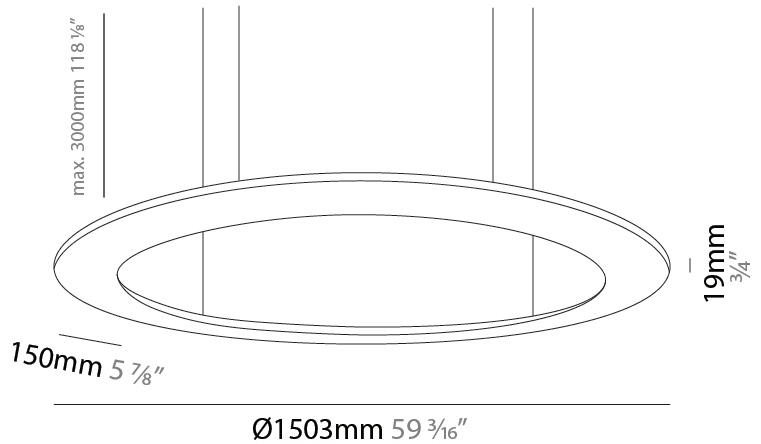

INFINITY SUSPENSION

A51084-

base number   Color   Finish
Temperature   Options

1. To build a product code in our configurator select the specify button on the base model # product page
2. To build a manual product code on this datasheet choose from the options listed below in blue font and add the suffix to the base model #

GENERAL

Series: Infinity
Brand: Ivela
Division: Architectural
Mounting Type: Suspension
Mounting Location: Ceiling
Subcategory: Panels

PHYSICAL

Shape: Square
Length (mm): 1503
Length (in): 59 ³/₁₆"
Width (mm): 100
Width (in): 3 ¹⁵/₁₆"
Height (mm): 19
Height (in): 3/4"
Max. Overall Height (mm): 2500
Max. Overall Height (in): 98 ⁷/₁₆"
Light Distribution: Direct
Diffuser: PMMA - Opal
Fixture Finish: WHI / BLK / GLD
Fixture Material: Aluminum

ELECTRICAL

Lamp Type: LED
Input Wattage (W): 94
Dimming: Tri-Mode (Non-Dimming and Phase Dimming (120Vac only) and 0-10V Dimming)
Driver Included: No
Driver Location: Remote
Driver Type: Constant Voltage - Universal
Driver Class: Class 1 and Class 2
Housing: ENCP 8 (SC Power) ENCP 10 (Mean Well)
Input Voltage (V): 120 - 277
Output Voltage (V): 24

LED

Color Temperature (°K): 2700 / 3000 / 4000
Max. Delivered Lumen (lm): 5640 / 5875 / 6227
Nominal Lumen (lm): 5640 / 5875 / 6227
CRI: >93 CRI
Lamp Life (hrs): 50000

OPTICAL

RATINGS AND CERTIFICATIONS

Certified By: Certified for North American Standards
IP rating: IP20

PROJECT
TYPE
SPECIFIER
QUANTITY
DATE