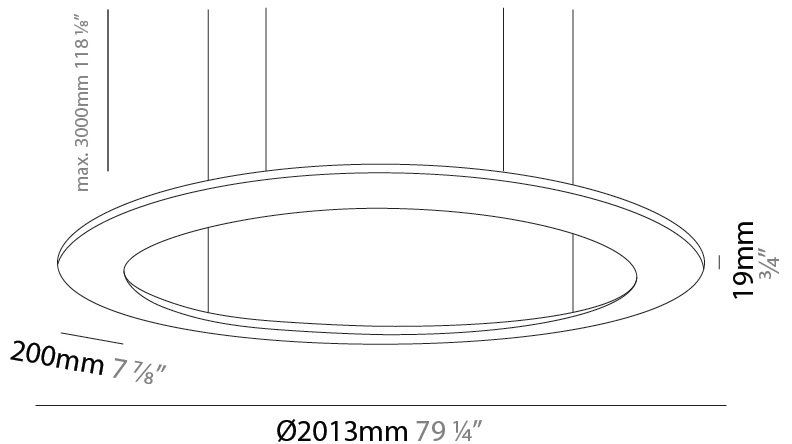

PROJECT	
TYPE	
SPECIFIER	
QUANTITY	
DATE	

INFINITY SUSPENSION

A51085-

base number   Color   Finish
Temperature   Options

1. To build a product code in our configurator select the specify button on the base model # product page
2. To build a manual product code on this datasheet choose from the options listed below in blue font and add the suffix to the base model #

GENERAL

Series: Infinity
Brand: Ivela
Division: Architectural
Mounting Type: Suspension
Mounting Location: Ceiling
Subcategory: Panels

PHYSICAL

Shape: Square
Length (mm): 2103
Length (in): 79 1/4
Width (mm): 100
Width (in): 3 15/16
Height (mm): 19
Height (in): 3/4
Max. Overall Height (mm): 2500
Max. Overall Height (in): 98 7/16
Light Distribution: Direct
Diffuser: PMMA - Opal
Fixture Finish: WHI / BLK / GLD
Fixture Material: Aluminum

ELECTRICAL

Lamp Type: LED
Input Wattage (W): 126
Dimming: Tri-Mode (Non-Dimming and Phase Dimming (120Vac only) and 0-10V Dimming)
Driver Included: No
Driver Location: Remote
Driver Type: Constant Voltage - Universal
Driver Class: Class 1
Housing: ENCP 8
Input Voltage (V): 120 - 277
Output Voltage (V): 24

LED

Color Temperature (°K): 2700 / 3000 / 4000
Max. Delivered Lumen (lm): 7560 / 7875 / 8347
Nominal Lumen (lm): 15120 / 15750 / 16675
CRI: >93 CRI
Lamp Life (hrs): 50000

OPTICAL

RATINGS AND CERTIFICATIONS

Certified By: Certified for North American Standards
IP rating: IP20