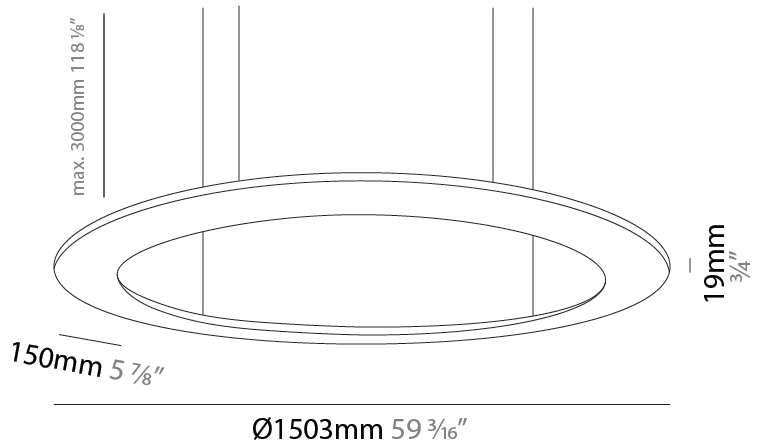

INFINITY SUSPENSION

A51084-

base number   Color   Finish
Temperature   Options

1. To build a product code in our configurator select the specify button on the base model # product page
2. To build a manual product code on this datasheet choose from the options listed below in blue font and add the suffix to the base model #

GENERAL

Series: Infinity
Brand: Ivela
Division: Architectural
Mounting Type: Suspension
Mounting Location: Ceiling
Subcategory: Panels

PHYSICAL

Shape: Square
Length (mm): 1503
Length (in): 59 ³/₁₆"
Width (mm): 100
Width (in): 3 ¹⁵/₁₆"
Height (mm): 19
Height (in): 3/4
Max. Overall Height (mm): 2500
Max. Overall Height (in): 98 ⁷/₁₆"
Light Distribution: Direct
Diffuser: PMMA - Opal
Fixture Finish: WHI / BLK / GLD
Fixture Material: Aluminum

ELECTRICAL

Lamp Type: LED
Input Wattage (W): 94
Dimming: Tri-Mode (Non-Dimming and Phase Dimming (120Vac only) and 0-10V Dimming)
Driver Included: No
Driver Location: Remote
Driver Type: Constant Voltage - Universal
Driver Class: Class 1 and Class 2
Housing: ENCP 8 (SC Power) ENCP 10 (Mean Well)
Input Voltage (V): 120 - 277
Output Voltage (V): 24

LED

Color Temperature (°K): 2700 / 3000 / 4000
Max. Delivered Lumen (lm): 5640 / 5875 / 6227
Nominal Lumen (lm): 5640 / 5875 / 6227
CRI: >93 CRI
Lamp Life (hrs): 50000

OPTICAL

RATINGS AND CERTIFICATIONS

Certified By: Certified for North American Standards
IP rating: IP20

PROJECT
TYPE
SPECIFIER
QUANTITY
DATE