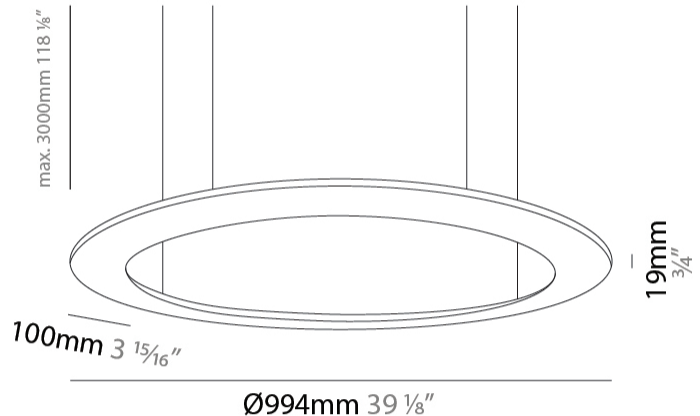

INFINITY SUSPENSION

A51083-

base number   Color   Finish
Temperature   Options

PROJECT
TYPE
SPECIFIER
QUANTITY
DATE

1. To build a product code in our configurator select the specify button on the base model # product page
2. To build a manual product code on this datasheet choose from the options listed below in blue font and add the suffix to the base model #

GENERAL

Series: Infinity
Brand: Ivela
Division: Architectural
Mounting Type: Suspension
Mounting Location: Ceiling
Subcategory: Panels

PHYSICAL

Shape: Square
Length (mm): 994
Length (in): 39 1/8"
Width (mm): 100
Width (in): 3 15/16"
Height (mm): 19
Height (in): 3/4"
Max. Overall Height (mm): 2500
Max. Overall Height (in): 98 7/16"
Light Distribution: Direct
Diffuser: PMMA - Opal
Fixture Finish: WHI / BLK / GLD
Fixture Material: Aluminum

ELECTRICAL

Lamp Type: LED
Input Wattage (W): 62
Dimming: Tri-Mode (Non-Dimming and Phase Dimming (120Vac only) and 0-10V Dimming)
Driver Included: No
Driver Location: Remote
Driver Type: Constant Voltage - Universal
Driver Class: Class 2
Housing: ENCP 5 (ERP) ENCP 8 (SC Power)
Input Voltage (V): 120 - 277
Output Voltage (V): 24

LED

Color Temperature (°K): 2700 / 3000 / 4000
Max. Delivered Lumen (lm): 3720 / 3875 / 4107
Nominal Lumen (lm): 7440 / 7770 / 8215
CRI: >93 CRI
Lamp Life (hrs): 50000

OPTICAL

RATINGS AND CERTIFICATIONS

Certified By: Certified for North American Standards
IP rating: IP20