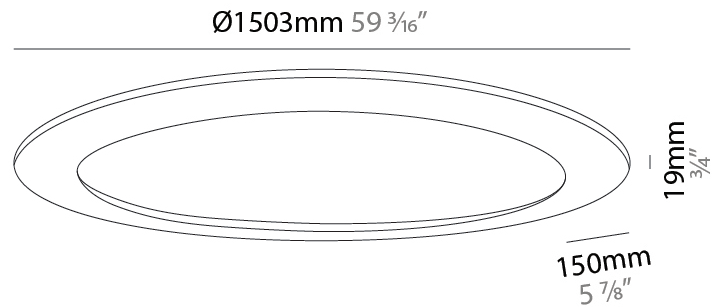

INFINITY SURFACE

A52053-

base number   Color   Finish
Temperature   Options

PROJECT
TYPE
SPECIFIER
QUANTITY
DATE

1. To build a product code in our configurator select the specify button on the base model # product page
2. To build a manual product code on this datasheet choose from the options listed below in blue font and add the suffix to the base model #

GENERAL

Series: Infinity
Brand: Ivela
Division: Architectural
Mounting Type: Surface
Mounting Location: Wall / Ceiling
Subcategory: Panels

PHYSICAL

Shape: Square
Length (mm): 1503
Length (in): 59 ³/₁₆"
Width (mm): 100
Width (in): 3 ¹⁵/₁₆"
Height (mm): 19
Height (in): 3/4
Light Distribution: Direct
Diffuser: PMMA - Opal
Fixture Finish: WHI / BLK / GLD
Fixture Material: Aluminum

ELECTRICAL

Lamp Type: LED
Input Wattage (W): 94
Dimming: Tri-Mode (Non-Dimming and Phase Dimming (120Vac only) and 0-10V Dimming)
Driver Included: No
Driver Location: Remote
Driver Type: Constant Voltage - Universal
Driver Class: Class 1 and Class 2
Housing: ENCP 8 (SC Power) ENCP 10 (Mean Well)
Input Voltage (V): 120 - 277
Output Voltage (V): 24

LED

Color Temperature (°K): 2700 / 3000 / 4000
Max. Delivered Lumen (lm): 5640 / 5875 / 6227
Nominal Lumen (lm): 11280 / 11750 / 12455
CRI: >93 CRI
Lamp Life (hrs): 50000

OPTICAL

RATINGS AND CERTIFICATIONS

Certified By: CSA Certified to UL and CSA Standards
IP rating: IP20