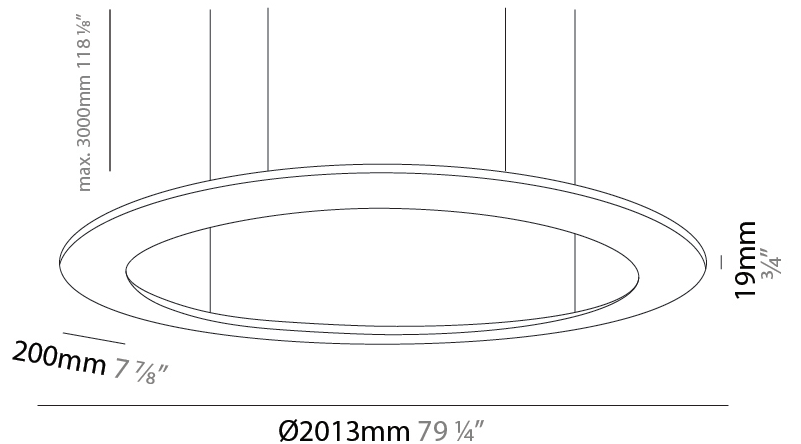

INFINITY SUSPENSION

A51085-

base number   Color   Finish
Temperature   Options

1. To build a product code in our configurator select the specify button on the base model # product page
2. To build a manual product code on this datasheet choose from the options listed below in blue font and add the suffix to the base model #

GENERAL

Series: Infinity
Brand: Ivela
Division: Architectural
Mounting Type: Suspension
Mounting Location: Ceiling
Subcategory: Panels

PHYSICAL

Shape: Square
Length (mm): 2103
Length (in): 79 1/4
Width (mm): 100
Width (in): 3 15/16
Height (mm): 19
Height (in): 3/4
Max. Overall Height (mm): 2500
Max. Overall Height (in): 98 7/16
Light Distribution: Direct
Diffuser: PMMA - Opal
Fixture Finish: WHI / BLK / GLD
Fixture Material: Aluminum

ELECTRICAL

Lamp Type: LED
Input Wattage (W): 126
Dimming: Tri-Mode (Non-Dimming and Phase Dimming (120Vac only) and 0-10V Dimming)
Driver Included: No
Driver Location: Remote
Driver Type: Constant Voltage - Universal
Driver Class: Class 1
Housing: ENCP 8
Input Voltage (V): 120 - 277
Output Voltage (V): 24

LED

Color Temperature (°K): 2700 / 3000 / 4000
Max. Delivered Lumen (lm): 7560 / 7875 / 8347
Nominal Lumen (lm): 15120 / 15750 / 16675
CRI: >93 CRI
Lamp Life (hrs): 50000

OPTICAL

RATINGS AND CERTIFICATIONS

Certified By: Certified for North American Standards
IP rating: IP20

PROJECT
TYPE
SPECIFIER
QUANTITY
DATE