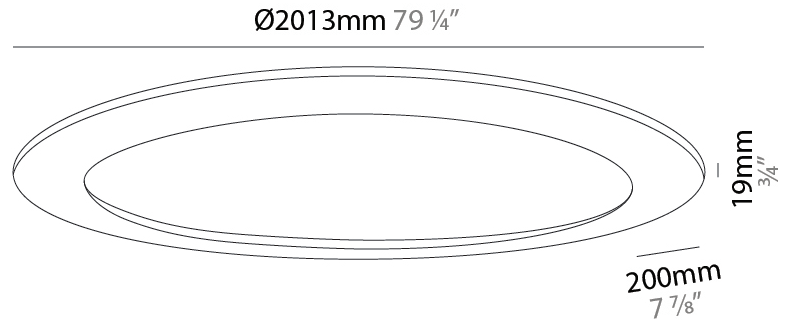

INFINITY SURFACE

A52054- -

base number   Color   Finish
Temperature   Options

PROJECT _____
TYPE _____
SPECIFIER _____
QUANTITY _____
DATE _____

1. To build a product code in our configurator select the specify button on the base model # product page
2. To build a manual product code on this datasheet choose from the options listed below in blue font and add the suffix to the base model #

GENERAL

Series: Infinity
Brand: Ivela
Division: Architectural
Mounting Type: Surface
Mounting Location: Wall / Ceiling
Subcategory: Panels

PHYSICAL

Shape: Square
Length (mm): 2103
Length (in): 79 1/4
Width (mm): 100
Width (in): 3 15/16
Height (mm): 19
Height (in): 3/4
Light Distribution: Direct
Diffuser: PMMA - Opal
Fixture Finish: WHI / BLK / GLD
Fixture Material: Aluminum

ELECTRICAL

Lamp Type: LED
Input Wattage (W): 126
Dimming: Tri-Mode (Non-Dimming and Phase Dimming (120Vac only) and 0-10V Dimming)
Driver Included: No
Driver Location: Remote
Driver Type: Constant Voltage - Universal
Driver Class: Class 1
Housing: ENCP 8
Input Voltage (V): 120 - 277
Output Voltage (V): 24

LED

Color Temperature (°K): 2700 / 3000 / 4000
Max. Delivered Lumen (lm): 7560 / 7875 / 8347
Nominal Lumen (lm): 15120 / 15750 / 16675
CRI: >93 CRI
Lamp Life (hrs): 50000

OPTICAL

RATINGS AND CERTIFICATIONS

Certified By: CSA Certified to UL and CSA Standards
IP rating: IP20