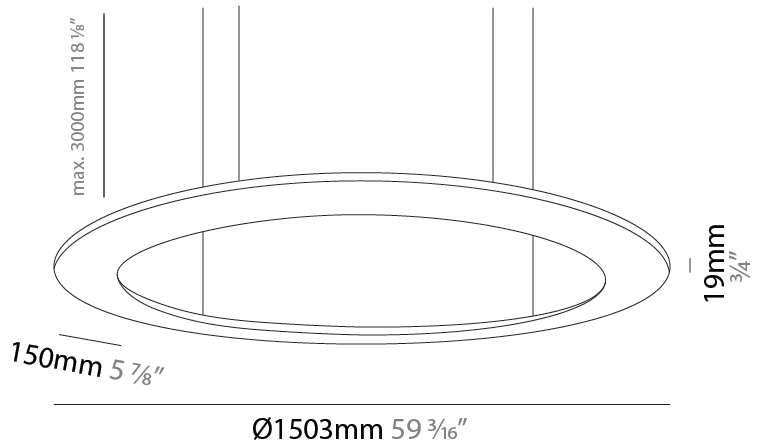

INFINITY SUSPENSION

A51084- -

base number   Color   Finish
Temperature   Options

1. To build a product code in our configurator select the specify button on the base model # product page
2. To build a manual product code on this datasheet choose from the options listed below in blue font and add the suffix to the base model #

GENERAL

Series: Infinity
Brand: Ivela
Division: Architectural
Mounting Type: Suspension
Mounting Location: Ceiling
Subcategory: Panels

PHYSICAL

Shape: Square
Length (mm): 1503
Length (in): 59 ³/₁₆"
Width (mm): 100
Width (in): 3 ¹⁵/₁₆"
Height (mm): 19
Height (in): 3/4
Max. Overall Height (mm): 2500
Max. Overall Height (in): 98 ⁷/₁₆"
Light Distribution: Direct
Diffuser: PMMA - Opal
Fixture Finish: WHI / BLK / GLD
Fixture Material: Aluminum

ELECTRICAL

Lamp Type: LED
Input Wattage (W): 94
Dimming: Tri-Mode (Non-Dimming and Phase Dimming (120Vac only) and 0-10V Dimming)
Driver Included: No
Driver Location: Remote
Driver Type: Constant Voltage - Universal
Driver Class: Class 1 and Class 2
Housing: ENCP 8 (SC Power) ENCP 10 (Mean Well)
Input Voltage (V): 120 - 277
Output Voltage (V): 24

LED

Color Temperature (°K): 2700 / 3000 / 4000
Max. Delivered Lumen (lm): 5640 / 5875 / 6227
Nominal Lumen (lm): 5640 / 5875 / 6227
CRI: >93 CRI
Lamp Life (hrs): 50000

OPTICAL

RATINGS AND CERTIFICATIONS

Certified By: Certified for North American Standards
IP rating: IP20

PROJECT
TYPE
SPECIFIER
QUANTITY
DATE