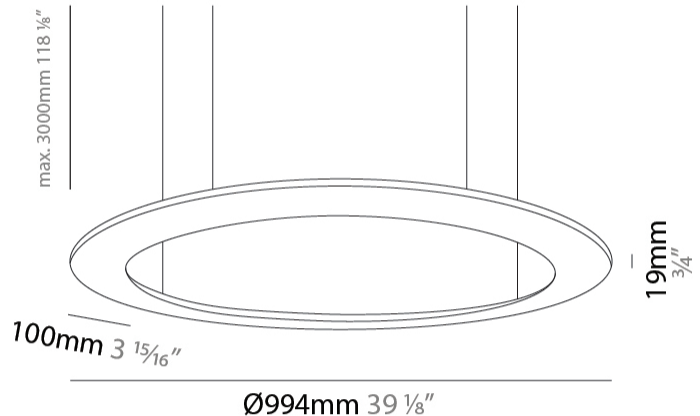

INFINITY SUSPENSION

A51083-

base number   Color   Finish
Temperature   Options

1. To build a product code in our configurator select the specify button on the base model # product page
2. To build a manual product code on this datasheet choose from the options listed below in blue font and add the suffix to the base model #

GENERAL

Series: Infinity
Brand: Ivela
Division: Architectural
Mounting Type: Suspension
Mounting Location: Ceiling
Subcategory: Panels

PHYSICAL

Shape: Square
Length (mm): 994
Length (in): 39 1/8"
Width (mm): 100
Width (in): 3 15/16"
Height (mm): 19
Height (in): 3/4"
Max. Overall Height (mm): 2500
Max. Overall Height (in): 98 7/16"
Light Distribution: Direct
Diffuser: PMMA - Opal
Fixture Finish: WHI / BLK / GLD
Fixture Material: Aluminum

ELECTRICAL

Lamp Type: LED
Input Wattage (W): 62
Dimming: Tri-Mode (Non-Dimming and Phase Dimming (120Vac only) and 0-10V Dimming)
Driver Included: No
Driver Location: Remote
Driver Type: Constant Voltage - Universal
Driver Class: Class 2
Housing: ENCP 5 (ERP) ENCP 8 (SC Power)
Input Voltage (V): 120 - 277
Output Voltage (V): 24

LED

Color Temperature (*K): 2700 / 3000 / 4000
Max. Delivered Lumen (lm): 3720 / 3875 / 4107
Nominal Lumen (lm): 7440 / 7770 / 8215
CRI: >93 CRI
Lamp Life (hrs): 50000

OPTICAL

RATINGS AND CERTIFICATIONS

Certified By: Certified for North American Standards
IP rating: IP20

PROJECT	_____
TYPE	_____
SPECIFIER	_____
QUANTITY	_____
DATE	_____