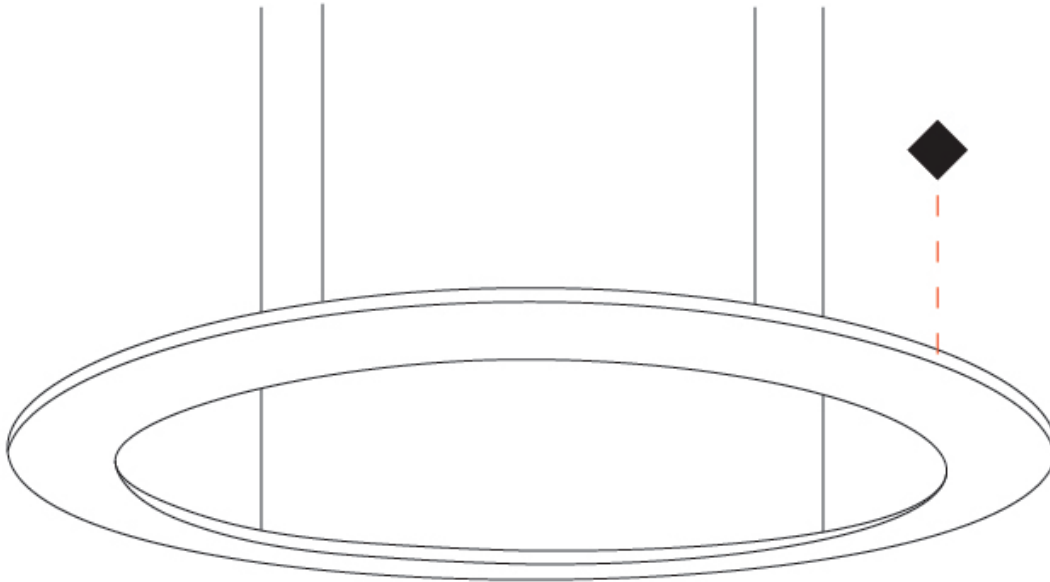

A51084-

PROJECT	_____
TYPE	_____
SPECIFIER	_____
QUANTITY	_____
DATE	_____