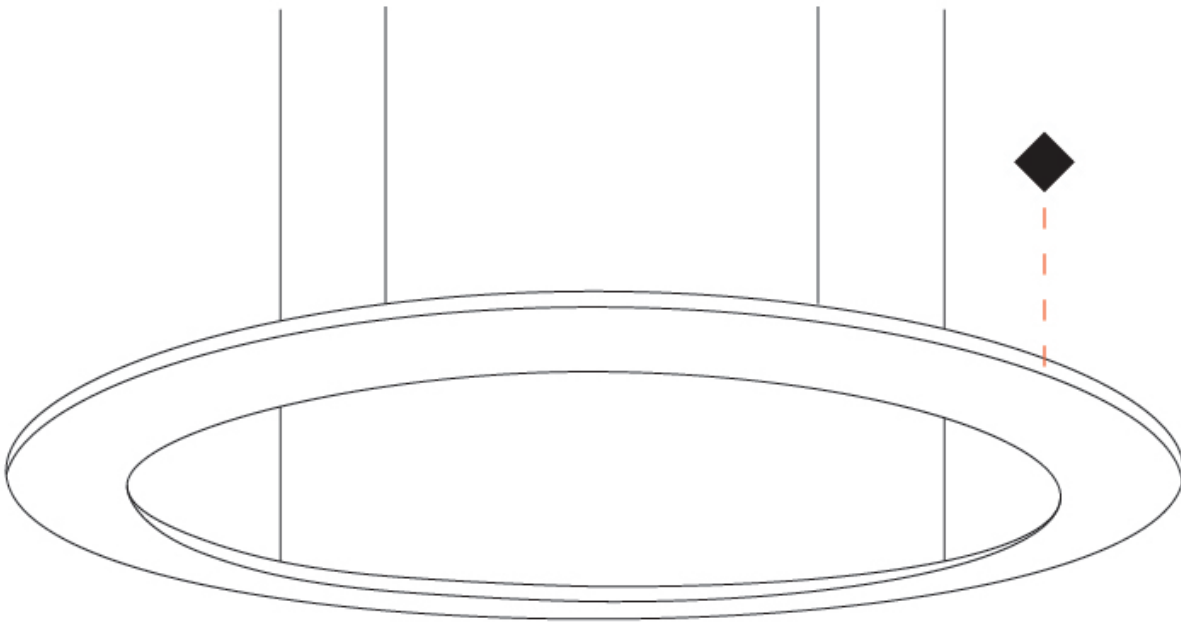

A51085-

PROJECT	_____
TYPE	_____
SPECIFIER	_____
QUANTITY	_____
DATE	_____