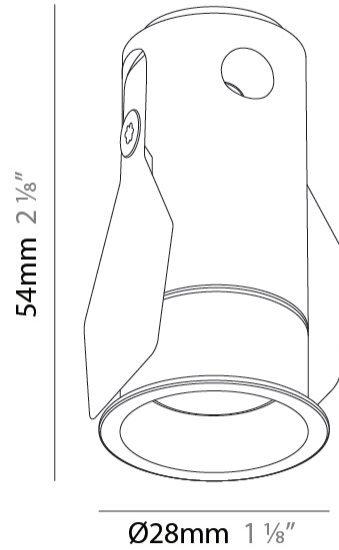

1. To build a product code in our configurator select the specify button on the base model # product page
2. To build a manual product code on this datasheet choose from the options listed below in blue font and add the suffix to the base model #

GENERAL

Series: Invader
Brand: Prolicht
Division: Architectural
Mounting Type: Recessed
Mounting Location: Ceiling
Subcategory: Spots

PHYSICAL

Shape: Cylinder
Diameter (mm): 28
Diameter (in): 1 1/8
Height (mm): 54
Height (in): 2 1/8
Ceiling Thickness (mm): 10-15
Ceiling Thickness (in): 3/8 - 9/16
Light Distribution: Direct
Fixture Finish: SSR / BKV / CWI / CRY / HAB / UFT / ITA / RUA / FTG / MYG / LOD / PUS / FRO / FUP / KIA / POP / BLS / SPG / MEY / GOH / GUM / CHC / COM / ABZ / JAG / OBR / MOS / ROR
Fixture Material: Aluminum Die Cast

ELECTRICAL

Lamp Type: LED
Input Wattage (W): 4
Total Output Wattage (W): 3.6
Dimming: Tri-Mode (Non-Dimming and Phase Dimming (120Vac only) and 0-10V Dimming)
Driver Included: No
Driver Location: Remote
Driver Type: Constant Current - Universal
Driver Class: Class 2
Input Voltage (V): 120 - 277
Constant Current (MA): 350

LED

Color Temperature (°K): 2700 / 3000 / 3500 / 4000
Max. Delivered Lumen (lm): 252/242 - 271/260 - 315/302 - 290/278
Nominal Lumen (lm): 295 / 317 / 368 / 339
CRI: >90 CRI
Lamp Life (hrs): 80000

OPTICAL

Optic°: 26 / 28

RATINGS AND CERTIFICATIONS

Certified By: CSA Certified to UL and CSA Standards
IP rating: IP40