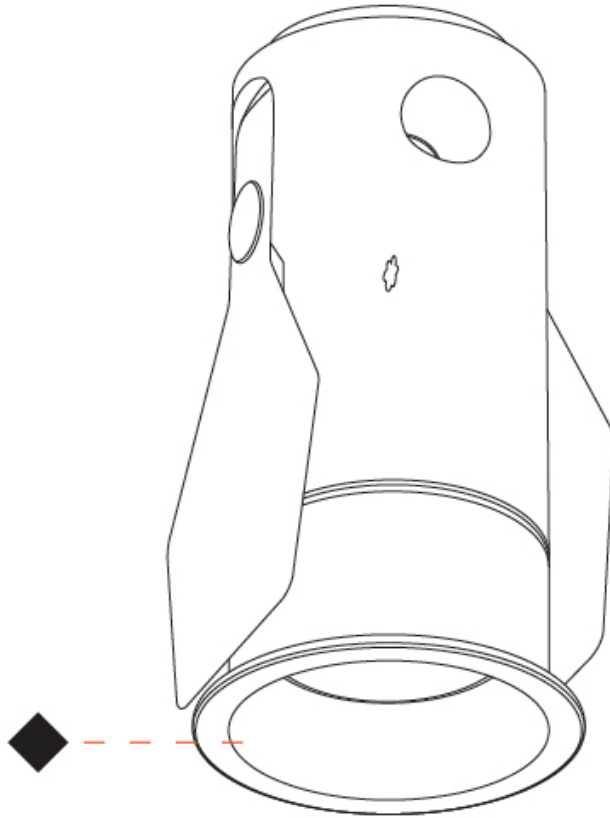

INVADER RECESSED

A35999-

PROJECT

TYPE

SPECIFIER

QUANTITY

DATE

A