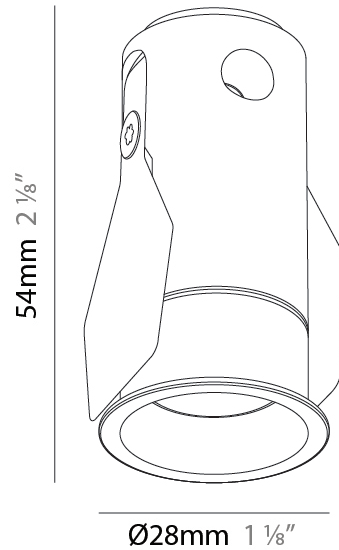

1. To build a product code in our configurator select the specify button on the base model # product page
2. To build a manual product code on this datasheet choose from the options listed below in blue font and add the suffix to the base model #

GENERAL

Series: Invader
Partner: Prolicht
Division: Architectural
Installation: Recessed
Product Type: Downlight
Mounting Location: Ceiling
Light Distribution: Direct

PHYSICAL

Aperture Sizes - Downlights: 1"
Shape: Cylinder
Diameter (mm): 28
Diameter (in): 1 1/8
Height (mm): 54
Height (in): 2 1/8
Ceiling Thickness (mm): 10-15
Ceiling Thickness (in): 3/8 - 9/16
Fixture Finish: SSR / BKV / CWI / CRY / HAB / UFT / ITA / RUA / FTG / MYG / LOD / PUS / FRO / FUP / KIA / POP / BLS / SPG / MEY / GOH / CHC / COM / ABZ / JAG / OBR / MOS / ROR
Fixture Material: Aluminum Die Cast

ELECTRICAL

Lamp Type: LED
Input Wattage (W): 4
Total Output Wattage (W): 3.6
Dimming: Tri-Mode (Non-Dimming and Phase Dimming (120Vac only) and 0-10V Dimming)
Driver Included: No
Driver Location: Remote
Driver Type: Constant Current - Universal
Driver Class: Class 2
Input Voltage (V): 120 - 277
Constant Current (MA): 350

LED

Color Temperature (°K): 2700 / 3000 / 3500 / 4000
Max. Delivered Lumen (lm): 252/242 - 271/260 - 315/302 - 290/278
Nominal Lumen (lm): 295 / 317 / 368 / 339
CRI: >90 CRI
Lamp Life (hrs): 80000

OPTICAL

Optic°: 26 / 28

RATINGS AND CERTIFICATIONS

Certified By: CSA Certified to UL and CSA Standards
IP rating: IP40