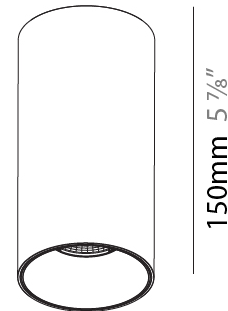

GENERAL

Series: Invader
 Partner: Prolicht
 Division: Architectural
 Installation: Surface
 Product Type: Wall Surface
 Mounting Location: Wall
 Light Distribution: Direct / Indirect

PHYSICAL

Shape: Cylinder
 Diameter (mm): 75
 Diameter (in): 2 ¹⁵/₁₆
 Length (mm): 300
 Length (in): 11 ¹³/₁₆
 Depth (mm): 115
 Depth (in): 4 ¹/₂
 Weight (kg): 1.373
 Weight (lbs): 3.03
 Fixture Material: Aluminum

GENERAL

Series: Invader
 Partner: Prolicht
 Division: Architectural
 Installation: Surface
 Product Type: Ceiling Surface
 Mounting Location: Ceiling
 Light Distribution: Downlight

PHYSICAL

Shape: Cylinder
 Diameter (mm): 75
 Diameter (in): 2 ¹⁵/₁₆
 Height (mm): 150
 Height (in): 5 ⁷/₈
 Weight (kg): .489
 Weight (lbs): 1.08
 Fixture Material: Aluminum Die Cast

LED

Number of LEDs: 1
 Color Temperature (°K): 3000
 Max. Delivered Lumen (lm): 680
 CRI: >90 CRI
 Lamp Life (hrs): 50000

OPTICAL

Reflector°: 60

RATINGS AND CERTIFICATIONS

Certified By: Certified for North American Standards
 IP rating: IP20

PROJECT	
TYPE	
SPECIFIER	
QUANTITY	
DATE	

4 1/4"
 Ø108mm

J-Box cover plate
 Included

150mm 5 7/8"

Ø 69mm 2 11/16"

Ø 75mm 2 15/16"

INVADER SURFACE

A3D008- : A3D008-30K-03-22-60