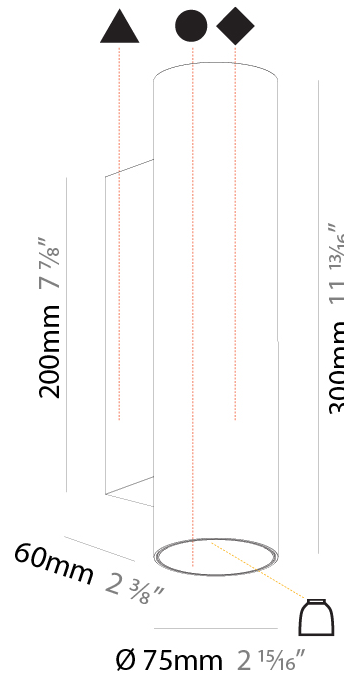

GENERAL

Series: Invader
 Partner: Prolicht
 Division: Architectural
 Installation: Surface
 Product Type: Wall Surface
 Mounting Location: Wall
 Light Distribution: Direct / Indirect

PHYSICAL

Shape: Cylinder
 Diameter (mm): 75
 Diameter (in): 2 ¹⁵/₁₆
 Length (mm): 300
 Length (in): 11 ¹³/₁₆
 Depth (mm): 115
 Depth (in): 4 ¹/₂
 Weight (kg): 1.373
 Weight (lbs): 3.03
 Fixture Material: Aluminum

LED

Number of LEDs: 2
 Color Temperature (°K): 3000
 Max. Delivered Lumen (lm): 1140
 CRI: >90 CRI
 Lamp Life (hrs): 50000

OPTICAL

Reflector°: 20°

RATINGS AND CERTIFICATIONS

Certified By: Certified for North American Standards
 IP rating: IP20

GENERAL

Series: Invader
Partner: Prolicht
Division: Architectural
Installation: Recessed
Product Type: Downlight
Mounting Location: Ceiling
Light Distribution: Direct

PHYSICAL

Aperture Sizes - Downlights: 1"
Shape: Cylinder
Diameter (mm): 28
Diameter (in): 1 1/8
Height (mm): 54
Height (in): 2 1/8
Ceiling Thickness (mm): 10-15
Ceiling Thickness (in): 3/8 - 9/16
Fixture Finish: SSR / BKV / CWI / CRY / HAB / UFT / ITA / RUA / FTG / MYG / LOD / PUS / FRO / FUP / KIA / POP / BLS / SPG / MEY / GOH / CHC / COM / ABZ / JAG / OBR / MOS / ROR
Fixture Material: Aluminum Die Cast

GENERAL

Series: Invader
 Partner: Prolicht
 Division: Architectural
 Installation: Surface
 Product Type: Ceiling Surface
 Mounting Location: Ceiling
 Light Distribution: Downlight

PHYSICAL

Shape: Cylinder
 Diameter (mm): 75
 Diameter (in): 2 ¹⁵/₁₆
 Height (mm): 150
 Height (in): 5 ⁷/₈
 Weight (kg): .489
 Weight (lbs): 1.08
 Fixture Material: Aluminum Die Cast