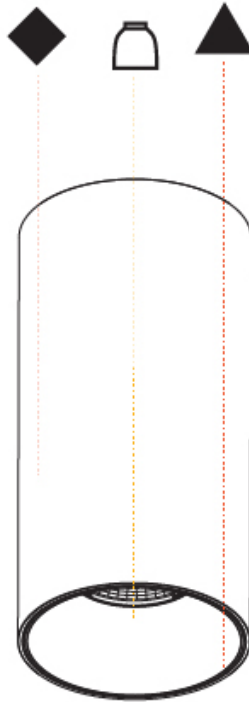

INVADER SURFACE

A3D008- : A3D008-30K-03-22-60

PROJECT

TYPE

SPECIFIER

QUANTITY

DATE

A