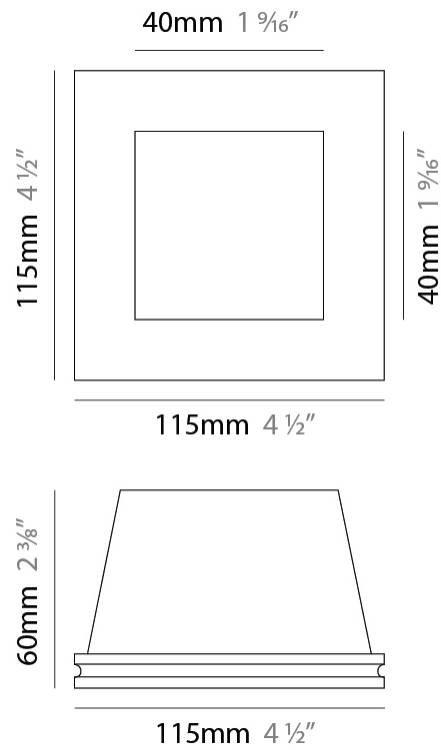

GENERAL

Series: Invisibili _____
 Brand: Panzeri _____
 Division: Design _____
 Mounting Type: Trimless _____
 Mounting Location: Ceiling _____
 Subcategory: Downlight _____

PHYSICAL

Shape: Rectangle _____
 Length (mm): 115 _____
 Length (in): 4 1/2 _____
 Width (mm): 115 _____
 Width (in): 4 1/2 _____
 Height (mm): 50 _____
 Height (in): 1 15/16 _____
 Min. Recessing Depth (mm): 135 _____
 Min. Recessing Depth (in): 5 5/16 _____
 Light Distribution: Direct _____
 Weight (kg): 0.45 _____
 Weight (lbs): 0.99 _____
 Fixture Finish: WHI _____
 Fixture Material: Plaster _____

GENERAL

Series: Invisibili
 Brand: Panzeri
 Division: Design
 Mounting Type: Trimless
 Mounting Location: Wall

PHYSICAL

Shape: Rectangle
 Length (mm): 115
 Length (in): 4 1/2
 Width (mm): 115
 Width (in): 4 1/2
 Height (mm): 60
 Height (in): 2 3/8
 Min. Recessing Depth (mm): 150
 Min. Recessing Depth (in): 5 7/8
 Light Distribution: Direct
 Diffuser: Opal Glass
 Fixture Finish: WHI
 Fixture Material: Plaster

PROJECT _____
 TYPE _____
 SPECIFIER _____
 QUANTITY _____
 DATE _____

LED module included.
6.8W and 8.5W versions shown.
See fixture specifications.

PROJECT

TYPE

SPECIFIER

QUANTITY

DATE

Fixture Finish