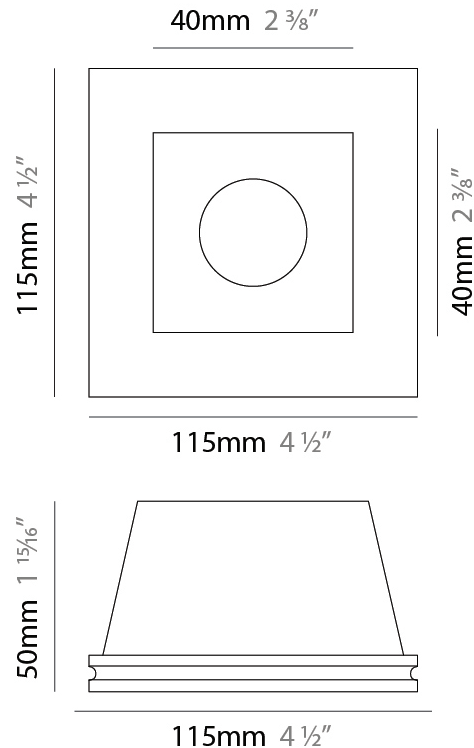

GENERAL

Series: Invisibili _____
Brand: Panzeri _____
Division: Design _____
Mounting Type: Trimless _____
Mounting Location: Ceiling _____
Subcategory: Downlight _____

PHYSICAL

Shape: Rectangle _____
Length (mm): 115 _____
Length (in): 4 1/2 _____
Width (mm): 115 _____
Width (in): 4 1/2 _____
Height (mm): 50 _____
Height (in): 1 15/16 _____
Min. Recessing Depth (mm): 135 _____
Min. Recessing Depth (in): 5 5/16 _____
Light Distribution: Direct _____
Weight (kg): 0.45 _____
Weight (lbs): 0.99 _____
Fixture Finish: WHI _____
Fixture Material: Plaster _____

ELECTRICAL

Lamp Type: LED _____
Input Wattage (W): 8.5 _____
Total Output Wattage (W): 6.8 _____
Dimming: Non-Dimming / Phase Dimming (120Vac only) / 0-10V Dimming _____
Driver Included: No _____
Driver Location: Remote _____
Driver Type: Constant Current - 120 / 277Vac _____
Driver Class: Class 2 _____
Input Voltage (V): 120 - 277 _____
Constant Current (MA): 250 _____

LED

Number of LEDs: 1 _____
Color Temperature (°K): 2700 / 3000 / 4000 _____
Max. Delivered Lumen (lm): 806 / 854 / 1053 _____
CRI: >90 CRI _____
Lamp Life (hrs): 50000 _____

OPTICAL

Optic°: 35 _____

RATINGS AND CERTIFICATIONS

Certified By: Certified for North American Standards _____
IP rating: IP20 _____