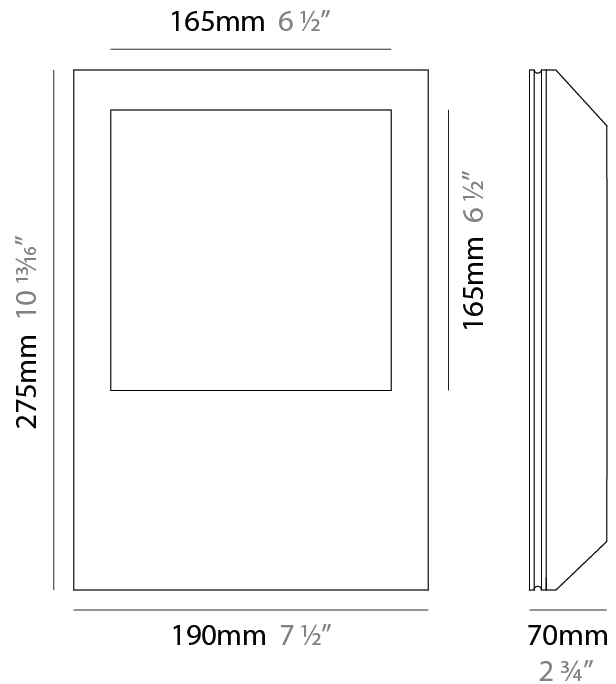

base number

1. To build a product code in our configurator select the specify button on the base model # product page
2. To build a manual product code on this datasheet choose from the options listed below in blue font and add the suffix to the base model #

GENERAL

Series: Invisibili
Brand: Panzeri
Division: Design
Mounting Type: Trimless
Mounting Location: Wall

PHYSICAL

Shape: Rectangle
Length (mm): 190
Length (in): 7 1/2
Width (mm): 275
Width (in): 10 13/16
Depth (mm): 70
Depth (in): 2 3/4
Min. Recessing Depth (mm): 135
Min. Recessing Depth (in): 5 5/16
Light Distribution: Indirect
Weight (kg): 2.012
Weight (lbs): 4.435
Diffuser: Acrylic Moulded Lens
Fixture Finish: WHI
Fixture Material: Plaster
Cut-out Measurements: 200mm / 7 7/8" x 285mm / 11 1/4"

ELECTRICAL

Lamp Type: LED
Input Wattage (W): 15
Total Output Wattage (W): 12
Dimming: Non-Dimmable
Driver Included: Yes
Driver Location: Integrated
Driver Type: Constant Current - 120Vac
Driver Class: Class 2
Input Voltage (V): 120 - 277
Constant Current (mA): 350
Upon Request: 0-10Vdc dimming / Phase dimming 120Vac / Non-dimming 277Vac

LED

Number of LEDs: 1
Color Temperature (°K): 3000
Max. Delivered Lumen (lm): 1063
CRI: >90 CRI
Efficiency (%): 61
Efficacy (lm/w): 85.4
Lamp Life (hrs): 50000

OPTICAL

Beam Angle: Assymetric

RATINGS AND CERTIFICATIONS

Certified By: Certified for North American Standards
IP rating: IP20

PROJECT
TYPE
SPECIFIER
QUANTITY
DATE