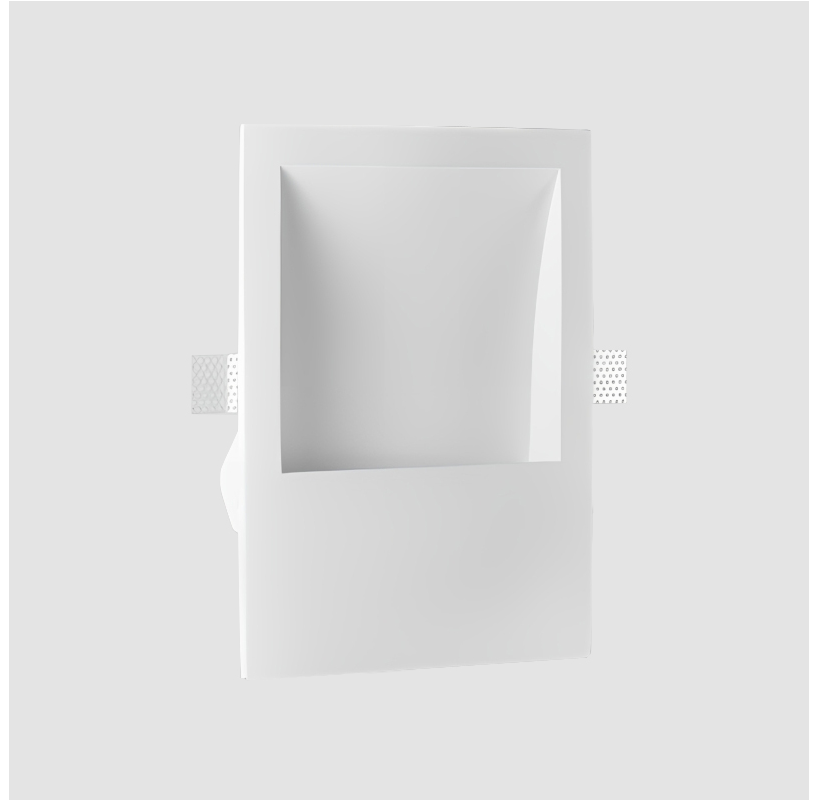

INVISIBILI TRIMLESS

D86290R9

base number

1. To build a product code in our configurator select the specify button on the base model # product page
2. To build a manual product code on this datasheet choose from the options listed below in blue font and add the suffix to the base model #

GENERAL

Series: Invisibili
Brand: Panzeri
Division: Design
Mounting Type: Trimless
Mounting Location: Ceiling

PHYSICAL

Shape: Rectangle
Length (mm): 295
Length (in): 11 ⁵/₈
Width (mm): 430
Width (in): 16 ¹⁵/₁₆
Depth (mm): 70
Depth (in): 2 ³/₄
Min. Recessing Depth (mm): 135
Min. Recessing Depth (in): 5 ⁵/₁₆
Light Distribution: Asymmetric
Weight (kg): 3.53
Weight (lbs): 7.78
Diffuser: Opal Glass
Fixture Finish: WHI
Fixture Material: Plaster
Cut-out Measurements: 305mm / 11 3/4" x 440mm / 17 1/4"

ELECTRICAL

Lamp Type: LED
Input Wattage (W): 15
Total Output Wattage (W): 12
Dimming: Non-Dimming / Phase Dimming (120Vac only) / 0-10V Dimming
Driver Included: Yes
Driver Location: Integrated
Driver Type: Constant Current - 120 / 277Vac
Driver Class: Class 2
Input Voltage (V): 120 - 277
Constant Current (MA): 350

LED

Number of LEDs: 1
Color Temperature (°K): 3000
Max. Delivered Lumen (lm): 1063
CRI: >90 CRI
Lamp Life (hrs): 50000

OPTICAL

RATINGS AND CERTIFICATIONS

Certified By: Certified for North American Standards
IP rating: IP20