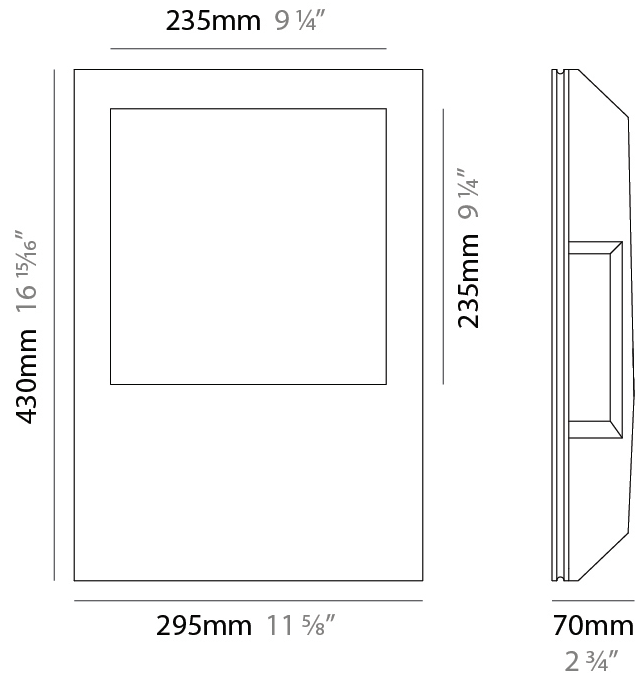

INVISIBILI TRIMLESS

D86290R9

base number

1. To build a product code in our configurator select the specify button on the base model # product page
2. To build a manual product code on this datasheet choose from the options listed below in blue font and add the suffix to the base model #

GENERAL

Series: Invisibili
Brand: Panzeri
Division: Design
Mounting Type: Trimless
Mounting Location: Ceiling

PHYSICAL

Shape: Rectangle
Length (mm): 295
Length (in): 11 ⁵/₈
Width (mm): 430
Width (in): 16 ¹⁵/₁₆
Depth (mm): 70
Depth (in): 2 ³/₄
Min. Recessing Depth (mm): 135
Min. Recessing Depth (in): 5 ⁵/₁₆
Light Distribution: Asymmetric
Weight (kg): 3.53
Weight (lbs): 7.78
Diffuser: Opal Glass
Fixture Finish: WHI
Fixture Material: Plaster
Cut-out Measurements: 305mm / 11 3/4" x 440mm / 17 1/4"

ELECTRICAL

Lamp Type: LED
Input Wattage (W): 15
Total Output Wattage (W): 12
Dimming: Non-Dimming / Phase Dimming (120Vac only) / 0-10V Dimming
Driver Included: Yes
Driver Location: Integrated
Driver Type: Constant Current - 120 / 277Vac
Driver Class: Class 2
Input Voltage (V): 120 - 277
Constant Current (MA): 350

LED

Number of LEDs: 1
Color Temperature (°K): 3000
Max. Delivered Lumen (lm): 1063
CRI: >90 CRI
Lamp Life (hrs): 50000

OPTICAL

RATINGS AND CERTIFICATIONS

Certified By: Certified for North American Standards
IP rating: IP20