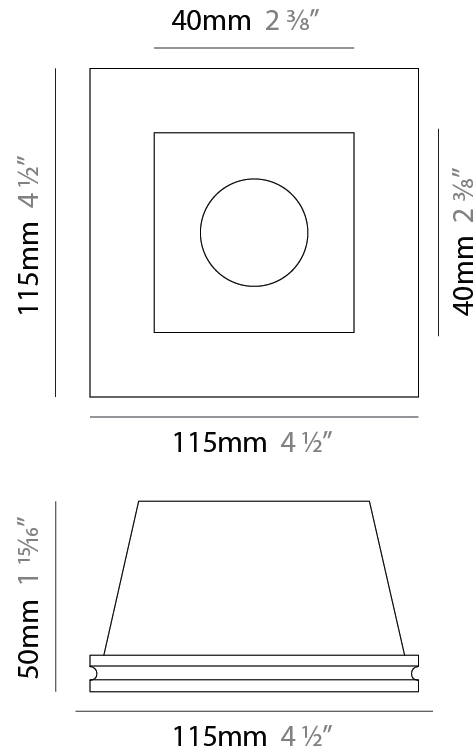

INVISIBILI TRIMLESS

D86214R9-

base number Color
Temperature

PROJECT
TYPE
SPECIFIER
QUANTITY
DATE

1. To build a product code in our configurator select the specify button on the base model # product page
2. To build a manual product code on this datasheet choose from the options listed below in blue font and add the suffix to the base model #

GENERAL

Series: Invisibili
Brand: Panzeri
Division: Design
Mounting Type: Trimless
Mounting Location: Ceiling
Subcategory: Downlight

PHYSICAL

Shape: Rectangle
Length (mm): 115
Length (in): 4 1/2
Width (mm): 115
Width (in): 4 1/2
Height (mm): 50
Height (in): 1 15/16
Min. Recessing Depth (mm): 135
Min. Recessing Depth (in): 5 5/16
Light Distribution: Direct
Weight (kg): 0.45
Weight (lbs): 0.99
Fixture Finish: WHI
Fixture Material: Plaster

ELECTRICAL

Lamp Type: LED
Input Wattage (W): 8.5
Total Output Wattage (W): 6.8
Dimming: Non-Dimming / Phase Dimming (120Vac only) / 0-10V Dimming
Driver Included: No
Driver Location: Remote
Driver Type: Constant Current - 120 / 277Vac
Driver Class: Class 2
Input Voltage (V): 120 - 277
Constant Current (MA): 250

LED

Number of LEDs: 1
Color Temperature (°K): 2700 / 3000 / 4000
Max. Delivered Lumen (lm): 806 / 854 / 1053
CRI: >90 CRI
Lamp Life (hrs): 50000

OPTICAL

Optic°: 35

RATINGS AND CERTIFICATIONS

Certified By: Certified for North American Standards
IP rating: IP20