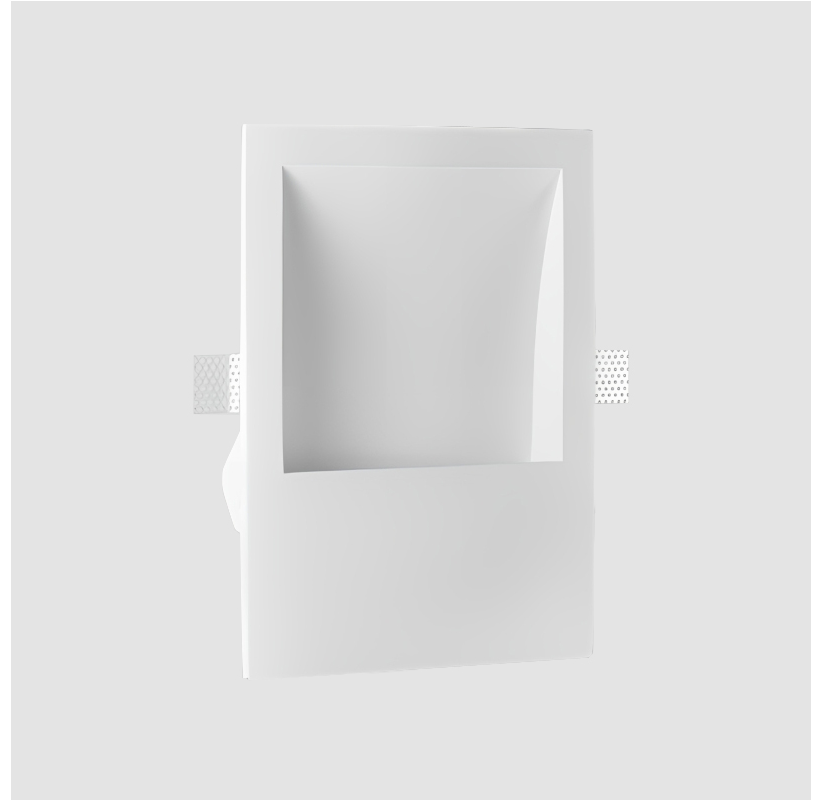

PROJECT
TYPE
SPECIFIER
QUANTITY
DATE

INVISIBILI TRIMLESS

D86290R9

base number

1. To build a product code in our configurator select the specify button on the base model # product page
2. To build a manual product code on this datasheet choose from the options listed below in blue font and add the suffix to the base model #

GENERAL

Series: Invisibili
Brand: Panzeri
Division: Design
Mounting Type: Trimless
Mounting Location: Ceiling

PHYSICAL

Shape: Rectangle
Length (mm): 295
Length (in): 11 ⁵/₈
Width (mm): 430
Width (in): 16 ¹⁵/₁₆
Depth (mm): 70
Depth (in): 2 ³/₄
Min. Recessing Depth (mm): 135
Min. Recessing Depth (in): 5 ⁵/₁₆
Light Distribution: Asymmetric
Weight (kg): 3.53
Weight (lbs): 7.78
Diffuser: Opal Glass
Fixture Finish: WHI
Fixture Material: Plaster
Cut-out Measurements: 305mm / 11 3/4" x 440mm / 17 1/4"

ELECTRICAL

Lamp Type: LED
Input Wattage (W): 15
Total Output Wattage (W): 12
Dimming: Non-Dimming / Phase Dimming (120Vac only) / 0-10V Dimming
Driver Included: Yes
Driver Location: Integrated
Driver Type: Constant Current - 120 / 277Vac
Driver Class: Class 2
Input Voltage (V): 120 - 277
Constant Current (MA): 350

LED

Number of LEDs: 1
Color Temperature (°K): 3000
Max. Delivered Lumen (lm): 1063
CRI: >90 CRI
Lamp Life (hrs): 50000

OPTICAL

RATINGS AND CERTIFICATIONS

Certified By: Certified for North American Standards
IP rating: IP20