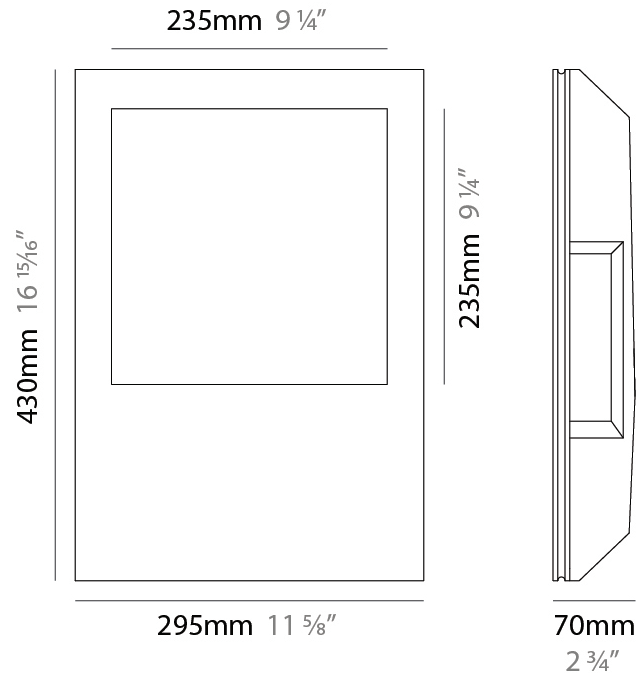

PROJECT
TYPE
SPECIFIER
QUANTITY
DATE

INVISIBILI TRIMLESS

D86290R9

base number

1. To build a product code in our configurator select the specify button on the base model # product page
2. To build a manual product code on this datasheet choose from the options listed below in blue font and add the suffix to the base model #

GENERAL

Series: Invisibili
Brand: Panzeri
Division: Design
Mounting Type: Trimless
Mounting Location: Ceiling

PHYSICAL

Shape: Rectangle
Length (mm): 295
Length (in): 11 ⁵/₈
Width (mm): 430
Width (in): 16 ¹⁵/₁₆
Depth (mm): 70
Depth (in): 2 ³/₄
Min. Recessing Depth (mm): 135
Min. Recessing Depth (in): 5 ⁵/₁₆
Light Distribution: Asymmetric
Weight (kg): 3.53
Weight (lbs): 7.78
Diffuser: Opal Glass
Fixture Finish: WHI
Fixture Material: Plaster
Cut-out Measurements: 305mm / 11 3/4" x 440mm / 17 1/4"

ELECTRICAL

Lamp Type: LED
Input Wattage (W): 15
Total Output Wattage (W): 12
Dimming: Non-Dimming / Phase Dimming (120Vac only) / 0-10V Dimming
Driver Included: Yes
Driver Location: Integrated
Driver Type: Constant Current - 120 / 277Vac
Driver Class: Class 2
Input Voltage (V): 120 - 277
Constant Current (MA): 350

LED

Number of LEDs: 1
Color Temperature (°K): 3000
Max. Delivered Lumen (lm): 1063
CRI: >90 CRI
Lamp Life (hrs): 50000

OPTICAL

RATINGS AND CERTIFICATIONS

Certified By: Certified for North American Standards
IP rating: IP20