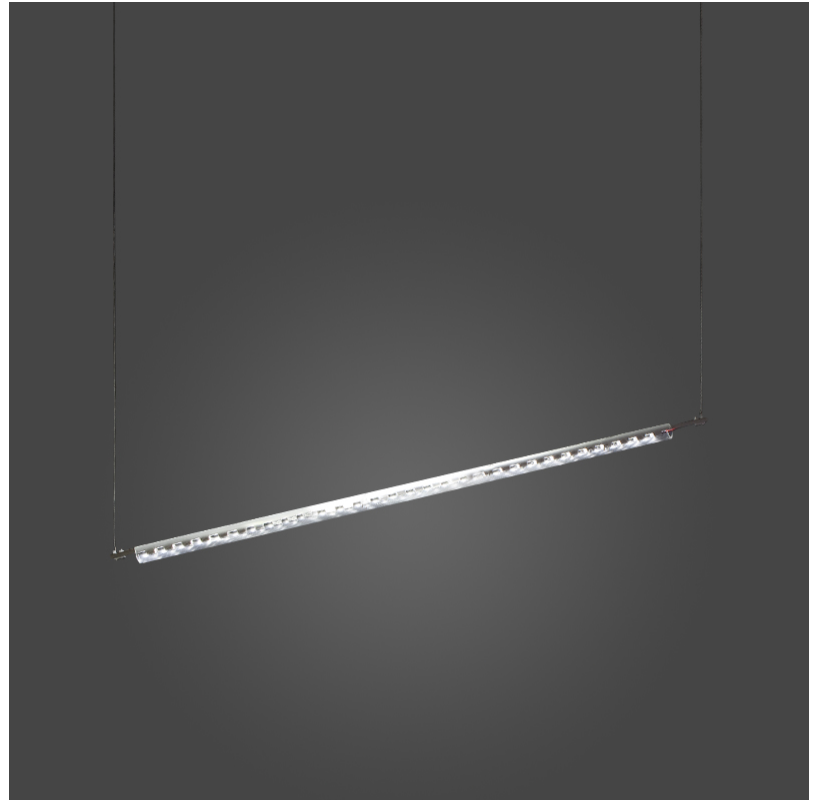

IXION SUSPENSION

D101830-

base number   LED Dimming   Color Temperature

1. To build a product code in our configurator select the specify button on the base model # product page
2. To build a manual product code on this datasheet choose from the options listed below in blue font and add the suffix to the base model #

GENERAL

Series: Ixion
Brand: Quasar
Division: Design
Mounting Type: Suspension
Mounting Location: Ceiling
Subcategory: Ambient

PHYSICAL

Shape: Rectangle
Length (mm): 1200
Length (in): 47 3/4
Height (mm): 30
Height (in): 1 3/16
Max. Overall Height (mm): 2030
Max. Overall Height (in): 79 15/16
Light Distribution: Omnidirectional
Weight (kg): 5
Weight (lbs): 11
Diffuser: Glass Half Matte / Half Clear
Fixture Material: Glass / Aluminum
Cable Details: 2000mm Cable

ELECTRICAL

Lamp Type: LED
Total Output Wattage (W): 14.4
Dimming: 0-10V Dimming / Phase Dimming (120Vac Only)
Driver Included: Yes
Driver Location: Integrated
Driver Type: Constant Voltage - Universal
Driver Class: Class 2
Input Voltage (V): 120 - 277
Output Voltage (V): 24
Upon Request: (Not included - see components) 0-10Vdc dimming / (Included) Phase dimming @120Vac only / Non-dimming @277Vac

LED

Number of LEDs: 1
Color Temperature (°K): 2400 / 2700 / 3000 / 4000
Max. Delivered Lumen (lm): 700 (2700K)
CRI: >90 CRI
Lamp Life (hrs): 50000

OPTICAL

RATINGS AND CERTIFICATIONS

Certified By: Certified for North American Standards
IP rating: IP20