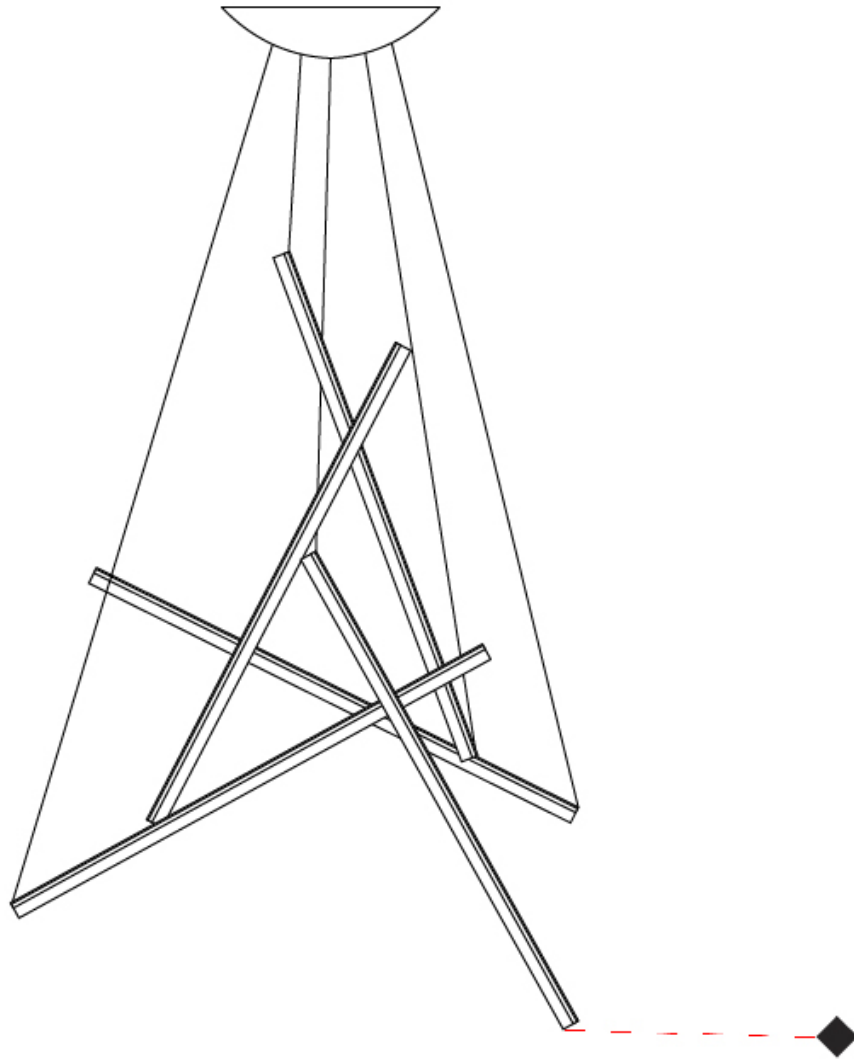

IXION 5 ROD SUSPENSION

D101543-

PROJECT

TYPE

SPECIFIER

QUANTITY

DATE

D