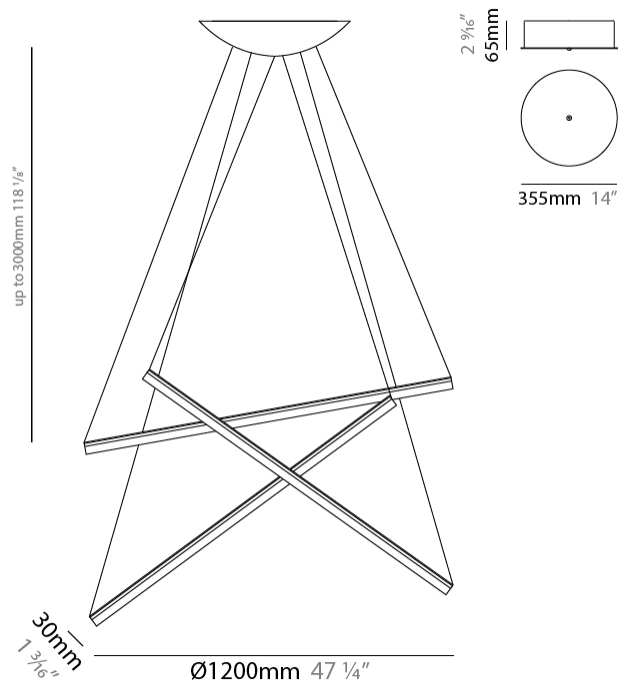

1. To build a product code in our configurator select the specify button on the base model # product page
2. To build a manual product code on this datasheet choose from the options listed below in blue font and add the suffix to the base model #

GENERAL

Series: Ixion
Subseries: Ixion 3 rod
Brand: Quasar
Division: Design
Mounting Type: Suspension
Mounting Location: Ceiling
Subcategory: Pendant

PHYSICAL

Shape: Abstract
Length (mm): 1200
Length (in): 47 3/4
Height (mm): 30
Height (in): 1 3/16
Max. Overall Height (mm): 3030
Max. Overall Height (in): 119 5/16
Light Distribution: Omnidirectional
Weight (kg): 9
Weight (lbs): 19.84
Diffuser: Glass Half Matte / Half Clear
Fixture Material: Glass / Aluminum
Cable Details: 3000mm Cable

ELECTRICAL

Lamp Type: LED
Total Output Wattage (W): 43.2
Max. Wattage Per Lamp (W): 14.4
Dimming: [0-10V Dimming / Phase Dimming (120Vac Only)](#)
Driver Included: Yes
Driver Location: Integrated
Driver Type: Constant Voltage - Universal
Driver Class: Class 2
Input Voltage (V): 120 - 277
Output Voltage (V): 24
Upon Request: (Not included - see components) Integral: 0-10Vdc dimming / (Included) Integral: Phase dimming @120Vac only / 277Vac

LED

Number of LEDs: 3
Color Temperature (°K): [2400 / 2700 / 3000 / 4000](#)
Max. Delivered Lumen (lm): 2100 (2700K)
CRI: >90 CRI
Lamp Life (hrs): 50000

OPTICAL

RATINGS AND CERTIFICATIONS

Certified By: Certified for North American Standards
IP rating: IP20