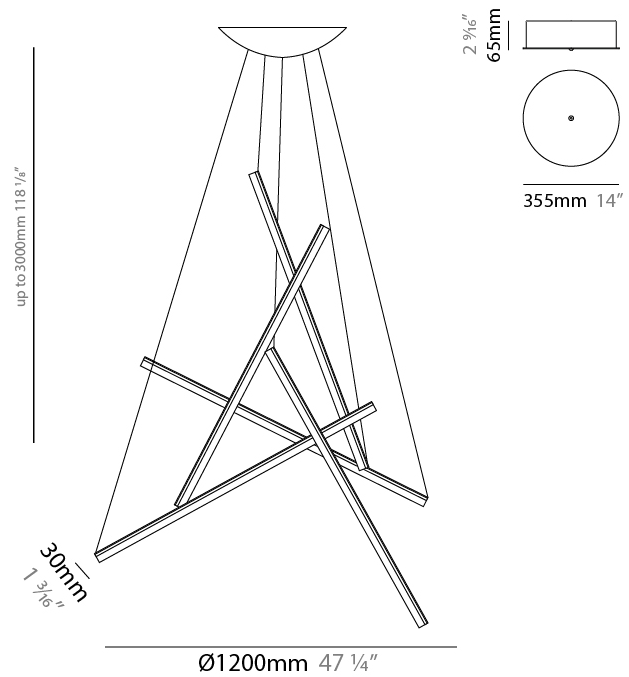

1. To build a product code in our configurator select the specify button on the base model # product page
2. To build a manual product code on this datasheet choose from the options listed below in blue font and add the suffix to the base model #

GENERAL

Series: Ixion
Subseries: Ixion 5 rod
Brand: Quasar
Division: Design
Mounting Type: Suspension
Mounting Location: Ceiling
Subcategory: Pendant

PHYSICAL

Shape: Abstract
Length (mm): 1150
Length (in): 45 1/4
Height (mm): 30
Height (in): 1 3/16
Max. Overall Height (mm): 3030
Max. Overall Height (in): 119 5/16
Light Distribution: Omnidirectional
Weight (kg): 13
Weight (lbs): 28.66
Diffuser: Glass Half Matte / Half Clear
Fixture Material: Glass / Aluminum
Cable Details: 3000mm Cable

ELECTRICAL

Lamp Type: LED
Total Output Wattage (W): 72
Max. Wattage Per Lamp (W): 14.4
Dimming: 0-10V Dimming / Phase Dimming (120Vac Only)
Driver Included: Yes
Driver Location: Integrated
Driver Type: Constant Voltage - Universal
Driver Class: Class 2
Input Voltage (V): 120 - 277
Output Voltage (V): 24
Upon Request: (Not included - see components) Integral: 0-10Vdc dimming / (Included) Integral: Phase dimming @120Vac only / 277Vac

LED

Number of LEDs: 5
Color Temperature (°K): 2400 / 2700 / 3000 / 4000
Max. Delivered Lumen (lm): 3500 (2700K)
CRI: >90 CRI
Lamp Life (hrs): 50000

OPTICAL

RATINGS AND CERTIFICATIONS

Certified By: Certified for North American Standards
IP rating: IP20