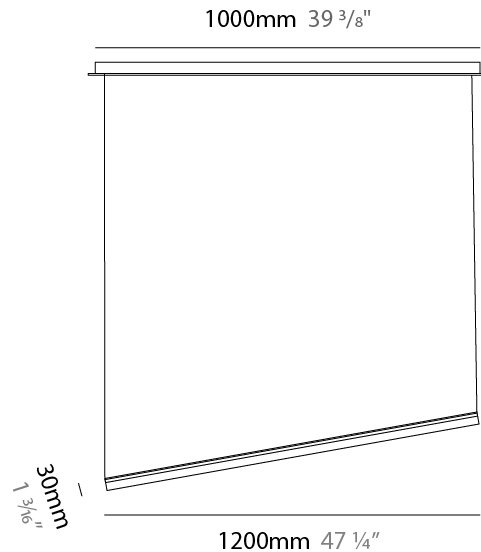

IXION SUSPENSION

D101830-

base number   LED Dimming   Color Temperature

1. To build a product code in our configurator select the specify button on the base model # product page
2. To build a manual product code on this datasheet choose from the options listed below in blue font and add the suffix to the base model #

GENERAL

Series: Ixion
Brand: Quasar
Division: Design
Mounting Type: Suspension
Mounting Location: Ceiling
Subcategory: Ambient

PHYSICAL

Shape: Rectangle
Length (mm): 1200
Length (in): 47 3/4
Height (mm): 30
Height (in): 1 3/16
Max. Overall Height (mm): 2030
Max. Overall Height (in): 79 15/16
Light Distribution: Omnidirectional
Weight (kg): 5
Weight (lbs): 11
Diffuser: Glass Half Matte / Half Clear
Fixture Material: Glass / Aluminum
Cable Details: 2000mm Cable

ELECTRICAL

Lamp Type: LED
Total Output Wattage (W): 14.4
Dimming: 0-10V Dimming / Phase Dimming (120Vac Only)
Driver Included: Yes
Driver Location: Integrated
Driver Type: Constant Voltage - Universal
Driver Class: Class 2
Input Voltage (V): 120 - 277
Output Voltage (V): 24
Upon Request: (Not included - see components) 0-10Vdc dimming / (Included) Phase dimming @120Vac only / Non-dimming @277Vac

LED

Number of LEDs: 1
Color Temperature (°K): 2400 / 2700 / 3000 / 4000
Max. Delivered Lumen (lm): 700 (2700K)
CRI: >90 CRI
Lamp Life (hrs): 50000

OPTICAL

RATINGS AND CERTIFICATIONS

Certified By: Certified for North American Standards
IP rating: IP20