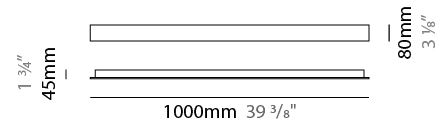

IXION SUSPENSION

D101830-

base number   LED Dimming   Color Temperature

1. To build a product code in our configurator select the specify button on the base model # product page
2. To build a manual product code on this datasheet choose from the options listed below in blue font and add the suffix to the base model #

GENERAL

Series: Ixion
Brand: Quasar
Division: Design
Mounting Type: Suspension
Mounting Location: Ceiling
Subcategory: Ambient

PHYSICAL

Shape: Rectangle
Length (mm): 1200
Length (in): 47 3/4
Height (mm): 30
Height (in): 1 3/16
Max. Overall Height (mm): 2030
Max. Overall Height (in): 79 15/16
Light Distribution: Omnidirectional
Weight (kg): 5
Weight (lbs): 11
Diffuser: Glass Half Matte / Half Clear
Fixture Material: Glass / Aluminum
Cable Details: 2000mm Cable

ELECTRICAL

Lamp Type: LED
Total Output Wattage (W): 14.4
Dimming: 0-10V Dimming / Phase Dimming (120Vac Only)
Driver Included: Yes
Driver Location: Integrated
Driver Type: Constant Voltage - Universal
Driver Class: Class 2
Input Voltage (V): 120 - 277
Output Voltage (V): 24
Upon Request: (Not included - see components) 0-10Vdc dimming / (Included) Phase dimming @120Vac only / Non-dimming @277Vac

LED

Number of LEDs: 1
Color Temperature (°K): 2400 / 2700 / 3000 / 4000
Max. Delivered Lumen (lm): 700 (2700K)
CRI: >90 CRI
Lamp Life (hrs): 50000

OPTICAL

RATINGS AND CERTIFICATIONS

Certified By: Certified for North American Standards
IP rating: IP20