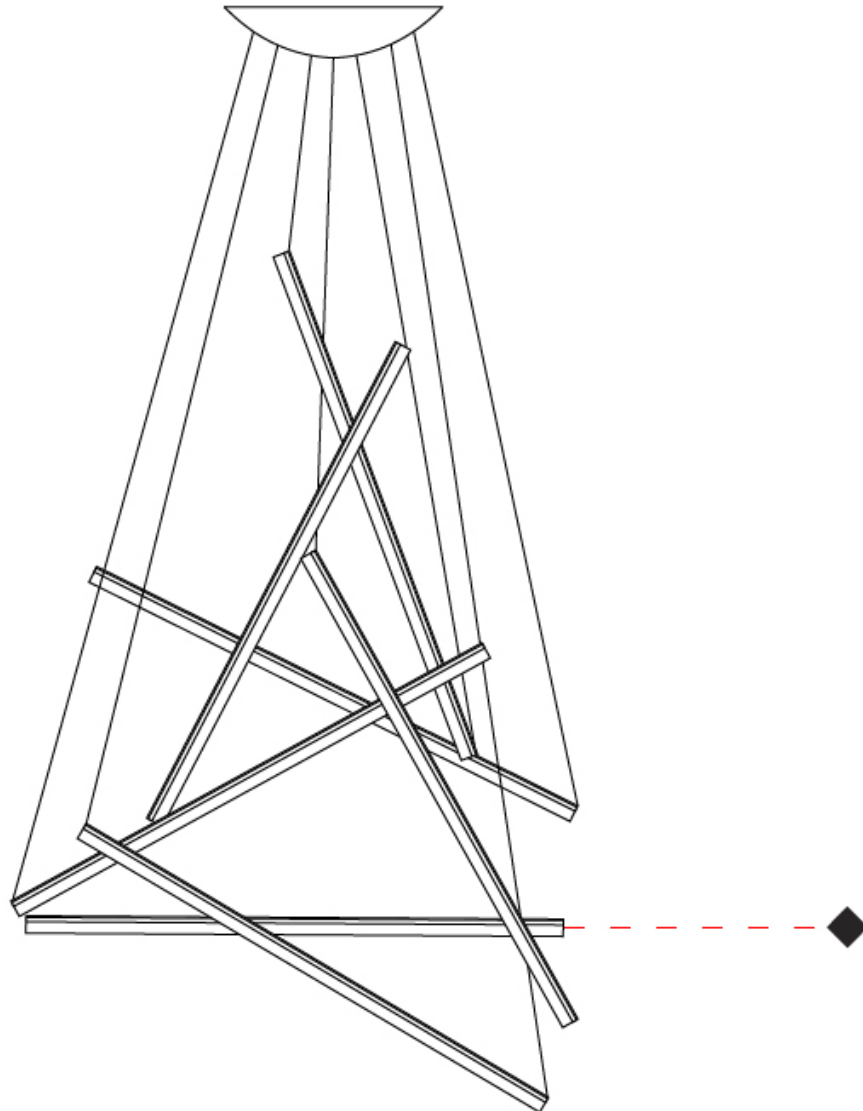

IXION 7 ROD SUSPENSION

D101544-

PROJECT _____

TYPE _____

SPECIFIER _____

QUANTITY _____

DATE _____

D