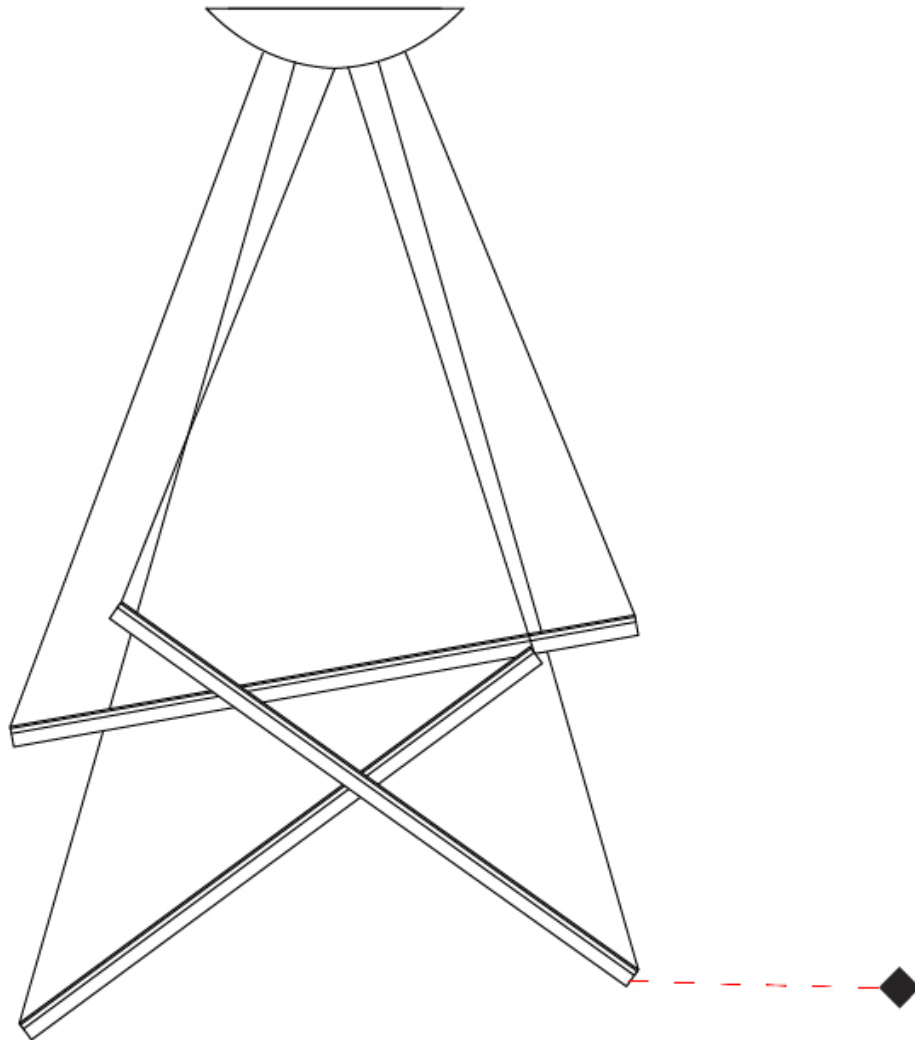

IXION 3 ROD SUSPENSION

D101542-

PROJECT	_____
TYPE	_____
SPECIFIER	_____
QUANTITY	_____
DATE	_____

D