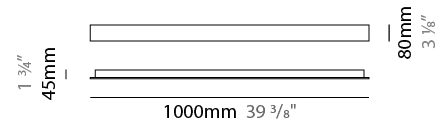

IXION SUSPENSION

D101830-

base number   LED Dimming   Color Temperature

1. To build a product code in our configurator select the specify button on the base model # product page
2. To build a manual product code on this datasheet choose from the options listed below in blue font and add the suffix to the base model #

GENERAL

Series: Ixion
Brand: Quasar
Division: Design
Mounting Type: Suspension
Mounting Location: Ceiling
Subcategory: Ambient

PHYSICAL

Shape: Rectangle
Length (mm): 1200
Length (in): 47 1/4
Height (mm): 30
Height (in): 1 3/16
Max. Overall Height (mm): 2030
Max. Overall Height (in): 79 15/16
Light Distribution: Omnidirectional
Weight (kg): 5
Weight (lbs): 11
Diffuser: Glass Half Matte / Half Clear
Fixture Material: Glass / Aluminum
Cable Details: 2000mm Cable

ELECTRICAL

Lamp Type: LED
Total Output Wattage (W): 14.4
Dimming: 0-10V Dimming / Phase Dimming (120Vac Only)
Driver Included: Yes
Driver Location: Integrated
Driver Type: Constant Voltage - Universal
Driver Class: Class 2
Input Voltage (V): 120 - 277
Output Voltage (V): 24
Upon Request: (Not included - see components) 0-10Vdc dimming / (Included) Phase dimming @120Vac only / Non-dimming @277Vac

LED

Number of LEDs: 1
Color Temperature (°K): 2400 / 2700 / 3000 / 4000
Max. Delivered Lumen (lm): 700 (2700K)
CRI: >90 CRI
Lamp Life (hrs): 50000

OPTICAL

RATINGS AND CERTIFICATIONS

Certified By: Certified for North American Standards
IP rating: IP20