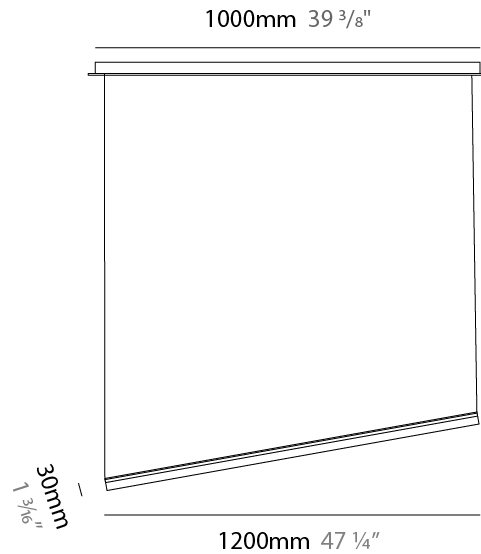

IXION SUSPENSION

D101830-

base number   LED Dimming   Color Temperature

1. To build a product code in our configurator select the specify button on the base model # product page
2. To build a manual product code on this datasheet choose from the options listed below in blue font and add the suffix to the base model #

GENERAL

Series: Ixion
Brand: Quasar
Division: Design
Mounting Type: Suspension
Mounting Location: Ceiling
Subcategory: Ambient

PHYSICAL

Shape: Rectangle
Length (mm): 1200
Length (in): 47 1/4
Height (mm): 30
Height (in): 1 3/16
Max. Overall Height (mm): 2030
Max. Overall Height (in): 79 15/16
Light Distribution: Omnidirectional
Weight (kg): 5
Weight (lbs): 11
Diffuser: Glass Half Matte / Half Clear
Fixture Material: Glass / Aluminum
Cable Details: 2000mm Cable

ELECTRICAL

Lamp Type: LED
Total Output Wattage (W): 14.4
Dimming: 0-10V Dimming / Phase Dimming (120Vac Only)
Driver Included: Yes
Driver Location: Integrated
Driver Type: Constant Voltage - Universal
Driver Class: Class 2
Input Voltage (V): 120 - 277
Output Voltage (V): 24
Upon Request: (Not included - see components) 0-10Vdc dimming / (Included) Phase dimming @120Vac only / Non-dimming @277Vac

LED

Number of LEDs: 1
Color Temperature (°K): 2400 / 2700 / 3000 / 4000
Max. Delivered Lumen (lm): 700 (2700K)
CRI: >90 CRI
Lamp Life (hrs): 50000

OPTICAL

RATINGS AND CERTIFICATIONS

Certified By: Certified for North American Standards
IP rating: IP20