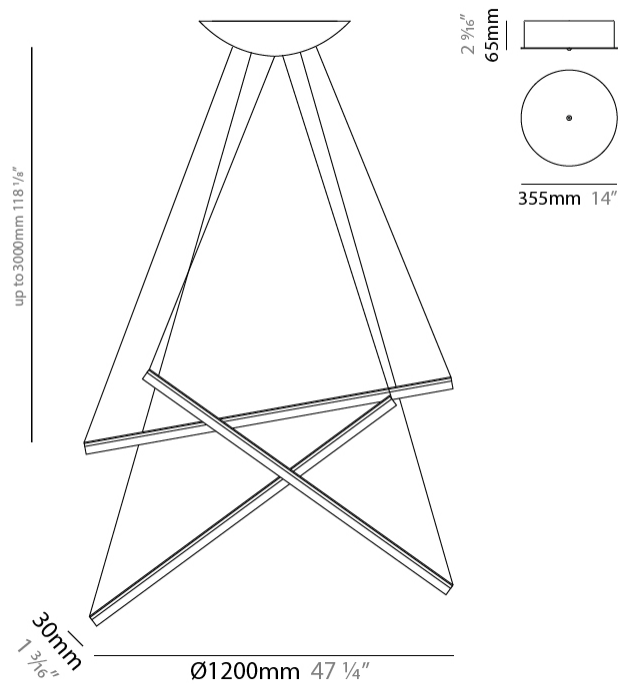

base number   LED Dimming   Color Temperature

1. To build a product code in our configurator select the specify button on the base model # product page
2. To build a manual product code on this datasheet choose from the options listed below in blue font and add the suffix to the base model #

GENERAL

Series: Ixion
Subseries: Ixion 3 rod
Partner: Quasar
Division: Design
Installation: Suspension
Product Type: Pendant
Mounting Location: Ceiling

PHYSICAL

Shape: Abstract
Length (mm): 1200
Length (in): 47 1/4
Height (mm): 30
Height (in): 1 3/16
Max. Overall Height (mm): 3030
Max. Overall Height (in): 119 5/16
Weight (kg): 9
Weight (lbs): 19.84
Diffuser: Glass Half Matte / Half Clear
Fixture Material: Glass / Aluminum
Cable Details: 3000mm Cable

ELECTRICAL

Lamp Type: LED
Total Output Wattage (W): 43.2
Max. Wattage Per Lamp (W): 14.4
Dimming: 0-10V Dimming / Phase Dimming (120Vac Only)
Driver Included: Yes
Driver Location: Integrated
Driver Type: Constant Voltage - Universal
Driver Class: Class 2
Input Voltage (V): 120 - 277
Output Voltage (V): 24
Upon Request: (Not included - see components) Integral: 0-10Vdc dimming / (Included) Integral: Phase dimming @120Vac only / 277Vac

LED

Number of LEDs: 3
Color Temperature (°K): 2400 / 2700 / 3000 / 4000
Max. Delivered Lumen (lm): 2100 (2700K)
CRI: >90 CRI
Lamp Life (hrs): 50000

OPTICAL

RATINGS AND CERTIFICATIONS

Certified By: Certified for North American Standards
IP rating: IP20