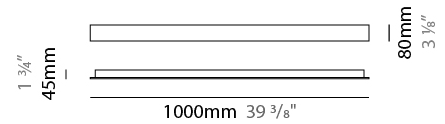

IXION SUSPENSION

D101830-

base number   LED Dimming   Color Temperature

1. To build a product code in our configurator select the specify button on the base model # product page
2. To build a manual product code on this datasheet choose from the options listed below in blue font and add the suffix to the base model #

GENERAL

Series: Ixion
Partner: Quasar
Division: Design
Installation: Suspension
Product Type: Pendant
Mounting Location: Ceiling

PHYSICAL

Shape: Rectangle
Length (mm): 1200
Length (in): 47 1/4
Height (mm): 30
Height (in): 1 3/16
Max. Overall Height (mm): 2030
Max. Overall Height (in): 79 15/16
Weight (kg): 5
Weight (lbs): 11
Diffuser: Glass Half Matte / Half Clear
Fixture Material: Glass / Aluminum
Cable Details: 2000mm Cable

ELECTRICAL

Lamp Type: LED
Total Output Wattage (W): 14.4
Dimming: 0-10V Dimming / Phase Dimming (120Vac Only)
Driver Included: Yes
Driver Location: Integrated
Driver Type: Constant Voltage - Universal
Driver Class: Class 2
Input Voltage (V): 120 - 277
Output Voltage (V): 24
Upon Request: (Not included - see components) 0-10Vdc dimming / (Included) Phase dimming @120Vac only / Non-dimming @277Vac

LED

Number of LEDs: 1
Color Temperature (°K): 2400 / 2700 / 3000 / 4000
Max. Delivered Lumen (lm): 700 (2700K)
CRI: >90 CRI
Lamp Life (hrs): 50000

OPTICAL

RATINGS AND CERTIFICATIONS

Certified By: Certified for North American Standards
IP rating: IP20