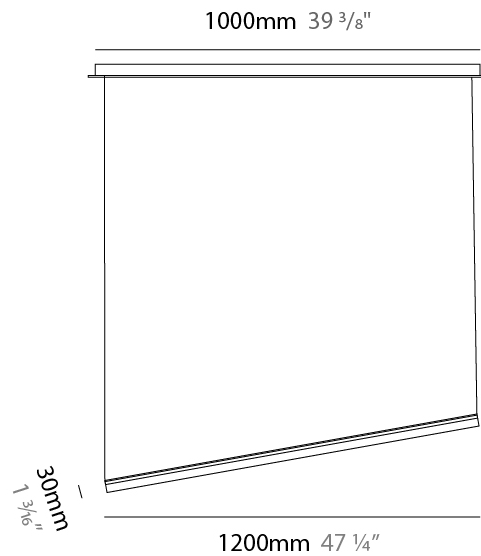

IXION SUSPENSION

D101830-

base number   LED Dimming   Color Temperature

1. To build a product code in our configurator select the specify button on the base model # product page
2. To build a manual product code on this datasheet choose from the options listed below in blue font and add the suffix to the base model #

GENERAL

Series: Ixion
Partner: Quasar
Division: Design
Installation: Suspension
Product Type: Pendant
Mounting Location: Ceiling

PHYSICAL

Shape: Rectangle
Length (mm): 1200
Length (in): 47 1/4
Height (mm): 30
Height (in): 1 3/16
Max. Overall Height (mm): 2030
Max. Overall Height (in): 79 15/16
Weight (kg): 5
Weight (lbs): 11
Diffuser: Glass Half Matte / Half Clear
Fixture Material: Glass / Aluminum
Cable Details: 2000mm Cable

ELECTRICAL

Lamp Type: LED
Total Output Wattage (W): 14.4
Dimming: 0-10V Dimming / Phase Dimming (120Vac Only)
Driver Included: Yes
Driver Location: Integrated
Driver Type: Constant Voltage - Universal
Driver Class: Class 2
Input Voltage (V): 120 - 277
Output Voltage (V): 24
Upon Request: (Not included - see components) 0-10Vdc dimming / (Included) Phase dimming @120Vac only / Non-dimming @277Vac

LED

Number of LEDs: 1
Color Temperature (°K): 2400 / 2700 / 3000 / 4000
Max. Delivered Lumen (lm): 700 (2700K)
CRI: >90 CRI
Lamp Life (hrs): 50000

OPTICAL

RATINGS AND CERTIFICATIONS

Certified By: Certified for North American Standards
IP rating: IP20