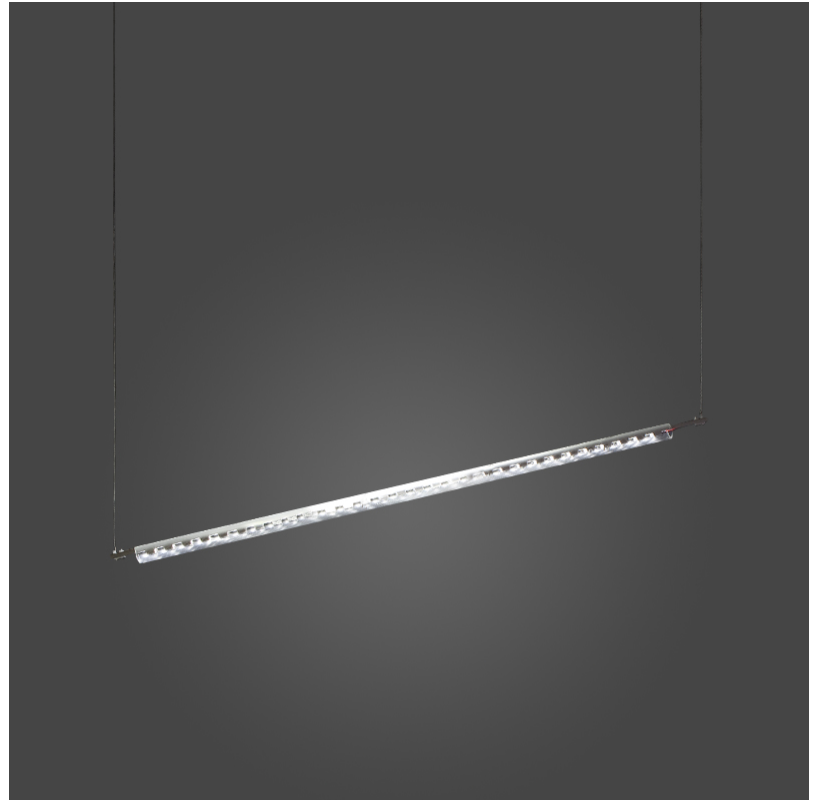

IXION SUSPENSION

D101830-

base number   LED Dimming   Color Temperature

1. To build a product code in our configurator select the specify button on the base model # product page
2. To build a manual product code on this datasheet choose from the options listed below in blue font and add the suffix to the base model #

GENERAL

Series: Ixion
Partner: Quasar
Division: Design
Installation: Suspension
Product Type: Pendant
Mounting Location: Ceiling

PHYSICAL

Shape: Rectangle
Length (mm): 1200
Length (in): 47 1/4
Height (mm): 30
Height (in): 1 3/16
Max. Overall Height (mm): 2030
Max. Overall Height (in): 79 15/16
Weight (kg): 5
Weight (lbs): 11
Diffuser: Glass Half Matte / Half Clear
Fixture Material: Glass / Aluminum
Cable Details: 2000mm Cable

ELECTRICAL

Lamp Type: LED
Total Output Wattage (W): 14.4
Dimming: 0-10V Dimming / Phase Dimming (120Vac Only)
Driver Included: Yes
Driver Location: Integrated
Driver Type: Constant Voltage - Universal
Driver Class: Class 2
Input Voltage (V): 120 - 277
Output Voltage (V): 24
Upon Request: (Not included - see components) 0-10Vdc dimming / (Included) Phase dimming @120Vac only / Non-dimming @277Vac

LED

Number of LEDs: 1
Color Temperature (°K): 2400 / 2700 / 3000 / 4000
Max. Delivered Lumen (lm): 700 (2700K)
CRI: >90 CRI
Lamp Life (hrs): 50000

OPTICAL

RATINGS AND CERTIFICATIONS

Certified By: Certified for North American Standards
IP rating: IP20