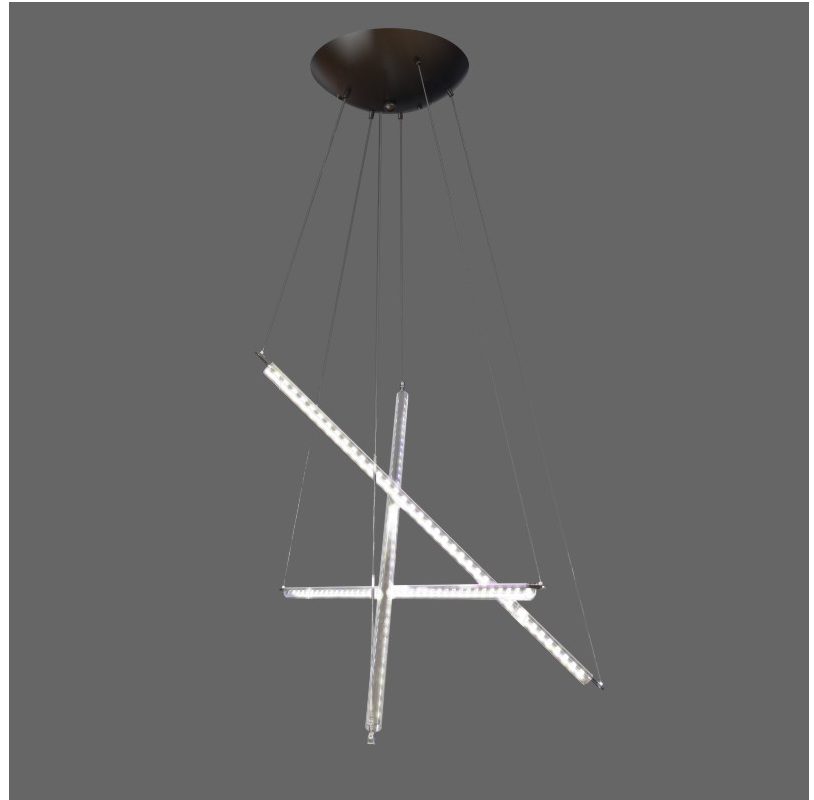

base number   LED Dimming   Color Temperature

1. To build a product code in our configurator select the specify button on the base model # product page
2. To build a manual product code on this datasheet choose from the options listed below in blue font and add the suffix to the base model #

GENERAL

Series: Ixion
Subseries: Ixion 3 rod
Partner: Quasar
Division: Design
Installation: Suspension
Product Type: Pendant
Mounting Location: Ceiling

PHYSICAL

Shape: Abstract
Length (mm): 1200
Length (in): 47 1/4
Height (mm): 30
Height (in): 1 3/16
Max. Overall Height (mm): 3030
Max. Overall Height (in): 119 5/16
Weight (kg): 9
Weight (lbs): 19.84
Diffuser: Glass Half Matte / Half Clear
Fixture Material: Glass / Aluminum
Cable Details: 3000mm Cable

ELECTRICAL

Lamp Type: LED
Total Output Wattage (W): 43.2
Max. Wattage Per Lamp (W): 14.4
Dimming: 0-10V Dimming / Phase Dimming (120Vac Only)
Driver Included: Yes
Driver Location: Integrated
Driver Type: Constant Voltage - Universal
Driver Class: Class 2
Input Voltage (V): 120 - 277
Output Voltage (V): 24
Upon Request: (Not included - see components) Integral: 0-10Vdc dimming / (Included) Integral: Phase dimming @120Vac only / 277Vac

LED

Number of LEDs: 3
Color Temperature (°K): 2400 / 2700 / 3000 / 4000
Max. Delivered Lumen (lm): 2100 (2700K)
CRI: >90 CRI
Lamp Life (hrs): 50000

OPTICAL

RATINGS AND CERTIFICATIONS

Certified By: Certified for North American Standards
IP rating: IP20