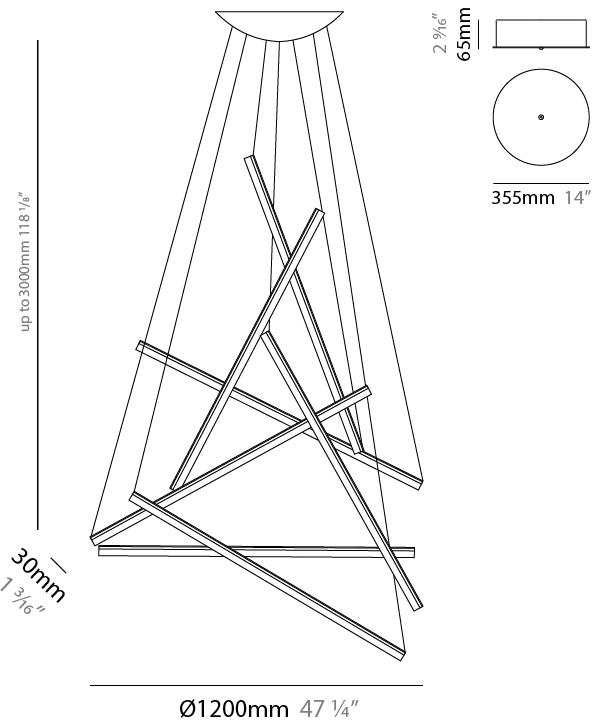

PROJECT
TYPE
SPECIFIER
QUANTITY
DATE

1. To build a product code in our configurator select the specify button on the base model # product page
2. To build a manual product code on this datasheet choose from the options listed below in blue font and add the suffix to the base model #

GENERAL

Series: Ixion
Subseries: Ixion 7 rod
Partner: Quasar
Division: Design
Installation: Suspension
Product Type: Pendant
Mounting Location: Ceiling

PHYSICAL

Shape: Abstract
Length (mm): 1200
Length (in): 47 1/4
Height (mm): 30
Height (in): 1 3/16
Max. Overall Height (mm): 3030
Max. Overall Height (in): 119 5/16
Weight (kg): 15
Weight (lbs): 33.07
Diffuser: Glass Half Matte / Half Clear
Fixture Material: Glass / Aluminum
Cable Details: 3000mm Cable

ELECTRICAL

Lamp Type: LED
Total Output Wattage (W): 100.8
Max. Wattage Per Lamp (W): 14.4
Dimming: 0-10V Dimming / Phase Dimming (120Vac Only)
Driver Included: Yes
Driver Location: Integrated
Driver Type: Constant Voltage - Universal
Driver Class: Class 2
Input Voltage (V): 120 - 277
Output Voltage (V): 24
Upon Request: (Not included - see components) Integral: 0-10Vdc dimming / (Included) Integral: Phase dimming @120Vac only / 277Vac

LED

Color Temperature (°K): 2400 / 2700 / 3000 / 4000
Max. Delivered Lumen (lm): 4900 (2700K)
CRI: >90 CRI
Lamp Life (hrs): 50000

OPTICAL

RATINGS AND CERTIFICATIONS

Certified By: Certified for North American Standards
IP rating: IP20