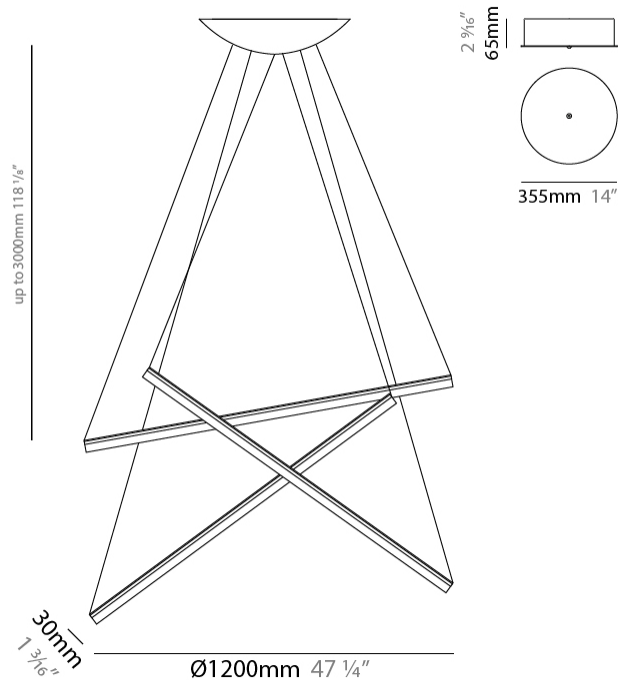

1. To build a product code in our configurator select the specify button on the base model # product page
2. To build a manual product code on this datasheet choose from the options listed below in blue font and add the suffix to the base model #

GENERAL

Series: Ixion
Subseries: Ixion 3 rod
Brand: Quasar
Division: Design
Mounting Type: Suspension
Mounting Location: Ceiling
Subcategory: Pendant

PHYSICAL

Shape: Abstract
Length (mm): 1200
Length (in): 47 3/4
Height (mm): 30
Height (in): 1 3/16
Max. Overall Height (mm): 3030
Max. Overall Height (in): 119 5/16
Light Distribution: Omnidirectional
Weight (kg): 9
Weight (lbs): 19.84
Diffuser: Glass Half Matte / Half Clear
Fixture Material: Glass / Aluminum
Cable Details: 3000mm Cable

ELECTRICAL

Lamp Type: LED
Total Output Wattage (W): 43.2
Max. Wattage Per Lamp (W): 14.4
[Dimming: 0-10V Dimming / Phase Dimming (120Vac Only)](#)
Driver Included: Yes
Driver Location: Integrated
Driver Type: Constant Voltage - Universal
Driver Class: Class 2
Input Voltage (V): 120 - 277
Output Voltage (V): 24
Upon Request: (Not included - see components) Integral: 0-10Vdc dimming / (Included) Integral: Phase dimming @120Vac only / 277Vac

LED

Number of LEDs: 3
[Color Temperature (°K): 2400 / 2700 / 3000 / 4000](#)
Max. Delivered Lumen (lm): 2100 (2700K)
CRI: >90 CRI
Lamp Life (hrs): 50000

OPTICAL

RATINGS AND CERTIFICATIONS

Certified By: Certified for North American Standards
IP rating: IP20