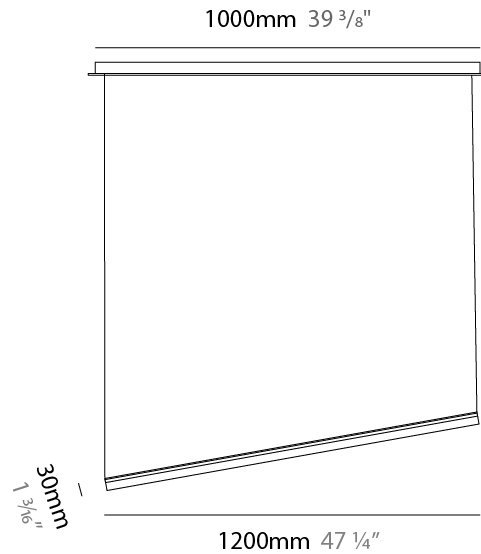

IXION SUSPENSION

D101830-

base number   LED Dimming   Color Temperature

1. To build a product code in our configurator select the specify button on the base model # product page
2. To build a manual product code on this datasheet choose from the options listed below in blue font and add the suffix to the base model #

GENERAL

Series: Ixion
Brand: Quasar
Division: Design
Mounting Type: Suspension
Mounting Location: Ceiling
Subcategory: Ambient

PHYSICAL

Shape: Rectangle
Length (mm): 1200
Length (in): 47 3/4
Height (mm): 30
Height (in): 1 3/16
Max. Overall Height (mm): 2030
Max. Overall Height (in): 79 15/16
Light Distribution: Omnidirectional
Weight (kg): 5
Weight (lbs): 11
Diffuser: Glass Half Matte / Half Clear
Fixture Material: Glass / Aluminum
Cable Details: 2000mm Cable

ELECTRICAL

Lamp Type: LED
Total Output Wattage (W): 14.4
Dimming: 0-10V Dimming / Phase Dimming (120Vac Only)
Driver Included: Yes
Driver Location: Integrated
Driver Type: Constant Voltage - Universal
Driver Class: Class 2
Input Voltage (V): 120 - 277
Output Voltage (V): 24
Upon Request: (Not included - see components) 0-10Vdc dimming / (Included) Phase dimming @120Vac only / Non-dimming @277Vac

LED

Number of LEDs: 1
Color Temperature (°K): 2400 / 2700 / 3000 / 4000
Max. Delivered Lumen (lm): 700 (2700K)
CRI: >90 CRI
Lamp Life (hrs): 50000

OPTICAL

RATINGS AND CERTIFICATIONS

Certified By: Certified for North American Standards
IP rating: IP20