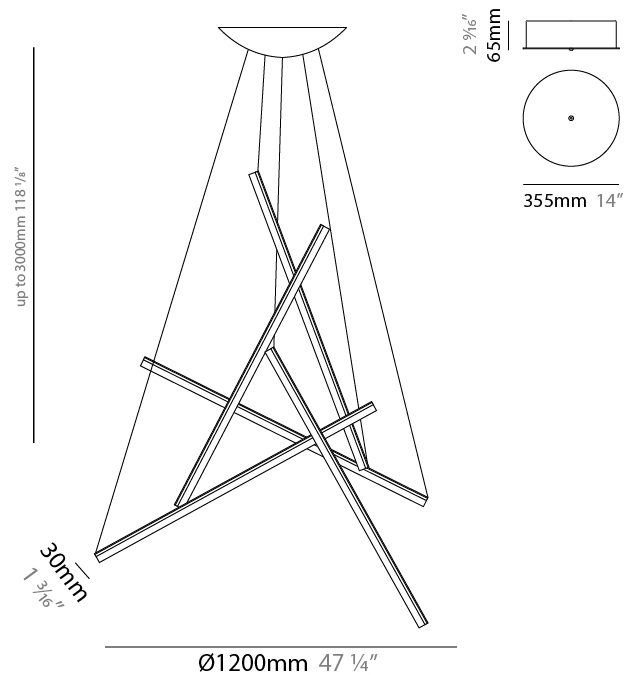

1. To build a product code in our configurator select the specify button on the base model # product page
2. To build a manual product code on this datasheet choose from the options listed below in blue font and add the suffix to the base model #

GENERAL

Series: Ixion
Subseries: Ixion 5 rod
Brand: Quasar
Division: Design
Mounting Type: Suspension
Mounting Location: Ceiling
Subcategory: Pendant

PHYSICAL

Shape: Abstract
Length (mm): 1150
Length (in): 45 1/4
Height (mm): 30
Height (in): 1 3/16
Max. Overall Height (mm): 3030
Max. Overall Height (in): 119 5/16
Light Distribution: Omnidirectional
Weight (kg): 13
Weight (lbs): 28.66
Diffuser: Glass Half Matte / Half Clear
Fixture Material: Glass / Aluminum
Cable Details: 3000mm Cable

ELECTRICAL

Lamp Type: LED
Total Output Wattage (W): 72
Max. Wattage Per Lamp (W): 14.4
Dimming: 0-10V Dimming / Phase Dimming (120Vac Only)
Driver Included: Yes
Driver Location: Integrated
Driver Type: Constant Voltage - Universal
Driver Class: Class 2
Input Voltage (V): 120 - 277
Output Voltage (V): 24
Upon Request: (Not included - see components) Integral: 0-10Vdc dimming / (Included) Integral: Phase dimming @120Vac only / 277Vac

LED

Number of LEDs: 5
Color Temperature (°K): 2400 / 2700 / 3000 / 4000
Max. Delivered Lumen (lm): 3500 (2700K)
CRI: >90 CRI
Lamp Life (hrs): 50000

OPTICAL

RATINGS AND CERTIFICATIONS

Certified By: Certified for North American Standards
IP rating: IP20