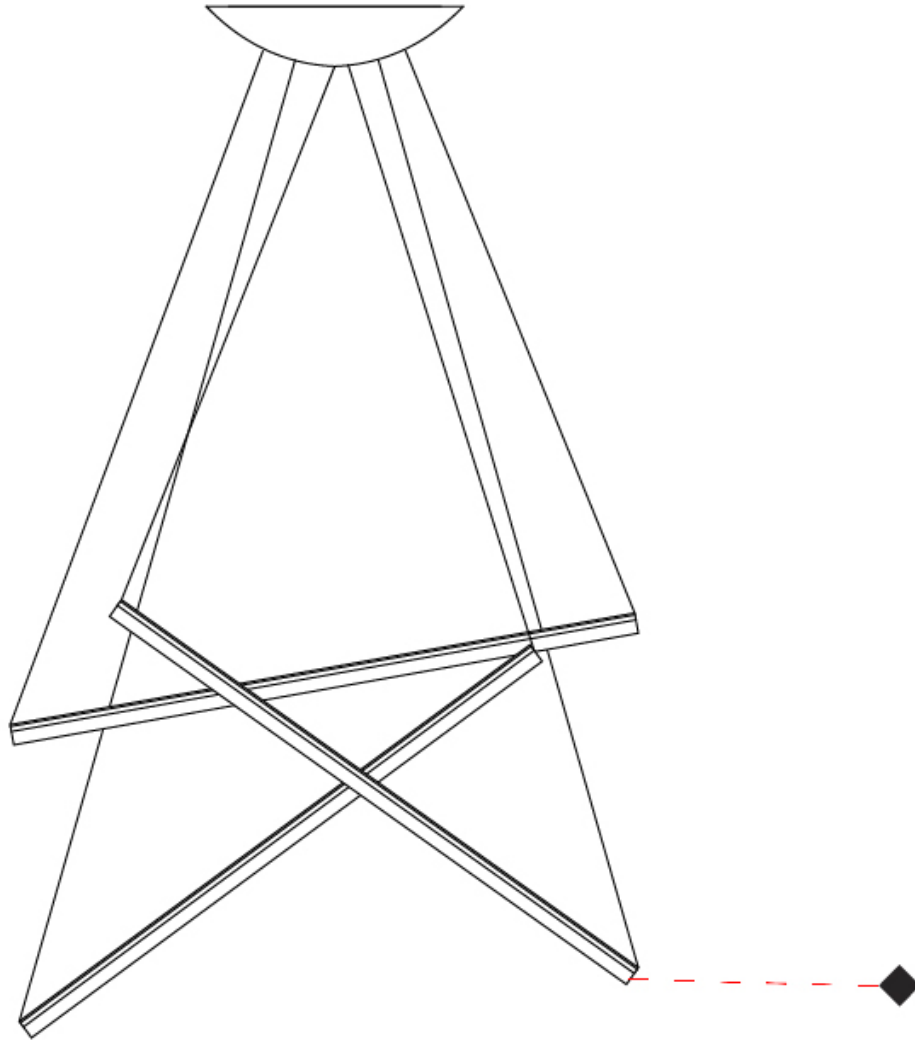

IXION 3 ROD SUSPENSION

D101542-

PROJECT	_____
TYPE	_____
SPECIFIER	_____
QUANTITY	_____
DATE	_____

D