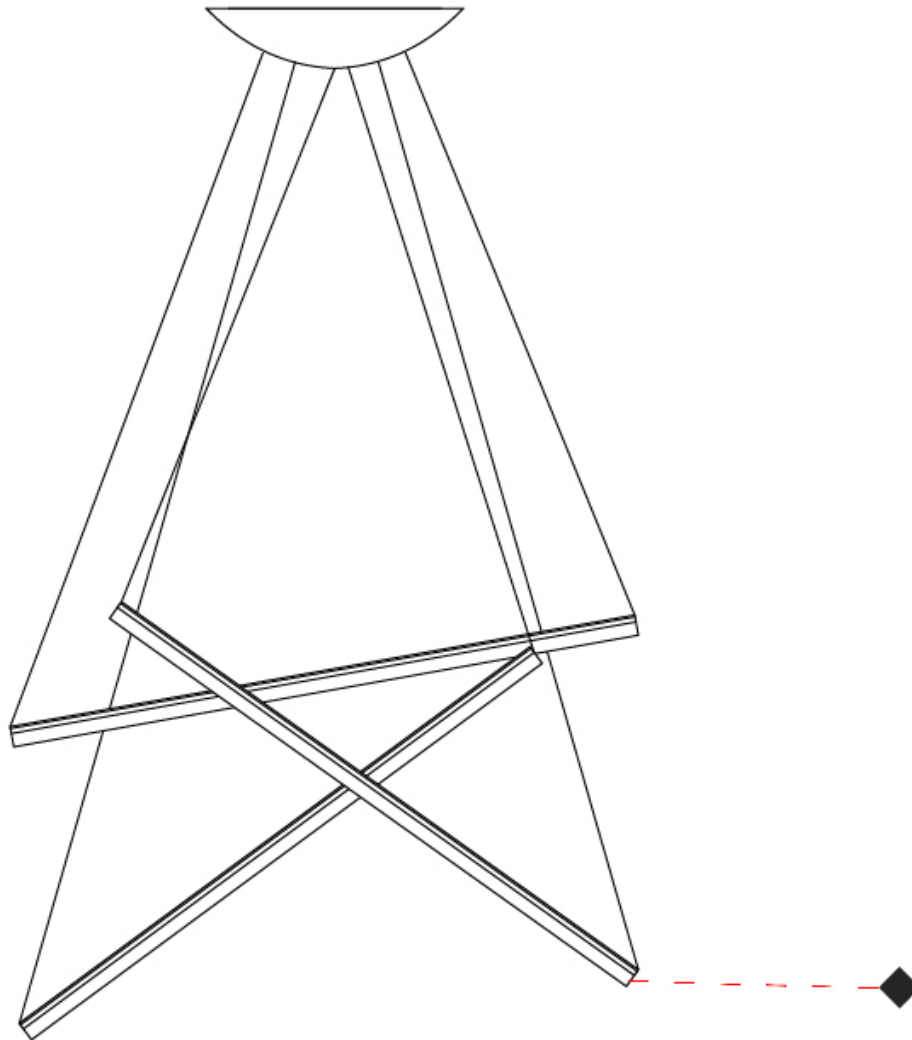

IXION 3 ROD SUSPENSION

D101542-

PROJECT

TYPE

SPECIFIER

QUANTITY

DATE

D