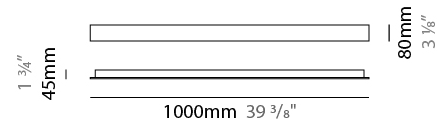

IXION SUSPENSION

D101830-

base number   LED Dimming   Color Temperature

1. To build a product code in our configurator select the specify button on the base model # product page
2. To build a manual product code on this datasheet choose from the options listed below in blue font and add the suffix to the base model #

GENERAL

Series: Ixion
Brand: Quasar
Division: Design
Mounting Type: Suspension
Mounting Location: Ceiling
Subcategory: Ambient

PHYSICAL

Shape: Rectangle
Length (mm): 1200
Length (in): 47 3/4
Height (mm): 30
Height (in): 1 3/16
Max. Overall Height (mm): 2030
Max. Overall Height (in): 79 15/16
Light Distribution: Omnidirectional
Weight (kg): 5
Weight (lbs): 11
Diffuser: Glass Half Matte / Half Clear
Fixture Material: Glass / Aluminum
Cable Details: 2000mm Cable

ELECTRICAL

Lamp Type: LED
Total Output Wattage (W): 14.4
Dimming: 0-10V Dimming / Phase Dimming (120Vac Only)
Driver Included: Yes
Driver Location: Integrated
Driver Type: Constant Voltage - Universal
Driver Class: Class 2
Input Voltage (V): 120 - 277
Output Voltage (V): 24
Upon Request: (Not included - see components) 0-10Vdc dimming / (Included) Phase dimming @120Vac only / Non-dimming @277Vac

LED

Number of LEDs: 1
Color Temperature (°K): 2400 / 2700 / 3000 / 4000
Max. Delivered Lumen (lm): 700 (2700K)
CRI: >90 CRI
Lamp Life (hrs): 50000

OPTICAL

RATINGS AND CERTIFICATIONS

Certified By: Certified for North American Standards
IP rating: IP20