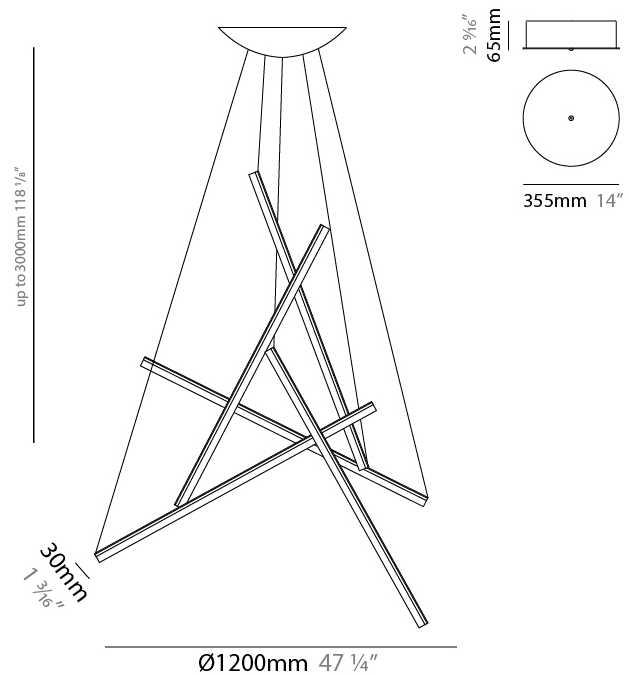

base number   LED Dimming   Color Temperature

1. To build a product code in our configurator select the specify button on the base model # product page
2. To build a manual product code on this datasheet choose from the options listed below in blue font and add the suffix to the base model #

GENERAL

Series: Ixion
Subseries: Ixion 5 rod
Partner: Quasar
Division: Design
Installation: Suspension
Product Type: Pendant
Mounting Location: Ceiling

PHYSICAL

Shape: Abstract
Length (mm): 1150
Length (in): 45 1/4
Height (mm): 30
Height (in): 1 3/16
Max. Overall Height (mm): 3030
Max. Overall Height (in): 119 5/16
Weight (kg): 13
Weight (lbs): 28.66
Diffuser: Glass Half Matte / Half Clear
Fixture Material: Glass / Aluminum
Cable Details: 3000mm Cable

ELECTRICAL

Lamp Type: LED
Total Output Wattage (W): 72
Max. Wattage Per Lamp (W): 14.4
Dimming: 0-10V Dimming / Phase Dimming (120Vac Only)
Driver Included: Yes
Driver Location: Integrated
Driver Type: Constant Voltage - Universal
Driver Class: Class 2
Input Voltage (V): 120 - 277
Output Voltage (V): 24
Upon Request: (Not included - see components) Integral: 0-10Vdc dimming / (Included) Integral: Phase dimming @120Vac only / 277Vac

LED

Number of LEDs: 5
Color Temperature (°K): 2400 / 2700 / 3000 / 4000
Max. Delivered Lumen (lm): 3500 (2700K)
CRI: >90 CRI
Lamp Life (hrs): 50000

OPTICAL

RATINGS AND CERTIFICATIONS

Certified By: Certified for North American Standards
IP rating: IP20