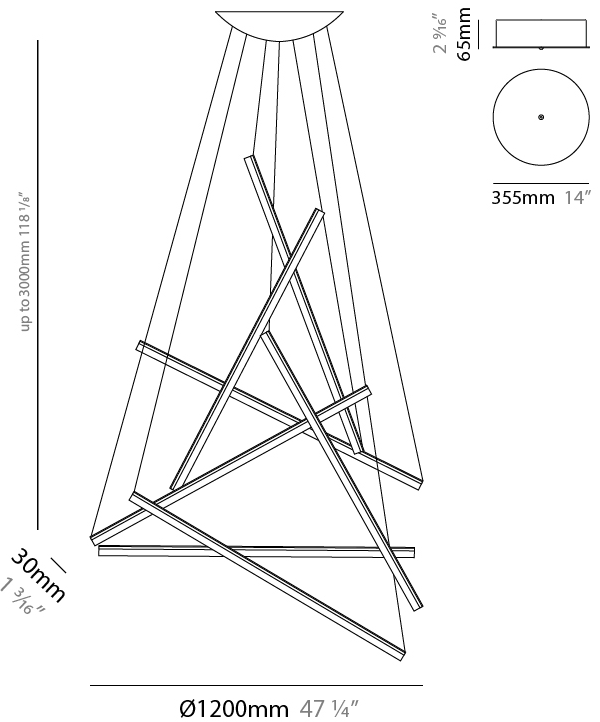

D101544-

base number   LED Dimming   Color Temperature

1. To build a product code in our configurator select the specify button on the base model # product page
2. To build a manual product code on this datasheet choose from the options listed below in blue font and add the suffix to the base model #

GENERAL

Series: Ixion
Subseries: Ixion 7 rod
Partner: Quasar
Division: Design
Installation: Suspension
Product Type: Pendant
Mounting Location: Ceiling

PHYSICAL

Shape: Abstract
Length (mm): 1200
Length (in): 47 1/4
Height (mm): 30
Height (in): 1 3/16
Max. Overall Height (mm): 3030
Max. Overall Height (in): 119 5/16
Weight (kg): 15
Weight (lbs): 33.07
Diffuser: Glass Half Matte / Half Clear
Fixture Material: Glass / Aluminum
Cable Details: 3000mm Cable

ELECTRICAL

Lamp Type: LED
Total Output Wattage (W): 100.8
Max. Wattage Per Lamp (W): 14.4
Dimming: 0-10V Dimming / Phase Dimming (120Vac Only)
Driver Included: Yes
Driver Location: Integrated
Driver Type: Constant Voltage - Universal
Driver Class: Class 2
Input Voltage (V): 120 - 277
Output Voltage (V): 24
Upon Request: (Not included - see components) Integral: 0-10Vdc dimming / (Included) Integral: Phase dimming @120Vac only / 277Vac

LED

Color Temperature (°K): 2400 / 2700 / 3000 / 4000
Max. Delivered Lumen (lm): 4900 (2700K)
CRI: >90 CRI
Lamp Life (hrs): 50000

OPTICAL

RATINGS AND CERTIFICATIONS

Certified By: Certified for North American Standards
IP rating: IP20