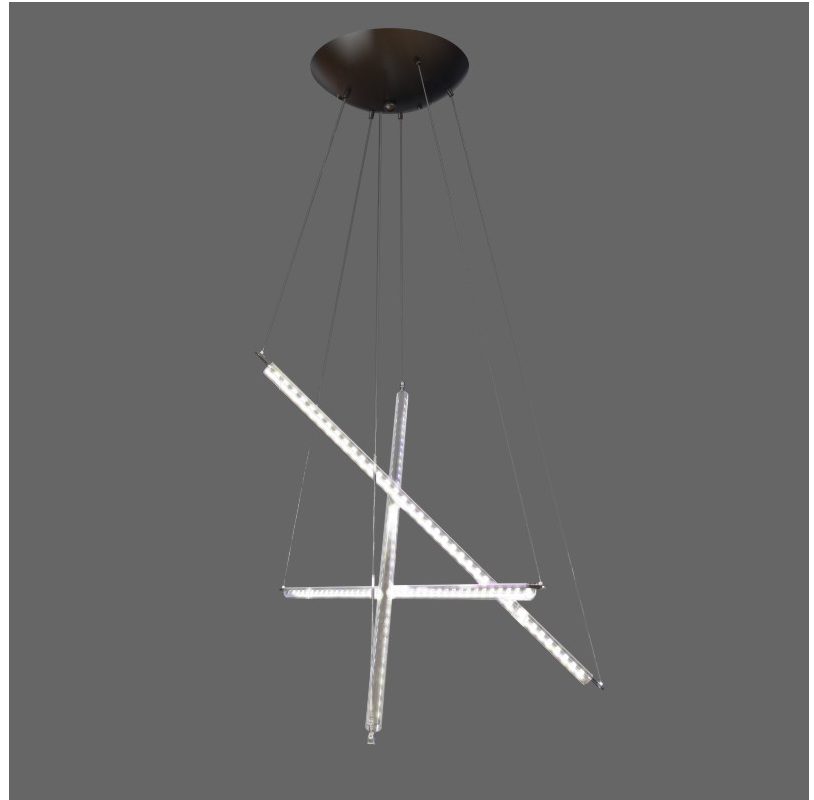

IXION 3 ROD SUSPENSION

D101542-

base number   LED Dimming   Color Temperature

1. To build a product code in our configurator select the specify button on the base model # product page
2. To build a manual product code on this datasheet choose from the options listed below in blue font and add the suffix to the base model #

GENERAL

Series: Ixion
Subseries: Ixion 3 rod
Partner: Quasar
Division: Design
Installation: Suspension
Product Type: Pendant
Mounting Location: Ceiling

PHYSICAL

Shape: Abstract
Length (mm): 1200
Length (in): 47 1/4
Height (mm): 30
Height (in): 1 3/16
Max. Overall Height (mm): 3030
Max. Overall Height (in): 119 5/16
Weight (kg): 9
Weight (lbs): 19.84
Diffuser: Glass Half Matte / Half Clear
Fixture Material: Glass / Aluminum
Cable Details: 3000mm Cable

ELECTRICAL

Lamp Type: LED
Total Output Wattage (W): 20
Dimming: 0-10V Dimming / Phase Dimming (120Vac Only)
Driver Included: Yes
Driver Location: Integrated
Driver Type: Constant Voltage - Universal
Driver Class: Class 2
Input Voltage (V): 120 - 277
Output Voltage (V): 24
Upon Request: (Not included - see components) Integral: 0-10Vdc dimming / (Included) Integral: Phase dimming @120Vac only / 277Vac

LED

Number of LEDs: 3
Color Temperature (°K): 2400 / 2700 / 3000 / 4000
Max. Delivered Lumen (lm): 2100 (2700K)
CRI: >90 CRI
Lamp Life (hrs): 50000

OPTICAL

RATINGS AND CERTIFICATIONS

Certified By: Certified for North American Standards
IP rating: IP20