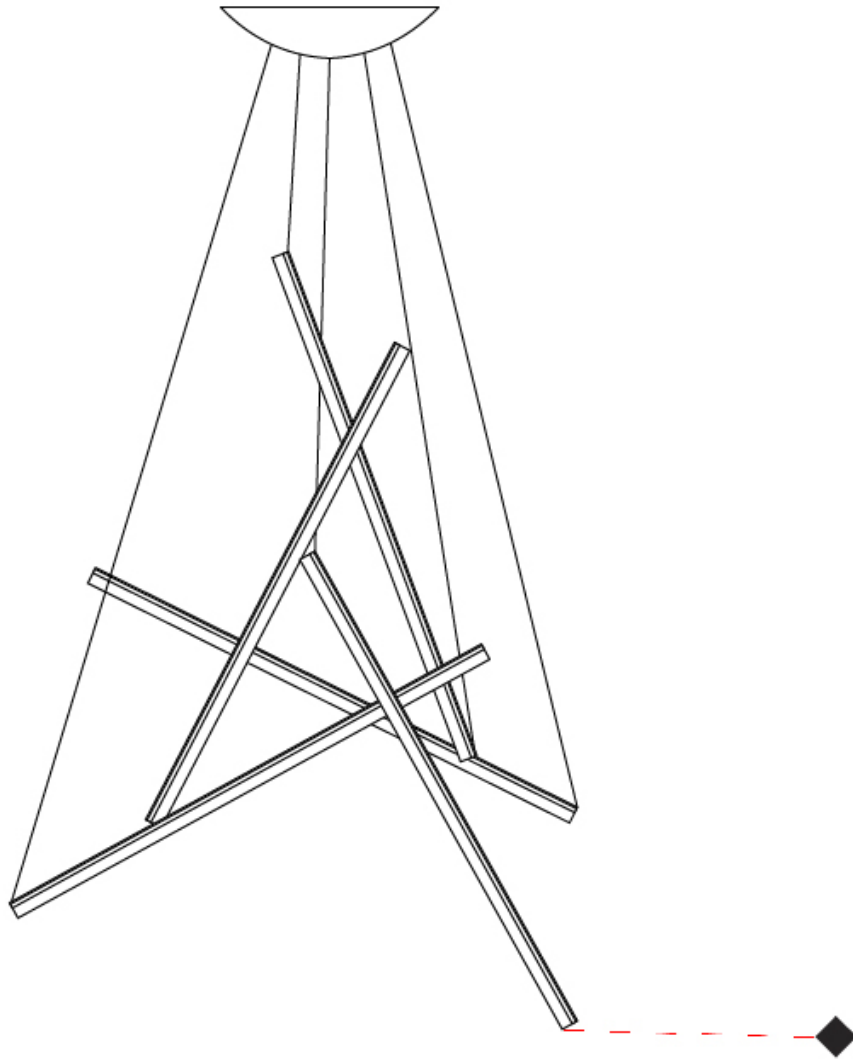

IXION 5 ROD SUSPENSION

D101543-

PROJECT	_____
TYPE	_____
SPECIFIER	_____
QUANTITY	_____
DATE	_____

D