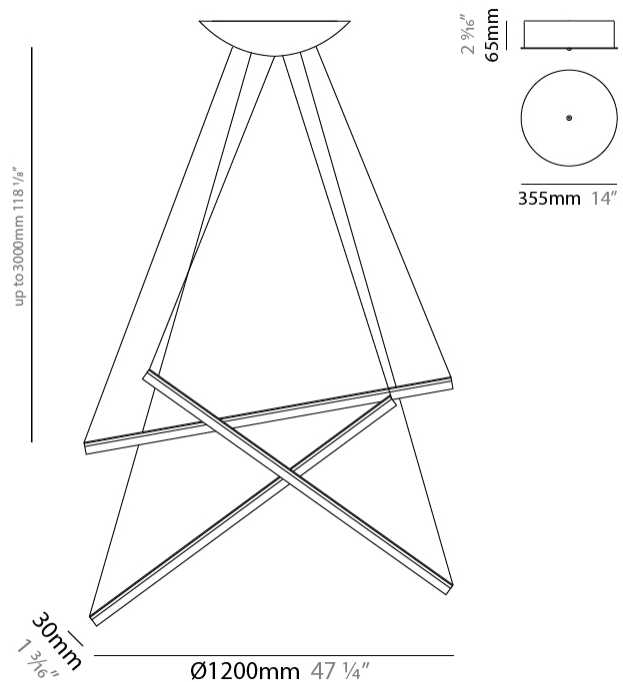

IXION 3 ROD SUSPENSION

D101542-

base number   LED Dimming   Color Temperature

1. To build a product code in our configurator select the specify button on the base model # product page
2. To build a manual product code on this datasheet choose from the options listed below in blue font and add the suffix to the base model #

GENERAL

Series: Ixion
Subseries: Ixion 3 rod
Partner: Quasar
Division: Design
Installation: Suspension
Product Type: Pendant
Mounting Location: Ceiling

PHYSICAL

Shape: Abstract
Length (mm): 1200
Length (in): 47 1/4
Height (mm): 30
Height (in): 1 3/16
Max. Overall Height (mm): 3030
Max. Overall Height (in): 119 5/16
Weight (kg): 9
Weight (lbs): 19.84
Diffuser: Glass Half Matte / Half Clear
Fixture Material: Glass / Aluminum
Cable Details: 3000mm Cable

ELECTRICAL

Lamp Type: LED
Total Output Wattage (W): 20
Dimming: 0-10V Dimming / Phase Dimming (120Vac Only)
Driver Included: Yes
Driver Location: Integrated
Driver Type: Constant Voltage - Universal
Driver Class: Class 2
Input Voltage (V): 120 - 277
Output Voltage (V): 24
Upon Request: (Not included - see components) Integral: 0-10Vdc dimming / (Included) Integral: Phase dimming @120Vac only / 277Vac

LED

Number of LEDs: 3
Color Temperature (°K): 2400 / 2700 / 3000 / 4000
Max. Delivered Lumen (lm): 2100 (2700K)
CRI: >90 CRI
Lamp Life (hrs): 50000

OPTICAL

RATINGS AND CERTIFICATIONS

Certified By: Certified for North American Standards
IP rating: IP20