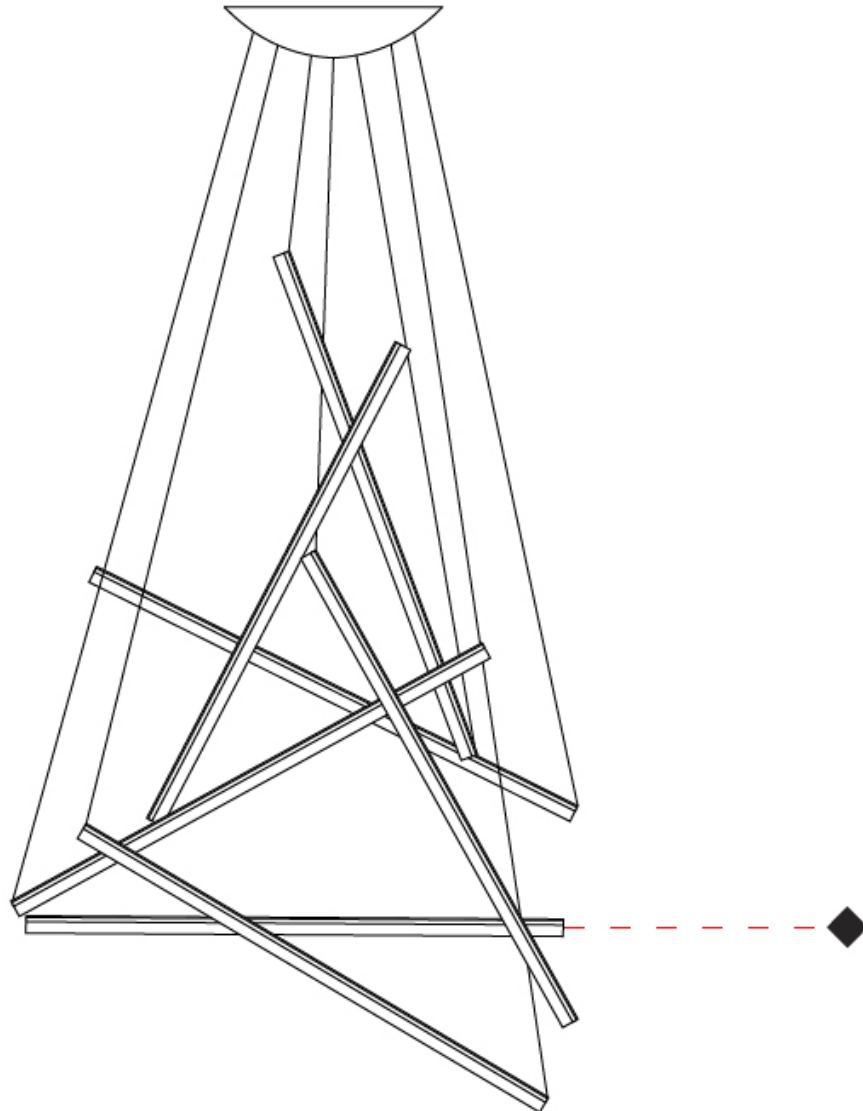

IXION 7 ROD SUSPENSION

D101544-

PROJECT	_____
TYPE	_____
SPECIFIER	_____
QUANTITY	_____
DATE	_____

D