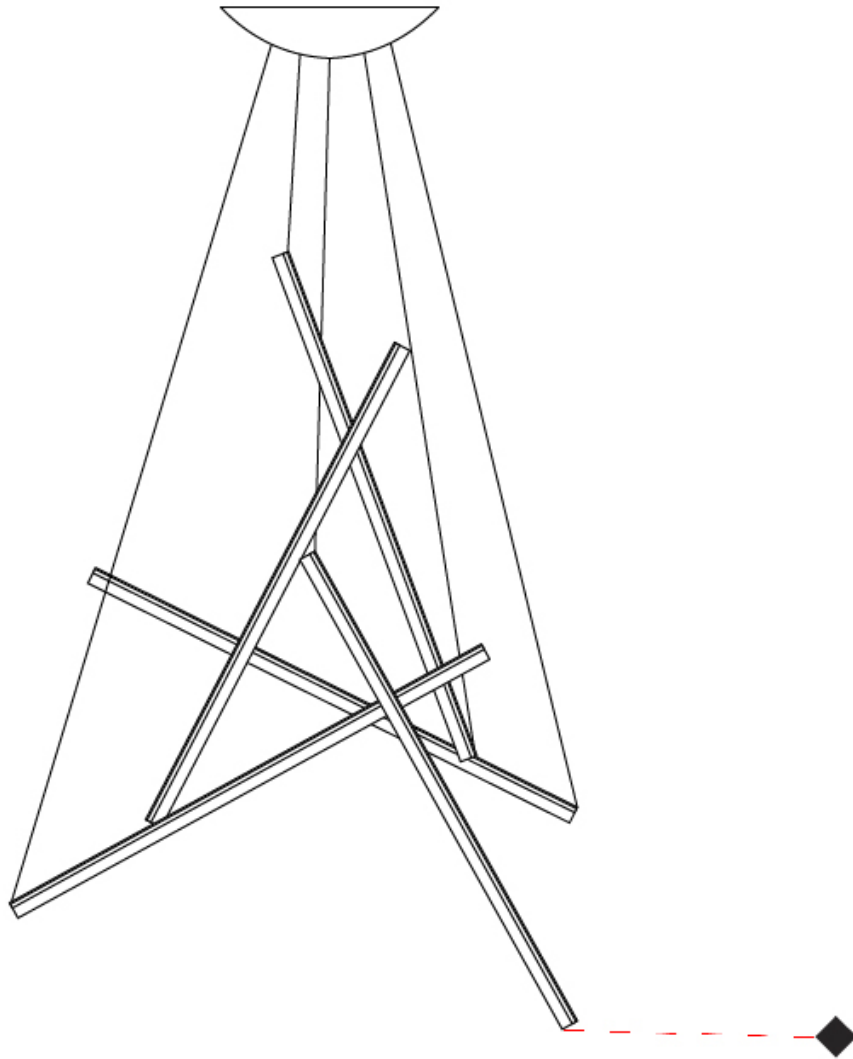

IXION 5 ROD SUSPENSION

D101543-

PROJECT _____

TYPE _____

SPECIFIER _____

QUANTITY _____

DATE _____

D