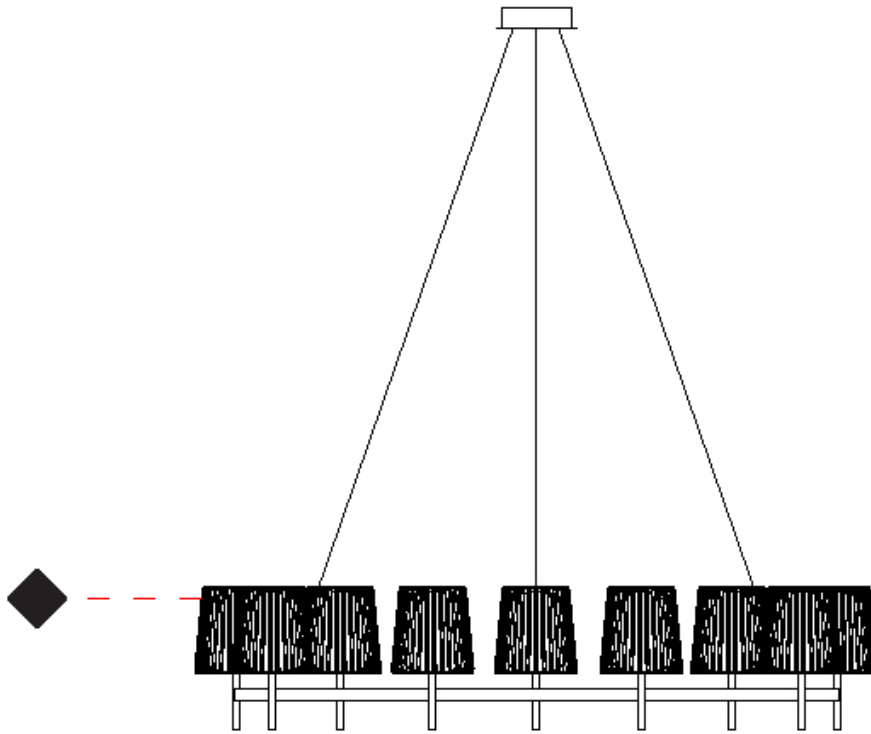

JULIA ROUND SUSPENSION

D101753-

PROJECT

TYPE

SPECIFIER

QUANTITY

DATE

D