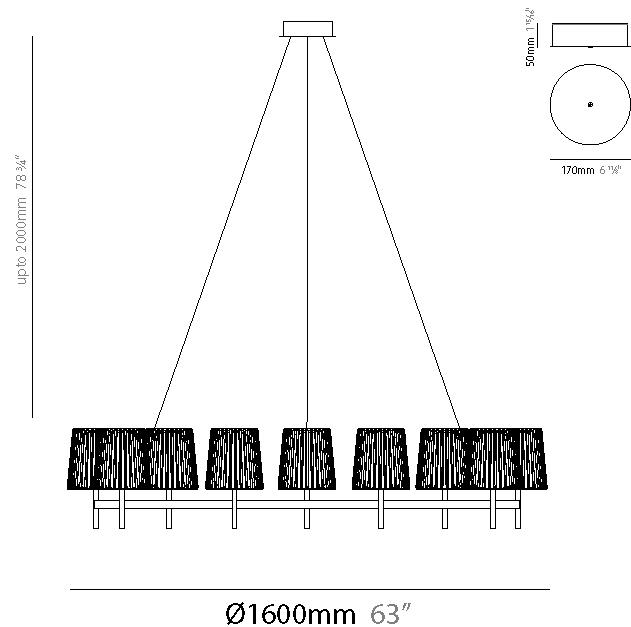

JULIA ROUND SUSPENSION

D101753-

base number   Finish
Options

1. To build a product code in our configurator select the specify button on the base model # product page
2. To build a manual product code on this datasheet choose from the options listed below in blue font and add the suffix to the base model #

GENERAL

Series: Julia
Subseries: Julia Round
Partner: Quasar
Division: Design
Installation: Suspension
Product Type: Chandelier
Mounting Location: Ceiling

PHYSICAL

Shape: Round
Diameter (mm): 1600
Diameter (in): 63
Height (mm): 350
Height (in): 13 3/4
Max. Overall Height (mm): 2350
Max. Overall Height (in): 92 1/2
Diffuser: Stainless Steel / Brass & Transparent
Fixture Finish: PCH / BRA
Fixture Material: Metal
Cable Details: 2000mm Cable

ELECTRICAL

Number of Lamps: 9
Lamp Type: LED
Lamp Shape: B10
Bulb Included: Bulb Not Included
Total Output Wattage (W): 36
Max. Wattage Per Lamp (W): 4
Lamp Base: E12
Driver Included: No
Input Voltage (V): 120
Lamp Voltage (V): 120

LED

OPTICAL

RATINGS AND CERTIFICATIONS

Certified By: Certified for North American Standards
IP rating: IP20