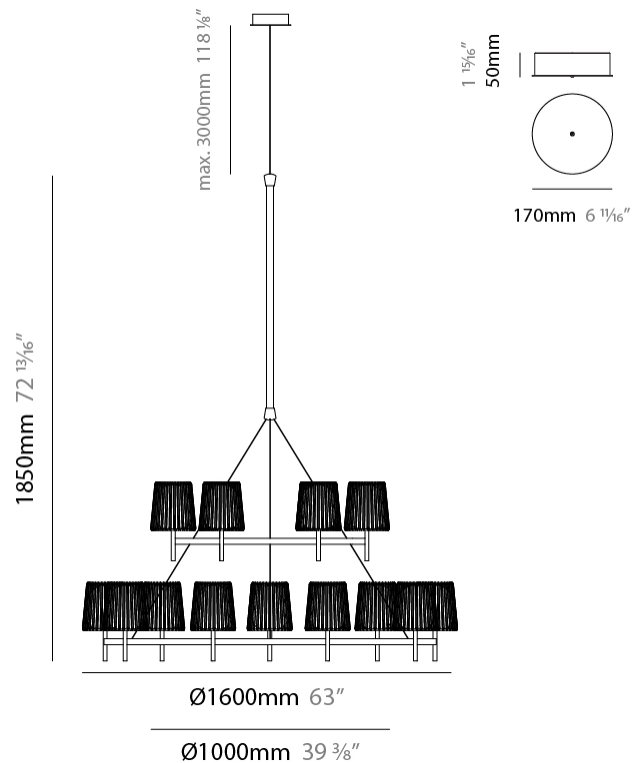

JULIA CHANDELIER SUSPENSION

D101759-

base number   Finish
Options

PROJECT	_____
TYPE	_____
SPECIFIER	_____
QUANTITY	_____
DATE	_____

1. To build a product code in our configurator select the specify button on the base model # product page
2. To build a manual product code on this datasheet choose from the options listed below in blue font and add the suffix to the base model #

GENERAL

Series: Julia
Subseries: Julia Chandelier
Partner: Quasar
Division: Design
Installation: Suspension
Product Type: Chandelier
Mounting Location: Ceiling

PHYSICAL

Shape: Round
Diameter (mm): 1600
Diameter (in): 63
Height (mm): 1850
Height (in): 72 ¹³/₁₆"
Max. Overall Height (mm): 4850
Max. Overall Height (in): 190 ¹⁵/₁₆"
Diffuser: Stainless Steel / Brass & Transparent
Fixture Finish: PCH / BRA
Fixture Material: Metal
Cable Details: 2000mm Cable

ELECTRICAL

Number of Lamps: 15
Lamp Type: LED Retrofit
Lamp Shape: B10
Bulb Included: Bulb Not Included
Total Output Wattage (W): 60
Max. Wattage Per Lamp (W): 4
Lamp Base: E12
Input Voltage (V): 120
Lamp Voltage (V): 120

LED

OPTICAL

RATINGS AND CERTIFICATIONS

Certified By: Certified for North American Standards
IP rating: IP20