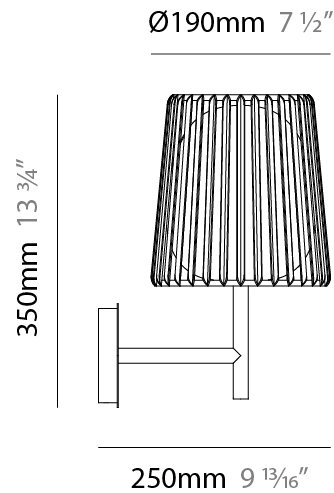

JULIA SURFACE

D103138-

base number   Finish
Options

1. To build a product code in our configurator select the specify button on the base model # product page
2. To build a manual product code on this datasheet choose from the options listed below in blue font and add the suffix to the base model #

GENERAL

Series: Julia
Partner: Quasar
Division: Design
Installation: Surface
Product Type: Wall Surface
Mounting Location: Wall

PHYSICAL

Width (mm): 250
Height (mm): 350
Weight (kg): 1.5
Diffuser: Stainless Steel / Brass & Transparent
[Fixture Finish: PCH / BRA](#)
Fixture Material: Metal

ELECTRICAL

Number of Lamps: 1
Lamp Type: LED Retrofit
Bulb Included: Bulb Not Included
Max. Wattage Per Lamp (W): 4
Lamp Base: E12
Input Voltage (V): 120

LED

Max. Delivered Lumen (lm): 260

OPTICAL

RATINGS AND CERTIFICATIONS

Certified By: Certified for North American Standards
IP rating: IP20

PROJECT	_____
TYPE	_____
SPECIFIER	_____
QUANTITY	_____
DATE	_____