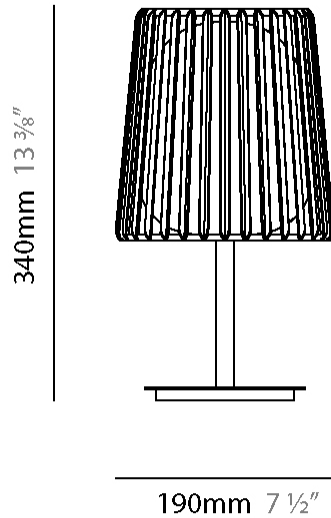

JULIA PORTABLE

D104200-

base number   Finish
Options

PROJECT	_____
TYPE	_____
SPECIFIER	_____
QUANTITY	_____
DATE	_____

1. To build a product code in our configurator select the specify button on the base model # product page
2. To build a manual product code on this datasheet choose from the options listed below in blue font and add the suffix to the base model #

GENERAL

Series: Julia _____
Partner: Quasar _____
Division: Design _____
Installation: Portable _____
Product Type: Table _____
Mounting Location: Table _____

PHYSICAL

Shape: Round _____
Diameter (mm): 190 _____
Diameter (in): 7 1/2 _____
Height (mm): 350 _____
Height (in): 13 3/4 _____
Weight (kg): 2 _____
Weight (lbs): 4.41 _____
Diffuser: Stainless Steel / Brass & Transparent _____
Fixture Finish: PCH / BRA _____
Fixture Material: Metal _____
Upon Request: "Modification to be fixed to surface" _____

ELECTRICAL

Number of Lamps: 1 _____
Lamp Type: LED Retrofit _____
Lamp Shape: B10 _____
Bulb Included: Bulb Not Included _____
Max. Wattage Per Lamp (W): 4 _____
Lamp Base: E12 _____
Input Voltage (V): 120 _____
Upon Request: Bolt Down _____

LED

OPTICAL

RATINGS AND CERTIFICATIONS

Certified By: Certified for North American Standards _____
IP rating: IP20 _____