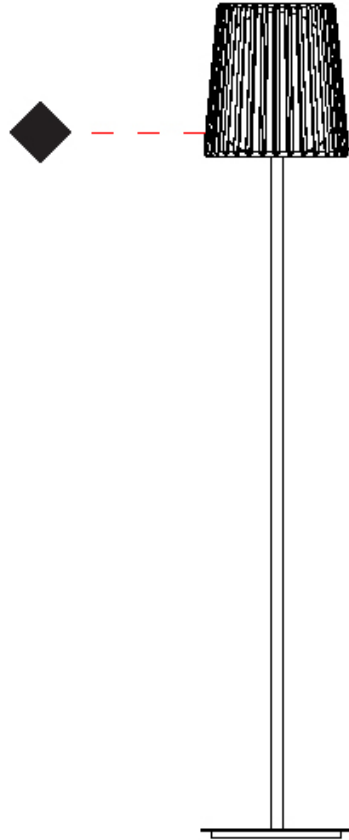

JULIA PORTABLE

D104202-

PROJECT

TYPE

SPECIFIER

QUANTITY

DATE

D