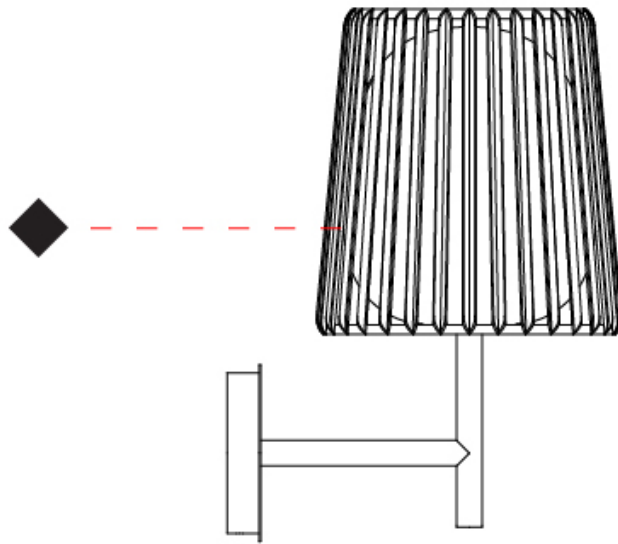

D103138-

PROJECT

TYPE

SPECIFIER

QUANTITY

DATE