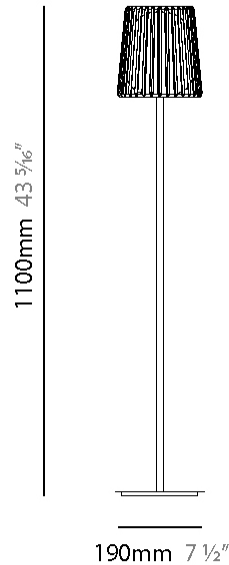

PROJECT
TYPE
SPECIFIER
QUANTITY
DATE

JULIA PORTABLE

D104202-

base number Finish
Options

1. To build a product code in our configurator select the specify button on the base model # product page
2. To build a manual product code on this datasheet choose from the options listed below in blue font and add the suffix to the base model #

GENERAL

Series: Julia
Partner: Quasar
Division: Design
Installation: Portable
Product Type: Table
Mounting Location: Floor

PHYSICAL

Shape: Round
Diameter (mm): 190
Diameter (in): 7 1/2
Height (mm): 1100
Height (in): 43 5/16
Weight (kg): 5
Weight (lbs): 11.02
Diffuser: Stainless Steel / Brass & Transparent
Fixture Finish: PCH / BRA
Fixture Material: Metal
Upon Request: Bolt Down

ELECTRICAL

Number of Lamps: 1
Lamp Type: LED Retrofit
Lamp Shape: B10
Bulb Included: Bulb Not Included
Max. Wattage Per Lamp (W): 4
Lamp Base: E12
Input Voltage (V): 120

LED

OPTICAL

RATINGS AND CERTIFICATIONS

Certified By: Certified for North American Standards
IP rating: IP20