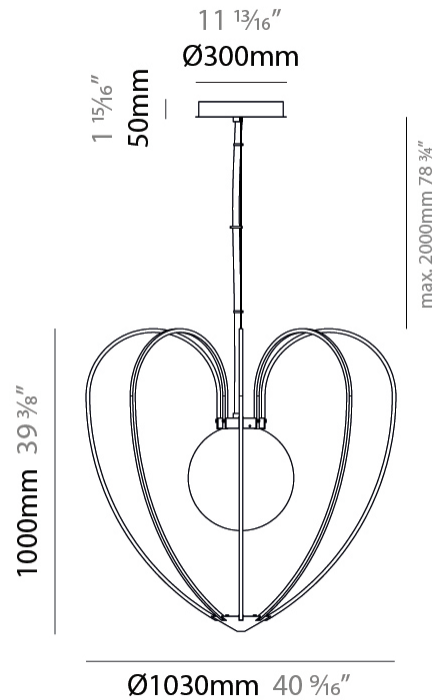

PROJECT	
TYPE	
SPECIFIER	
QUANTITY	
DATE	

KENGI SUSPENSION

D1010045-

base number Finish
Options

1. To build a product code in our configurator select the specify button on the base model # product page
2. To build a manual product code on this datasheet choose from the options listed below in blue font and add the suffix to the base model #

GENERAL

Series: Kengi
Brand: Quasar
Division: Design
Mounting Type: Suspension
Mounting Location: Ceiling
Subcategory: Ambient

PHYSICAL

Shape: Abstract
Diameter (mm): 1030
Diameter (in): 40 ⁹/₁₆
Height (mm): 1000
Height (in): 39 ³/₈
Max. Overall Height (mm): 3000
Max. Overall Height (in): 118 ¹/₈
Light Distribution: Omnidirectional
Weight (kg): 16
Diffuser: Glass
Fixture Finish: [AMB / GRN / WHI](#)
Holder Finish: GLD
Fixture Material: Metal
Cable Details: 2,000mm/78 3/4" Anthracite Cable

ELECTRICAL

Number of Lamps: 1
Lamp Type: LED Retrofit
Bulb Included: Bulb Not Included
Max. Wattage Per Lamp (W): 15
Lamp Base: E26
Input Voltage (V): 120

LED

OPTICAL

RATINGS AND CERTIFICATIONS

Certified By: Certified for North American Standards
IP rating: IP20