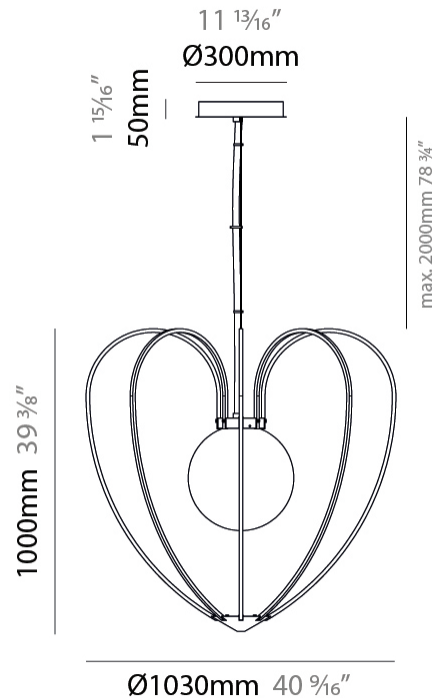

PROJECT	_____
TYPE	_____
SPECIFIER	_____
QUANTITY	_____
DATE	_____

KENGI SUSPENSION

D1010048-

base number Finish
Options

1. To build a product code in our configurator select the specify button on the base model # product page
2. To build a manual product code on this datasheet choose from the options listed below in blue font and add the suffix to the base model #

GENERAL

Series: Kengi
Brand: Quasar
Division: Design
Mounting Type: Suspension
Mounting Location: Ceiling
Subcategory: Ambient

PHYSICAL

Shape: Abstract
Diameter (mm): 1030
Diameter (in): 40 ⁹/₁₆
Height (mm): 1000
Height (in): 39 ³/₈
Max. Overall Height (mm): 3000
Max. Overall Height (in): 118 ¹/₈
Light Distribution: Omnidirectional
Weight (kg): 16
Diffuser: Glass
Fixture Finish: [AMB / GRN / WHI](#)
Holder Finish: BLK
Fixture Material: Metal
Cable Details: 2,000mm/78 3/4" Anthracite Cable

ELECTRICAL

Number of Lamps: 1
Lamp Type: LED Retrofit
Bulb Included: Bulb Not Included
Max. Wattage Per Lamp (W): 15
Lamp Base: E26
Input Voltage (V): 120

LED

OPTICAL

RATINGS AND CERTIFICATIONS

Certified By: Certified for North American Standards
IP rating: IP20