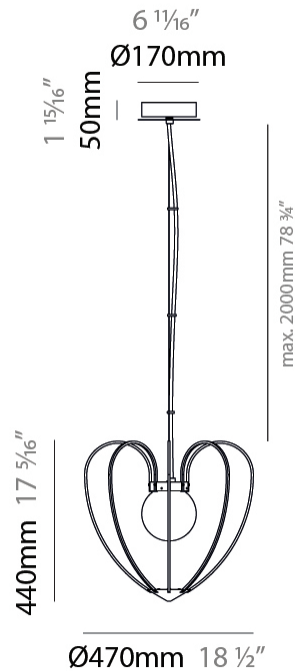

KENGI SUSPENSION

D1010046-

base number Finish
Options

1. To build a product code in our configurator select the specify button on the base model # product page
2. To build a manual product code on this datasheet choose from the options listed below in blue font and add the suffix to the base model #

GENERAL

Series: Kengi
Brand: Quasar
Division: Design
Mounting Type: Suspension
Mounting Location: Ceiling
Subcategory: Ambient

PHYSICAL

Shape: Abstract
Diameter (mm): 470
Diameter (in): 18 1/2
Height (mm): 440
Height (in): 17 5/16
Max. Overall Height (mm): 2440
Max. Overall Height (in): 96 1/16
Light Distribution: Omnidirectional
Weight (kg): 2.5
Diffuser: Glass
Fixture Finish: [AMB / GRN / WHI](#)
Holder Finish: BLK
Fixture Material: Metal
Cable Details: 2,000mm/78 3/4" Anthracite Cable

ELECTRICAL

Number of Lamps: 1
Lamp Type: LED Retrofit
Bulb Included: Bulb Not Included
Max. Wattage Per Lamp (W): 10
Lamp Base: E12
Input Voltage (V): 120

LED

OPTICAL

RATINGS AND CERTIFICATIONS

Certified By: Certified for North American Standards
IP rating: IP20

PROJECT
TYPE
SPECIFIER
QUANTITY
DATE