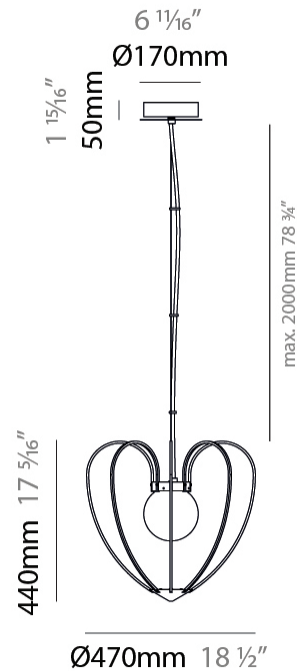

PROJECT	
TYPE	
SPECIFIER	
QUANTITY	
DATE	

KENGI SUSPENSION

D1010043-

base number Finish
Options

1. To build a product code in our configurator select the specify button on the base model # product page
2. To build a manual product code on this datasheet choose from the options listed below in blue font and add the suffix to the base model #

GENERAL

Series: Kengi
Brand: Quasar
Division: Design
Mounting Type: Suspension
Mounting Location: Ceiling
Subcategory: Ambient

PHYSICAL

Shape: Abstract
Diameter (mm): 470
Diameter (in): 18 1/2
Height (mm): 440
Height (in): 17 5/16
Max. Overall Height (mm): 2440
Max. Overall Height (in): 96 1/16
Light Distribution: Omnidirectional
Weight (kg): 2.5
Diffuser: Glass
Fixture Finish: [AMB / GRN / WHI](#)
Holder Finish: GLD
Fixture Material: Metal
Cable Details: 2,000mm/78 3/4" Anthracite Cable

ELECTRICAL

Number of Lamps: 1
Lamp Type: LED Retrofit
Bulb Included: Bulb Not Included
Max. Wattage Per Lamp (W): 10
Lamp Base: E12
Input Voltage (V): 120

LED

OPTICAL

RATINGS AND CERTIFICATIONS

Certified By: Certified for North American Standards
IP rating: IP20