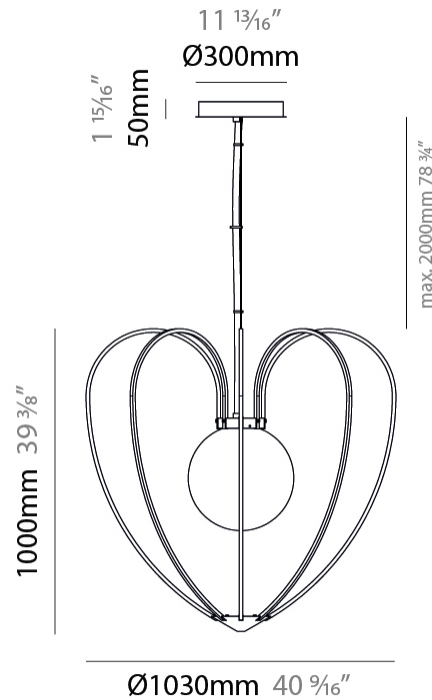

PROJECT	
TYPE	
SPECIFIER	
QUANTITY	
DATE	

KENGI SUSPENSION

D1010042-

base number Finish
Options

1. To build a product code in our configurator select the specify button on the base model # product page
2. To build a manual product code on this datasheet choose from the options listed below in blue font and add the suffix to the base model #

GENERAL

Series: Kengi
Brand: Quasar
Division: Design
Mounting Type: Suspension
Mounting Location: Ceiling
Subcategory: Ambient

PHYSICAL

Shape: Abstract
Diameter (mm): 1030
Diameter (in): 40 ⁹/₁₆
Height (mm): 1000
Height (in): 39 ³/₈
Max. Overall Height (mm): 3000
Max. Overall Height (in): 118 ¹/₈
Light Distribution: Omnidirectional
Weight (kg): 16
Diffuser: Glass
Fixture Finish: [AMB / GRN / WHI](#)
Holder Finish: SIL
Fixture Material: Metal
Cable Details: 2,000mm/78 3/4" Anthracite Cable

ELECTRICAL

Number of Lamps: 1
Lamp Type: LED Retrofit
Bulb Included: Bulb Not Included
Max. Wattage Per Lamp (W): 15
Lamp Base: E26
Input Voltage (V): 120

LED

OPTICAL

RATINGS AND CERTIFICATIONS

Certified By: Certified for North American Standards
IP rating: IP20