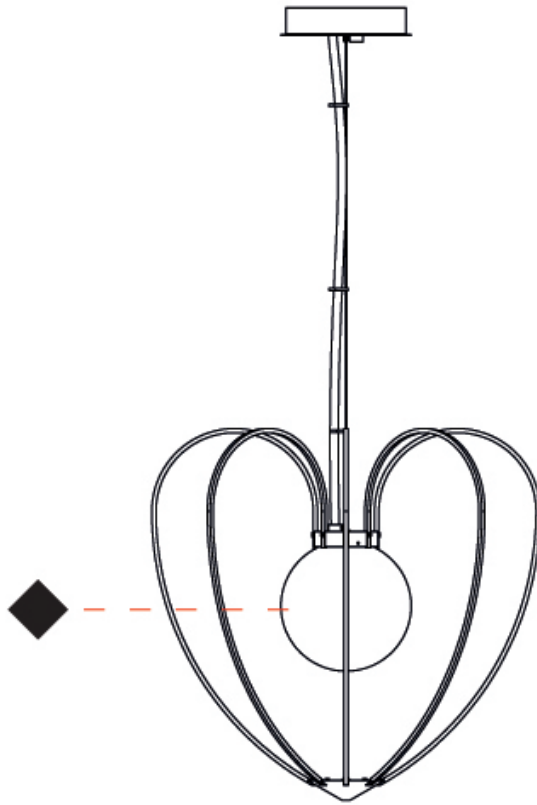

KENGI SUSPENSION

D1010044-

PROJECT

TYPE

SPECIFIER

QUANTITY

DATE

D