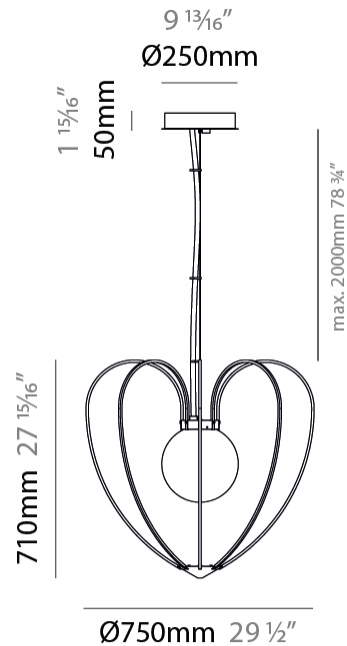

KENGI SUSPENSION

D1010044-

base number Finish
Options

1. To build a product code in our configurator select the specify button on the base model # product page
2. To build a manual product code on this datasheet choose from the options listed below in blue font and add the suffix to the base model #

GENERAL

Series: Kengi
Brand: Quasar
Division: Design
Mounting Type: Suspension
Mounting Location: Ceiling
Subcategory: Ambient

PHYSICAL

Shape: Abstract
Diameter (mm): 750
Diameter (in): 29 1/2
Height (mm): 710
Height (in): 27 15/16
Max. Overall Height (mm): 2710
Max. Overall Height (in): 106 11/16
Light Distribution: Omnidirectional
Weight (kg): 6
Diffuser: Glass
Fixture Finish: [AMB / GRN / WHI](#)
Holder Finish: GLD
Fixture Material: Metal
Cable Details: 2,000mm/78 3/4" Anthracite Cable

ELECTRICAL

Number of Lamps: 1
Lamp Type: LED Retrofit
Bulb Included: Bulb Not Included
Max. Wattage Per Lamp (W): 15
Lamp Base: E26
Input Voltage (V): 120

LED

OPTICAL

RATINGS AND CERTIFICATIONS

Certified By: Certified for North American Standards
IP rating: IP20

PROJECT
TYPE
SPECIFIER
QUANTITY
DATE