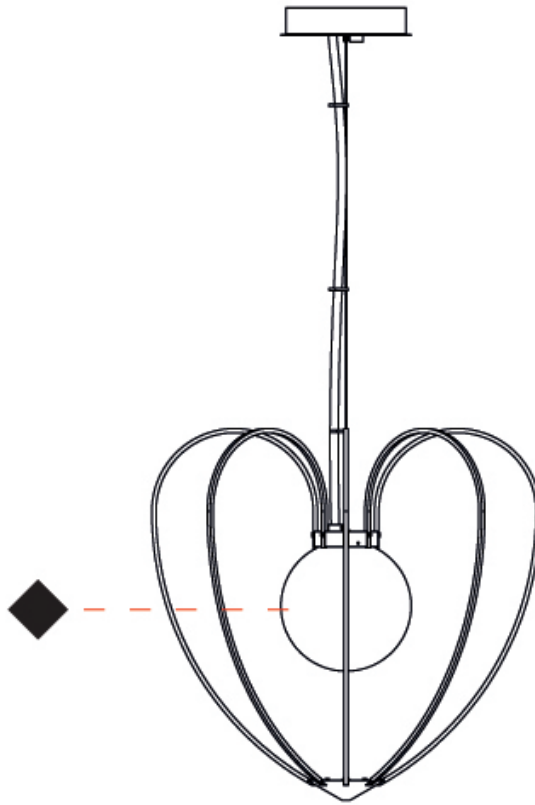

KENGI SUSPENSION

D1010047-

PROJECT

TYPE

SPECIFIER

QUANTITY

DATE

D