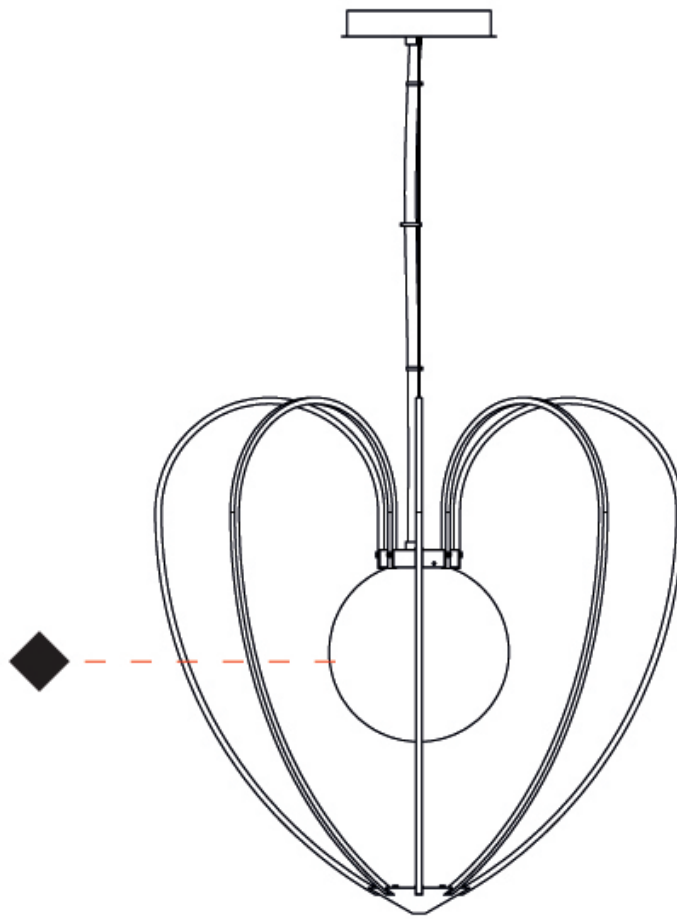

KENGI SUSPENSION

D1010048-

PROJECT

TYPE

SPECIFIER

QUANTITY

DATE

D