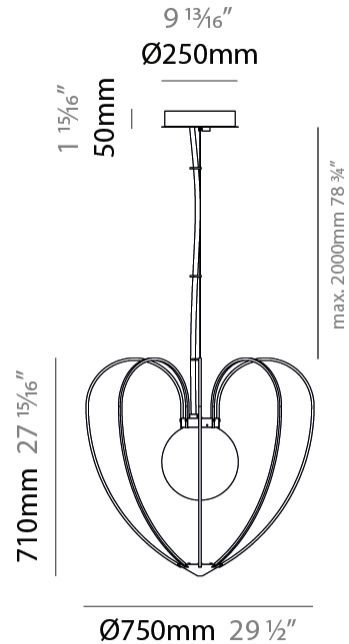

KENGI SUSPENSION

D1010047-

base number Finish
Options

1. To build a product code in our configurator select the specify button on the base model # product page
2. To build a manual product code on this datasheet choose from the options listed below in blue font and add the suffix to the base model #

GENERAL

Series: Kengi
Brand: Quasar
Division: Design
Mounting Type: Suspension
Mounting Location: Ceiling
Subcategory: Ambient

PHYSICAL

Shape: Abstract
Diameter (mm): 750
Diameter (in): 29 1/2
Height (mm): 710
Height (in): 27 15/16
Max. Overall Height (mm): 2710
Max. Overall Height (in): 106 11/16
Light Distribution: Omnidirectional
Weight (kg): 6
Diffuser: Glass
Fixture Finish: [AMB / GRN / WHI](#)
Holder Finish: BLK
Fixture Material: Metal
Cable Details: 2,000mm/78 3/4" Anthracite Cable

ELECTRICAL

Number of Lamps: 1
Lamp Type: LED Retrofit
Bulb Included: Bulb Not Included
Max. Wattage Per Lamp (W): 15
Lamp Base: E26
Input Voltage (V): 120

LED

OPTICAL

RATINGS AND CERTIFICATIONS

Certified By: Certified for North American Standards
IP rating: IP20

PROJECT
TYPE
SPECIFIER
QUANTITY
DATE