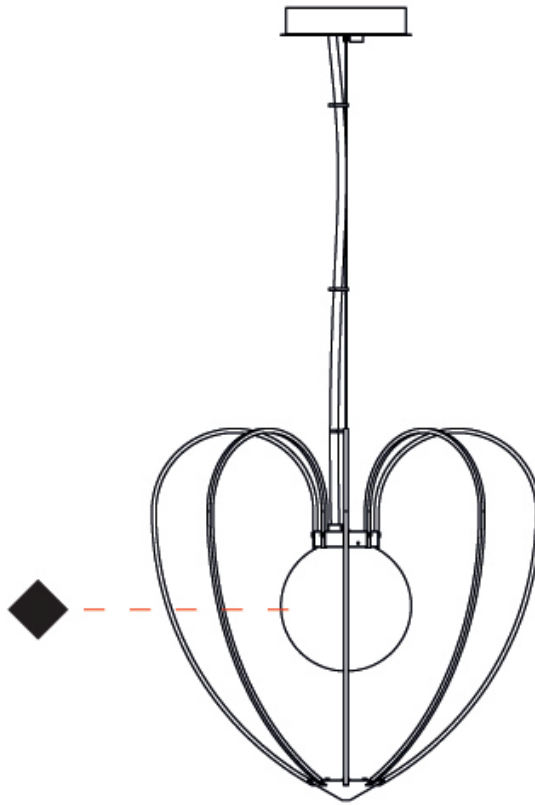

KENGI SUSPENSION

D1010041-

PROJECT

TYPE

SPECIFIER

QUANTITY

DATE

D