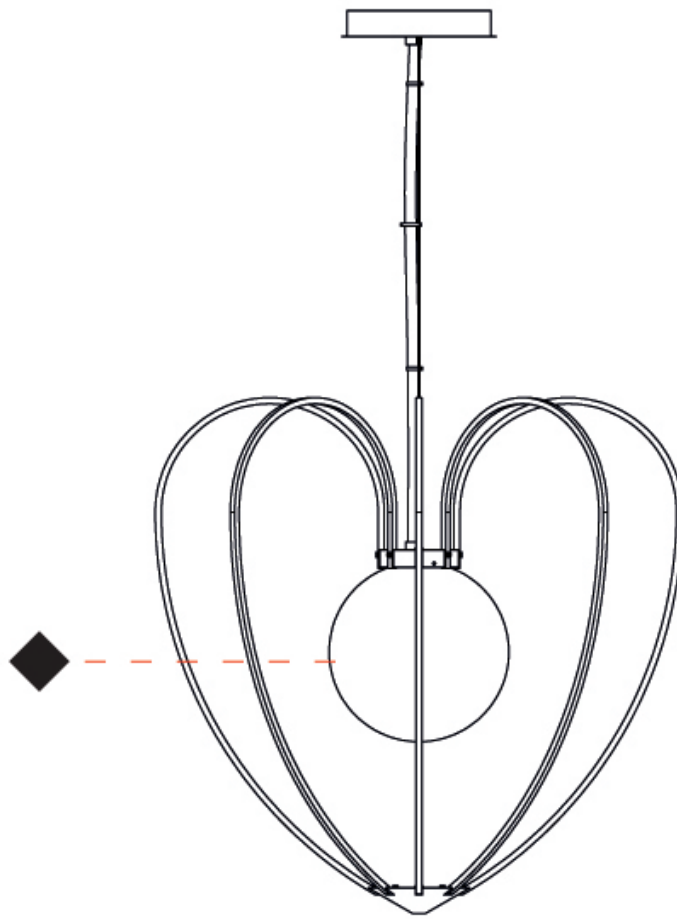

KENGI SUSPENSION

D1010042-

PROJECT _____

TYPE _____

SPECIFIER _____

QUANTITY _____

DATE _____

D