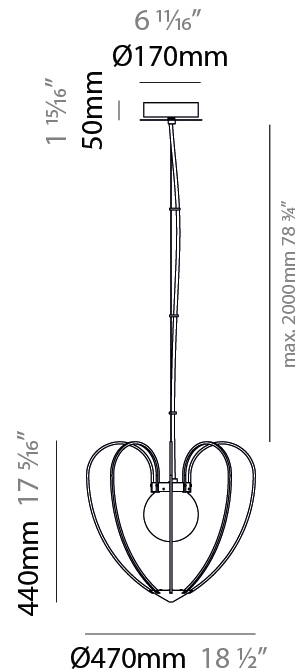

GENERAL

Series: Kengi
 Brand: Quasar
 Division: Design
 Mounting Type: Suspension
 Mounting Location: Ceiling
 Subcategory: Ambient

PHYSICAL

Shape: Abstract
 Diameter (mm): 470
 Diameter (in): 18 1/2
 Height (mm): 440
 Height (in): 17 5/16
 Max. Overall Height (mm): 2440
 Max. Overall Height (in): 96 1/16
 Light Distribution: Omnidirectional
 Weight (kg): 2.5
 Diffuser: Glass
 Fixture Finish: [AMB / GRN / WHI](#)
 Holder Finish: SIL
 Fixture Material: Metal
 Cable Details: 2,000mm/78 3/4" Anthracite Cable

ELECTRICAL

Number of Lamps: 1
 Lamp Type: LED Retrofit
 Bulb Included: Bulb Not Included
 Max. Wattage Per Lamp (W): 10
 Lamp Base: E12
 Input Voltage (V): 120

LED

OPTICAL

RATINGS AND CERTIFICATIONS

Certified By: Certified for North American Standards
 IP rating: IP20

GENERAL

Series: Kengi
 Brand: Quasar
 Division: Design
 Mounting Type: Suspension
 Mounting Location: Ceiling
 Subcategory: Ambient

PHYSICAL

Shape: Abstract
 Diameter (mm): 750
 Diameter (in): 29 1/2
 Height (mm): 710
 Height (in): 27 15/16
 Max. Overall Height (mm): 2710
 Max. Overall Height (in): 106 11/16
 Light Distribution: Omnidirectional
 Weight (kg): 6
 Diffuser: Glass
 Fixture Finish: [AMB / GRN / WHI](#)
 Holder Finish: SIL
 Fixture Material: Metal
 Cable Details: 2,000mm/78 3/4" Anthracite Cable

GENERAL

Series: Kengi
 Brand: Quasar
 Division: Design
 Mounting Type: Suspension
 Mounting Location: Ceiling
 Subcategory: Ambient

PHYSICAL

Shape: Abstract
 Diameter (mm): 1030
 Diameter (in): 40 ⁹/₁₆
 Height (mm): 1000
 Height (in): 39 ³/₈
 Max. Overall Height (mm): 3000
 Max. Overall Height (in): 118 ¹/₈
 Light Distribution: Omnidirectional
 Weight (kg): 16
 Diffuser: Glass
 Fixture Finish: [AMB / GRN / WHI](#)
 Holder Finish: SIL
 Fixture Material: Metal
 Cable Details: 2,000mm/78 3/4" Anthracite Cable