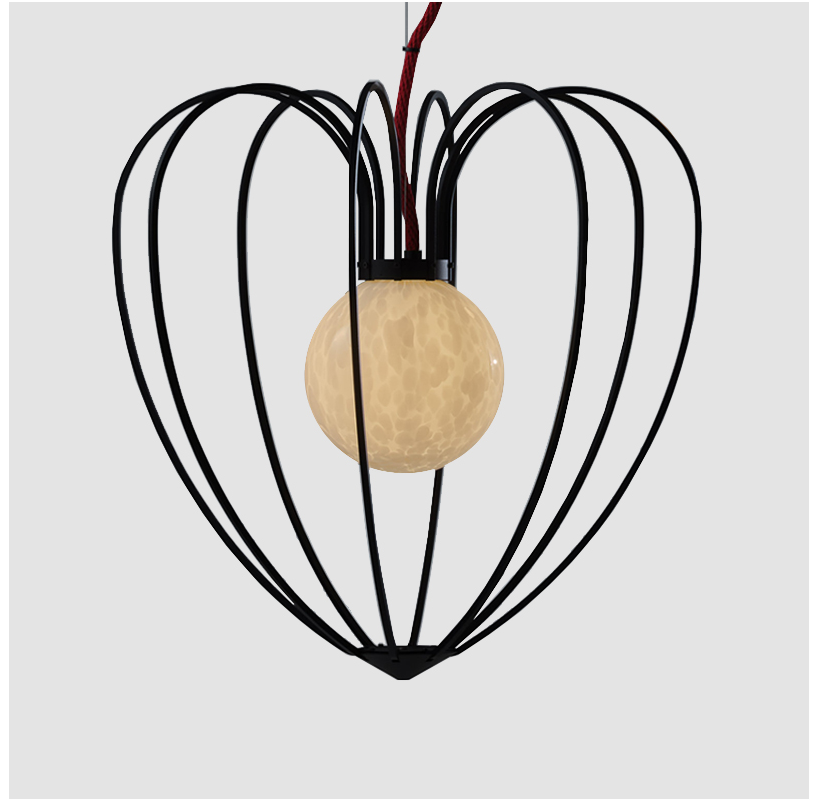

PROJECT	_____
TYPE	_____
SPECIFIER	_____
QUANTITY	_____
DATE	_____

KENGI SUSPENSION

D1010048-

base number Finish
Options

1. To build a product code in our configurator select the specify button on the base model # product page
2. To build a manual product code on this datasheet choose from the options listed below in blue font and add the suffix to the base model #

GENERAL

Series: Kengi
Brand: Quasar
Division: Design
Mounting Type: Suspension
Mounting Location: Ceiling
Subcategory: Ambient

PHYSICAL

Shape: Abstract
Diameter (mm): 1030
Diameter (in): 40 ⁹/₁₆
Height (mm): 1000
Height (in): 39 ³/₈
Max. Overall Height (mm): 3000
Max. Overall Height (in): 118 ¹/₈
Light Distribution: Omnidirectional
Weight (kg): 16
Diffuser: Glass
Fixture Finish: [AMB / GRN / WHI](#)
Holder Finish: BLK
Fixture Material: Metal
Cable Details: 2,000mm/78 3/4" Anthracite Cable

ELECTRICAL

Number of Lamps: 1
Lamp Type: LED Retrofit
Bulb Included: Bulb Not Included
Max. Wattage Per Lamp (W): 15
Lamp Base: E26
Input Voltage (V): 120

LED

OPTICAL

RATINGS AND CERTIFICATIONS

Certified By: Certified for North American Standards
IP rating: IP20