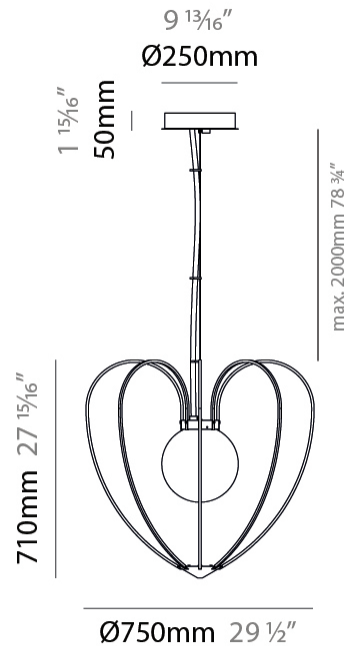

PROJECT	_____
TYPE	_____
SPECIFIER	_____
QUANTITY	_____
DATE	_____

KENGI SUSPENSION

D1010041-

base number Finish
Options

1. To build a product code in our configurator select the specify button on the base model # product page
2. To build a manual product code on this datasheet choose from the options listed below in blue font and add the suffix to the base model #

GENERAL

Series: Kengi
Brand: Quasar
Division: Design
Mounting Type: Suspension
Mounting Location: Ceiling
Subcategory: Ambient

PHYSICAL

Shape: Abstract
Diameter (mm): 750
Diameter (in): 29 1/2
Height (mm): 710
Height (in): 27 15/16
Max. Overall Height (mm): 2710
Max. Overall Height (in): 106 11/16
Light Distribution: Omnidirectional
Weight (kg): 6
Diffuser: Glass
Fixture Finish: [AMB / GRN / WHI](#)
Holder Finish: SIL
Fixture Material: Metal
Cable Details: 2,000mm/78 3/4" Anthracite Cable

ELECTRICAL

Number of Lamps: 1
Lamp Type: LED Retrofit
Bulb Included: Bulb Not Included
Max. Wattage Per Lamp (W): 15
Lamp Base: E26
Input Voltage (V): 120

LED

OPTICAL

RATINGS AND CERTIFICATIONS

Certified By: Certified for North American Standards
IP rating: IP20