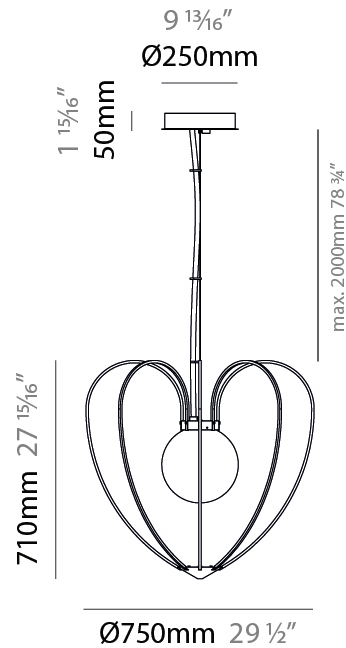

GENERAL

Series: Kengi
 Partner: Quasar
 Division: Design
 Installation: Suspension
 Product Type: Pendant
 Mounting Location: Ceiling

PHYSICAL

Shape: Abstract
 Diameter (mm): 750
 Diameter (in): 29 1/2
 Height (mm): 710
 Height (in): 27 15/16
 Max. Overall Height (mm): 2710
 Max. Overall Height (in): 106 11/16
 Weight (kg): 6
 Diffuser: Glass
 Fixture Finish: [AMB / GRN / WHI](#)
 Holder Finish: SIL
 Fixture Material: Metal
 Cable Details: 2000mm/78 3/4" Anthracite Cable

ELECTRICAL

Number of Lamps: 1
 Lamp Type: LED Retrofit
 Bulb Included: Bulb Not Included
 Max. Wattage Per Lamp (W): 15
 Lamp Base: E26
 Input Voltage (V): 120

LED

OPTICAL

RATINGS AND CERTIFICATIONS

Certified By: Certified for North American Standards
 IP rating: IP20

GENERAL

Series: Kengi
 Partner: Quasar
 Division: Design
 Installation: Suspension
 Product Type: Pendant
 Mounting Location: Ceiling

PHYSICAL

Shape: Abstract
 Diameter (mm): 750
 Diameter (in): 29 1/2
 Height (mm): 710
 Height (in): 27 15/16
 Max. Overall Height (mm): 2710
 Max. Overall Height (in): 106 11/16
 Weight (kg): 6
 Diffuser: Glass
 Fixture Finish: [AMB / GRN / WHI](#)
 Holder Finish: GLD
 Fixture Material: Metal
 Cable Details: 2000mm/78 3/4" Anthracite Cable

GENERAL

Series: Kengi
 Partner: Quasar
 Division: Design
 Installation: Suspension
 Product Type: Pendant
 Mounting Location: Ceiling

PHYSICAL

Shape: Abstract
 Diameter (mm): 750
 Diameter (in): 29 1/2
 Height (mm): 710
 Height (in): 27 15/16
 Max. Overall Height (mm): 2710
 Max. Overall Height (in): 106 11/16
 Weight (kg): 6
 Diffuser: Glass
 Fixture Finish: [AMB / GRN / WHI](#)
 Holder Finish: BLK
 Fixture Material: Metal
 Cable Details: 2000mm/78 3/4" Anthracite Cable