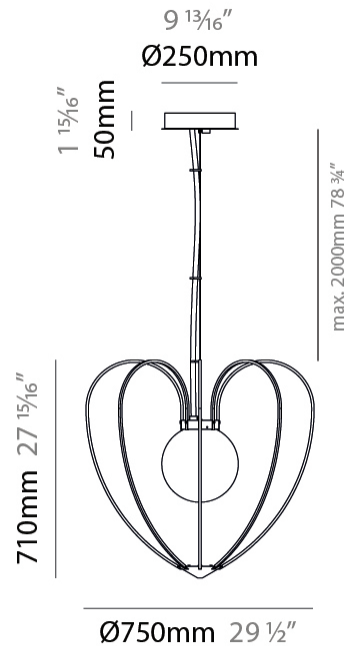

KENGI SUSPENSION

D1010044-

base number Finish
Options

1. To build a product code in our configurator select the specify button on the base model # product page
2. To build a manual product code on this datasheet choose from the options listed below in blue font and add the suffix to the base model #

GENERAL

Series: Kengi
Partner: Quasar
Division: Design
Installation: Suspension
Product Type: Pendant
Mounting Location: Ceiling

PHYSICAL

Shape: Abstract
Diameter (mm): 750
Diameter (in): 29 1/2
Height (mm): 710
Height (in): 27 15/16
Max. Overall Height (mm): 2710
Max. Overall Height (in): 106 11/16
Weight (kg): 6
Diffuser: Glass
Fixture Finish: [AMB / GRN / WHI](#)
Holder Finish: GLD
Fixture Material: Metal
Cable Details: 2000mm/78 3/4" Anthracite Cable

ELECTRICAL

Number of Lamps: 1
Lamp Type: LED Retrofit
Bulb Included: Bulb Not Included
Max. Wattage Per Lamp (W): 15
Lamp Base: E26
Input Voltage (V): 120

LED

OPTICAL

RATINGS AND CERTIFICATIONS

Certified By: Certified for North American Standards
IP rating: IP20

PROJECT
TYPE
SPECIFIER
QUANTITY
DATE