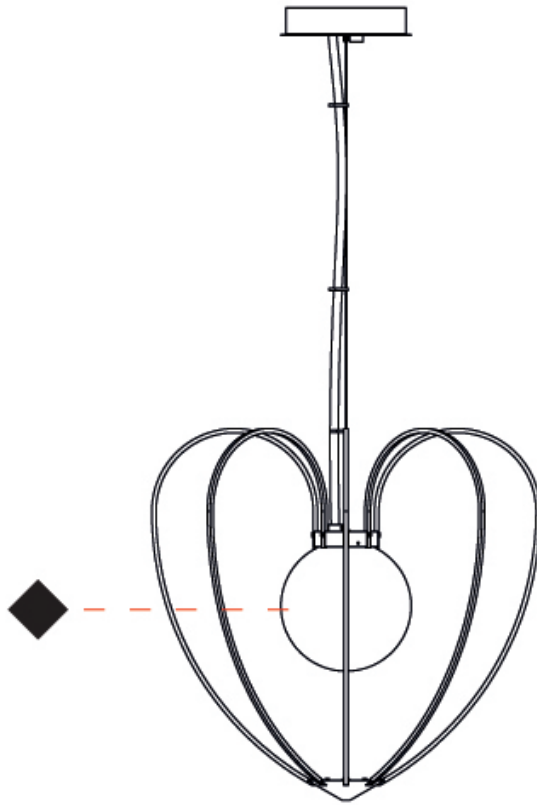

KENGI SUSPENSION

D1010041-

PROJECT	_____
TYPE	_____
SPECIFIER	_____
QUANTITY	_____
DATE	_____

D