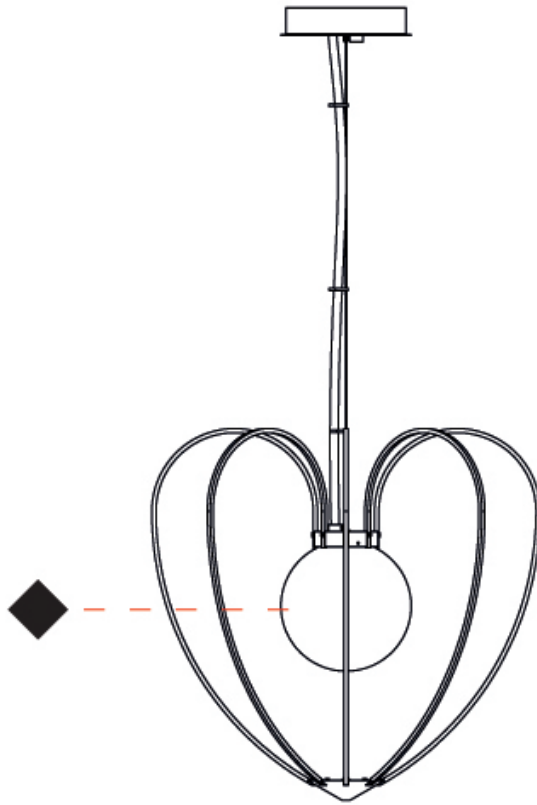

KENGI SUSPENSION

D1010044-

PROJECT _____

TYPE _____

SPECIFIER _____

QUANTITY _____

DATE _____