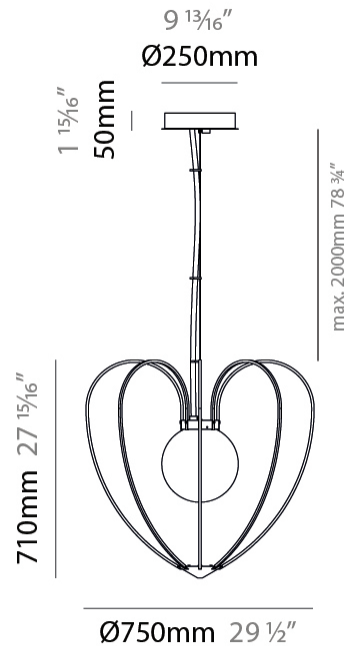

KENGI SUSPENSION

D1010047-

base number Finish
Options

1. To build a product code in our configurator select the specify button on the base model # product page
2. To build a manual product code on this datasheet choose from the options listed below in blue font and add the suffix to the base model #

GENERAL

Series: Kengi
Partner: Quasar
Division: Design
Installation: Suspension
Product Type: Pendant
Mounting Location: Ceiling

PHYSICAL

Shape: Abstract
Diameter (mm): 750
Diameter (in): 29 1/2
Height (mm): 710
Height (in): 27 15/16
Max. Overall Height (mm): 2710
Max. Overall Height (in): 106 11/16
Weight (kg): 6
Diffuser: Glass
Fixture Finish: [AMB / GRN / WHI](#)
Holder Finish: BLK
Fixture Material: Metal
Cable Details: 2000mm/78 3/4" Anthracite Cable

ELECTRICAL

Number of Lamps: 1
Lamp Type: LED Retrofit
Bulb Included: Bulb Not Included
Max. Wattage Per Lamp (W): 15
Lamp Base: E26
Input Voltage (V): 120

LED

OPTICAL

RATINGS AND CERTIFICATIONS

Certified By: Certified for North American Standards
IP rating: IP20

PROJECT
TYPE
SPECIFIER
QUANTITY
DATE