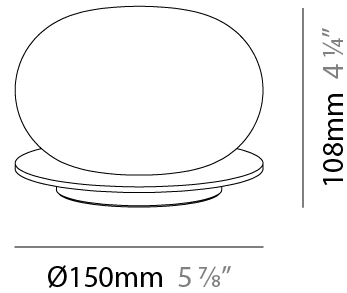

PROJECT
TYPE
SPECIFIER
QUANTITY
DATE

KNOCK PORTABLE

D94058

base number

1. To build a product code in our configurator select the specify button on the base model # product page
2. To build a manual product code on this datasheet choose from the options listed below in blue font and add the suffix to the base model #

GENERAL

Series: Knock
Partner: Milan
Division: Design
Installation: Portable
Product Type: Table
Mounting Location: Table

PHYSICAL

Shape: Round
Diameter (mm): 150
Diameter (in): 5 7/8
Height (mm): 108
Height (in): 4 1/4
Weight (kg): 0.45
Weight (lbs): 0.999
Diffuser: Glass - Opal
Holder Finish: MBQ
Accent Finish: ASH
Fixture Material: Metal / Wood

ELECTRICAL

Number of Lamps: 1
Lamp Type: LED Retrofit
Bulb Included: Bulb Not Included
Total Output Wattage (W): 4.8
Max. Wattage Per Lamp (W): 4.8
Lamp Base: G9
Input Voltage (V): 120

LED

OPTICAL

RATINGS AND CERTIFICATIONS

Certified By: CSA Certified to UL and CSA Standards
IP rating: IP20