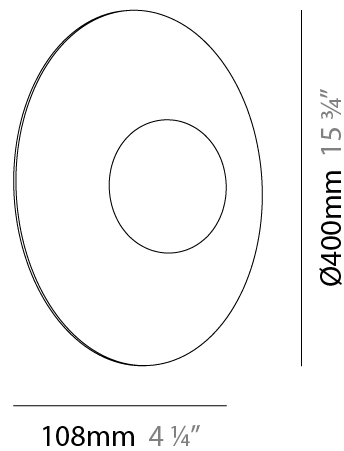

PROJECT
TYPE
SPECIFIER
QUANTITY
DATE

KNOCK SURFACE

D92255

base number

1. To build a product code in our configurator select the specify button on the base model # product page
2. To build a manual product code on this datasheet choose from the options listed below in blue font and add the suffix to the base model #

GENERAL

Series: Knock
Partner: Milan
Division: Design
Installation: Surface
Product Type: Ceiling Surface
Mounting Location: Ceiling

PHYSICAL

Shape: Round
Diameter (mm): 400
Diameter (in): 15 3/4
Height (mm): 108
Height (in): 4 1/4
Weight (kg): 1.4
Weight (lbs): 2.999
Diffuser: Glass - Opal
Holder Finish: MBQ
Accent Finish: ASH
Fixture Material: Metal / Wood
Primary Material: Wood

ELECTRICAL

Number of Lamps: 1
Lamp Type: LED Retrofit
Bulb Included: Bulb Not Included
Total Output Wattage (W): 4.8
Max. Wattage Per Lamp (W): 4.8
Lamp Base: G9
Input Voltage (V): 120

LED

OPTICAL

RATINGS AND CERTIFICATIONS

Certified By: CSA Certified to UL and CSA Standards
IP rating: IP20