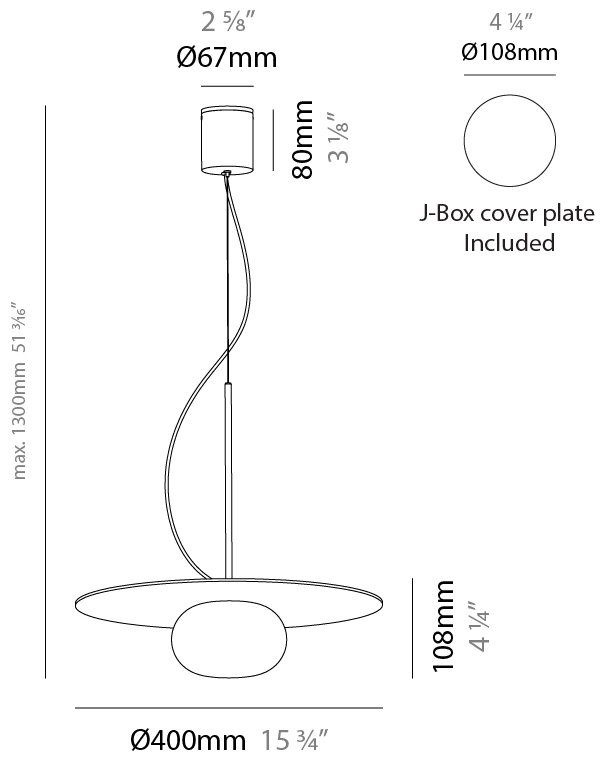

PROJECT	
TYPE	
SPECIFIER	
QUANTITY	
DATE	

KNOCK SUSPENSION

D91218

base number

1. To build a product code in our configurator select the specify button on the base model # product page
2. To build a manual product code on this datasheet choose from the options listed below in blue font and add the suffix to the base model #

GENERAL

Series: Knock
Brand: Milan
Division: Design
Mounting Type: Suspension
Mounting Location: Ceiling
Subcategory: Pendant

PHYSICAL

Shape: Round
Diameter (mm): 400
Diameter (in): 15 3/4
Height (mm): 108
Height (in): 4 1/4
Max. Overall Height (mm): 1300
Max. Overall Height (in): 51 3/16
Light Distribution: Omnidirectional
Weight (kg): 1.4
Weight (lbs): 2.999
Diffuser: Glass - Opal
Holder Finish: MBQ
Accent Finish: ASH
Fixture Material: Metal / Wood

ELECTRICAL

Number of Lamps: 1
Lamp Type: LED Retrofit
Bulb Included: Bulb Not Included
Total Output Wattage (W): 4.8
Max. Wattage Per Lamp (W): 4.8
Lamp Base: G9
Input Voltage (V): 120

LED

OPTICAL

RATINGS AND CERTIFICATIONS

Certified By: CSA Certified to UL and CSA Standards
IP rating: IP20