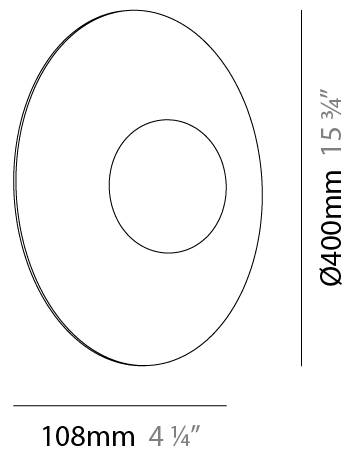

PROJECT	_____
TYPE	_____
SPECIFIER	_____
QUANTITY	_____
DATE	_____

KNOCK SURFACE

D92255

base number

1. To build a product code in our configurator select the specify button on the base model # product page
2. To build a manual product code on this datasheet choose from the options listed below in blue font and add the suffix to the base model #

GENERAL

Series: Knock
Brand: Milan
Division: Design
Mounting Type: Surface
Mounting Location: Ceiling
Subcategory: Ambient

PHYSICAL

Shape: Round
Diameter (mm): 400
Diameter (in): 15 3/4
Height (mm): 108
Height (in): 4 1/4
Light Distribution: Omnidirectional
Weight (kg): 1.4
Weight (lbs): 2.999
Diffuser: Glass - Opal
Holder Finish: MBQ
Accent Finish: ASH
Fixture Material: Metal / Wood

ELECTRICAL

Number of Lamps: 1
Lamp Type: LED Retrofit
Bulb Included: Bulb Not Included
Total Output Wattage (W): 4.8
Max. Wattage Per Lamp (W): 4.8
Lamp Base: G9
Input Voltage (V): 120

LED

OPTICAL

RATINGS AND CERTIFICATIONS

Certified By: CSA Certified to UL and CSA Standards
IP rating: IP20