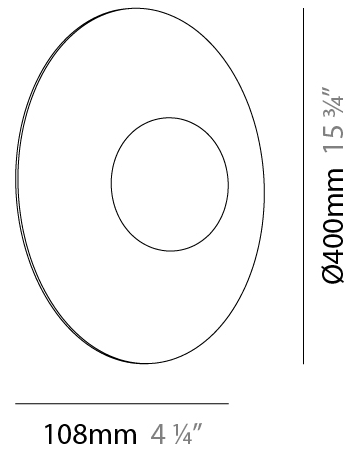

PROJECT	_____
TYPE	_____
SPECIFIER	_____
QUANTITY	_____
DATE	_____

KNOCK SURFACE

D92255

base number

1. To build a product code in our configurator select the specify button on the base model # product page
2. To build a manual product code on this datasheet choose from the options listed below in blue font and add the suffix to the base model #

GENERAL

Series: Knock
Brand: Milan
Division: Design
Mounting Type: Surface
Mounting Location: Ceiling
Subcategory: Ambient

PHYSICAL

Shape: Round
Diameter (mm): 400
Diameter (in): 15 3/4
Height (mm): 108
Height (in): 4 1/4
Light Distribution: Omnidirectional
Weight (kg): 1.4
Weight (lbs): 2.999
Diffuser: Glass - Opal
Holder Finish: MBQ
Accent Finish: ASH
Fixture Material: Metal / Wood

ELECTRICAL

Number of Lamps: 1
Lamp Type: LED Retrofit
Bulb Included: Bulb Not Included
Total Output Wattage (W): 4.8
Max. Wattage Per Lamp (W): 4.8
Lamp Base: G9
Input Voltage (V): 120

LED

OPTICAL

RATINGS AND CERTIFICATIONS

Certified By: CSA Certified to UL and CSA Standards
IP rating: IP20