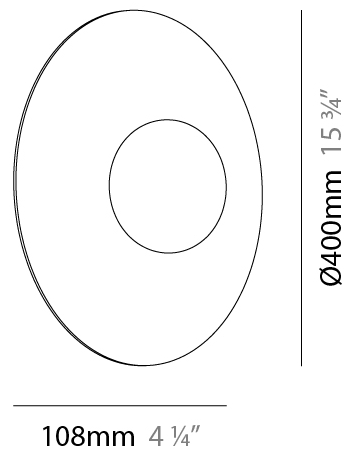

KNOCK SURFACE

D92255

base number

1. To build a product code in our configurator select the specify button on the base model # product page
2. To build a manual product code on this datasheet choose from the options listed below in blue font and add the suffix to the base model #

GENERAL

Series: Knock
Partner: Milan
Division: Design
Installation: Surface
Product Type: Ceiling Surface
Mounting Location: Ceiling

PHYSICAL

Shape: Round
Diameter (mm): 400
Diameter (in): 15 3/4
Height (mm): 108
Height (in): 4 1/4
Weight (kg): 1.4
Weight (lbs): 2.999
Diffuser: Glass - Opal
Holder Finish: MBQ
Accent Finish: ASH
Fixture Material: Metal / Wood
Primary Material: Wood

ELECTRICAL

Number of Lamps: 1
Lamp Type: LED Retrofit
Bulb Included: Bulb Not Included
Total Output Wattage (W): 4.8
Max. Wattage Per Lamp (W): 4.8
Lamp Base: G9
Input Voltage (V): 120

LED

OPTICAL

RATINGS AND CERTIFICATIONS

Certified By: CSA Certified to UL and CSA Standards
IP rating: IP20

PROJECT	_____
TYPE	_____
SPECIFIER	_____
QUANTITY	_____
DATE	_____