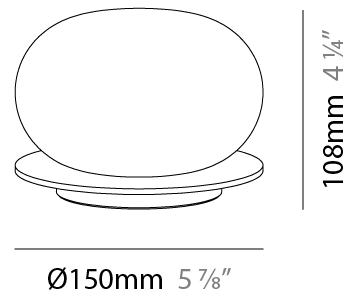

PROJECT	_____
TYPE	_____
SPECIFIER	_____
QUANTITY	_____
DATE	_____

KNOCK PORTABLE

D94058

base number

1. To build a product code in our configurator select the specify button on the base model # product page
2. To build a manual product code on this datasheet choose from the options listed below in blue font and add the suffix to the base model #

GENERAL

Series: Knock
Partner: Milan
Division: Design
Installation: Portable
Product Type: Table
Mounting Location: Table

PHYSICAL

Shape: Round
Diameter (mm): 150
Diameter (in): 5 7/8
Height (mm): 108
Height (in): 4 1/4
Weight (kg): 0.45
Weight (lbs): 0.999
Diffuser: Glass - Opal
Holder Finish: MBQ
Accent Finish: ASH
Fixture Material: Metal / Wood

ELECTRICAL

Number of Lamps: 1
Lamp Type: LED Retrofit
Bulb Included: Bulb Not Included
Total Output Wattage (W): 4.8
Max. Wattage Per Lamp (W): 4.8
Lamp Base: G9
Input Voltage (V): 120

LED

OPTICAL

RATINGS AND CERTIFICATIONS

Certified By: CSA Certified to UL and CSA Standards
IP rating: IP20