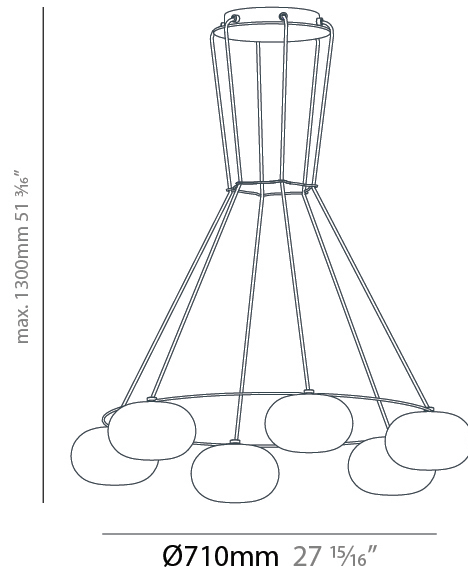

Ø200mm 7 ⁷/₈"