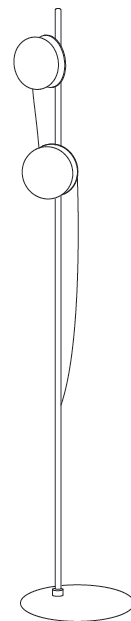

1710mm 67 ⁵/₁₆"

Ø320mm 12 ⁵/₈"