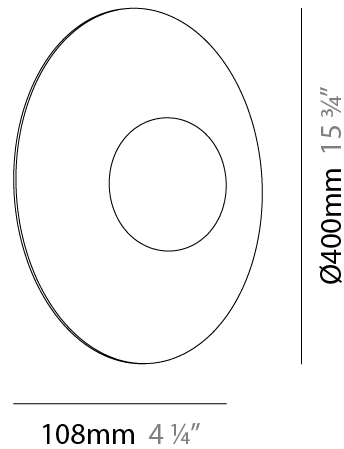

PROJECT
TYPE
SPECIFIER
QUANTITY
DATE

KNOCK SURFACE

D92255

base number

1. To build a product code in our configurator select the specify button on the base model # product page
2. To build a manual product code on this datasheet choose from the options listed below in blue font and add the suffix to the base model #

GENERAL

Series: Knock
Brand: Milan
Division: Design
Mounting Type: Surface
Mounting Location: Ceiling
Subcategory: Ambient

PHYSICAL

Shape: Round
Diameter (mm): 400
Diameter (in): 15 3/4
Height (mm): 108
Height (in): 4 1/4
Light Distribution: Omnidirectional
Weight (kg): 1.4
Weight (lbs): 2.999
Diffuser: Glass - Opal
Holder Finish: MBQ
Accent Finish: ASH
Fixture Material: Metal / Wood

ELECTRICAL

Number of Lamps: 1
Lamp Type: LED Retrofit
Bulb Included: Bulb Not Included
Total Output Wattage (W): 4.8
Max. Wattage Per Lamp (W): 4.8
Lamp Base: G9
Input Voltage (V): 120

LED

OPTICAL

RATINGS AND CERTIFICATIONS

Certified By: CSA Certified to UL and CSA Standards
IP rating: IP20