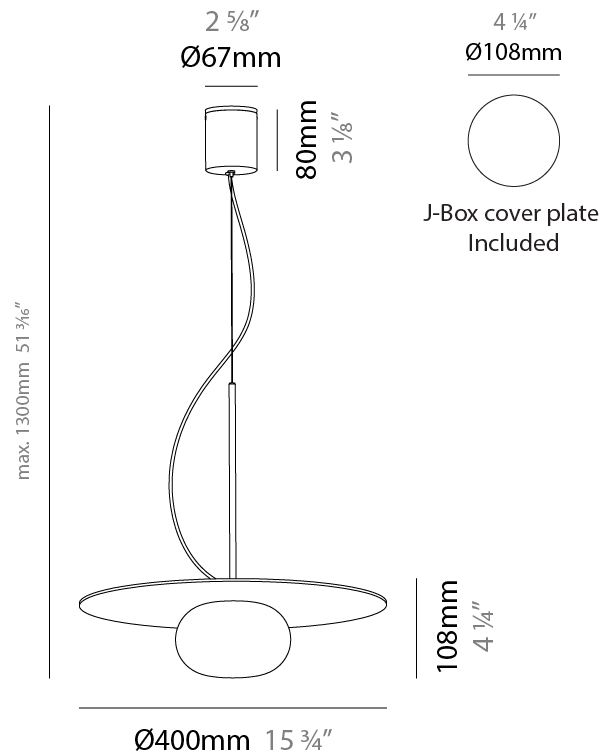

KNOCK SUSPENSION

D91218

base number

1. To build a product code in our configurator select the specify button on the base model # product page
2. To build a manual product code on this datasheet choose from the options listed below in blue font and add the suffix to the base model #

GENERAL

Series: Knock
Brand: Milan
Division: Design
Mounting Type: Suspension
Mounting Location: Ceiling
Subcategory: Pendant

PHYSICAL

Shape: Round
Diameter (mm): 400
Diameter (in): 15 ³/₄
Height (mm): 108
Height (in): 4 ¹/₄
Max. Overall Height (mm): 1300
Max. Overall Height (in): 51 ³/₁₆
Light Distribution: Omnidirectional
Weight (kg): 1.4
Weight (lbs): 2.999
Diffuser: Glass - Opal
Holder Finish: MBQ
Accent Finish: ASH
Fixture Material: Metal / Wood

ELECTRICAL

Number of Lamps: 1
Lamp Type: LED Retrofit
Bulb Included: Bulb Not Included
Total Output Wattage (W): 4.8
Max. Wattage Per Lamp (W): 4.8
Lamp Base: G9
Input Voltage (V): 120

LED

OPTICAL

RATINGS AND CERTIFICATIONS

Certified By: CSA Certified to UL and CSA Standards
IP rating: IP20

PROJECT	
TYPE	
SPECIFIER	
QUANTITY	
DATE