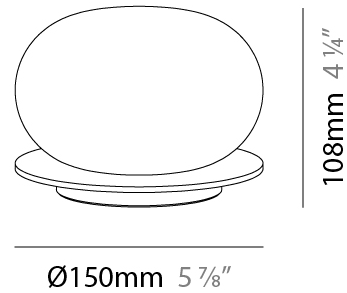

PROJECT	_____
TYPE	_____
SPECIFIER	_____
QUANTITY	_____
DATE	_____

KNOCK PORTABLE

D94058

base number

1. To build a product code in our configurator select the specify button on the base model # product page
2. To build a manual product code on this datasheet choose from the options listed below in blue font and add the suffix to the base model #

GENERAL

Series: Knock
Brand: Milan
Division: Design
Mounting Type: Portable
Mounting Location: Table
Subcategory: Ambient

PHYSICAL

Shape: Round
Diameter (mm): 150
Diameter (in): 5 7/8
Height (mm): 108
Height (in): 4 1/4
Light Distribution: Omnidirectional
Weight (kg): 0.45
Weight (lbs): 0.999
Diffuser: Glass - Opal
Holder Finish: MBQ
Accent Finish: ASH
Fixture Material: Metal / Wood

ELECTRICAL

Number of Lamps: 1
Lamp Type: LED Retrofit
Bulb Included: Bulb Not Included
Total Output Wattage (W): 4.8
Max. Wattage Per Lamp (W): 4.8
Lamp Base: G9
Input Voltage (V): 120

LED

OPTICAL

RATINGS AND CERTIFICATIONS

Certified By: CSA Certified to UL and CSA Standards
IP rating: IP20