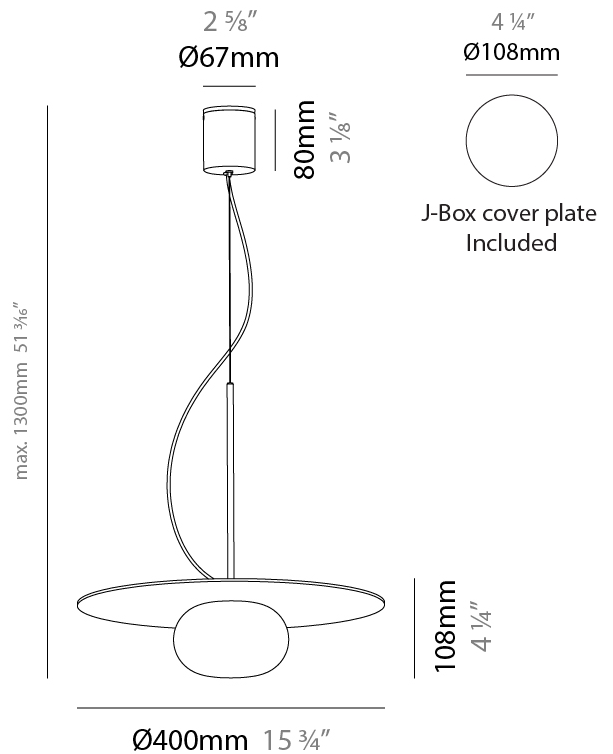

PROJECT	
TYPE	
SPECIFIER	
QUANTITY	
DATE	

KNOCK SUSPENSION

D91218

base number

1. To build a product code in our configurator select the specify button on the base model # product page
2. To build a manual product code on this datasheet choose from the options listed below in blue font and add the suffix to the base model #

GENERAL

Series: Knock
Brand: Milan
Division: Design
Mounting Type: Suspension
Mounting Location: Ceiling
Subcategory: Pendant

PHYSICAL

Shape: Round
Diameter (mm): 400
Diameter (in): 15 3/4
Height (mm): 108
Height (in): 4 1/4
Max. Overall Height (mm): 1300
Max. Overall Height (in): 51 3/16
Light Distribution: Omnidirectional
Weight (kg): 1.4
Weight (lbs): 2.999
Diffuser: Glass - Opal
Holder Finish: MBQ
Accent Finish: ASH
Fixture Material: Metal / Wood

ELECTRICAL

Number of Lamps: 1
Lamp Type: LED Retrofit
Bulb Included: Bulb Not Included
Total Output Wattage (W): 4.8
Max. Wattage Per Lamp (W): 4.8
Lamp Base: G9
Input Voltage (V): 120

LED

OPTICAL

RATINGS AND CERTIFICATIONS

Certified By: CSA Certified to UL and CSA Standards
IP rating: IP20