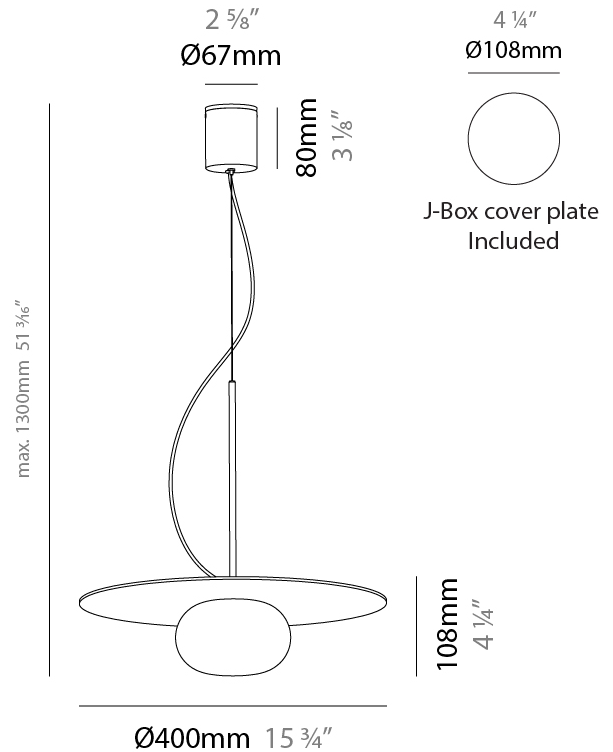

PROJECT	_____
TYPE	_____
SPECIFIER	_____
QUANTITY	_____
DATE	_____

KNOCK SUSPENSION

D91218-144

base number

1. To build a product code in our configurator select the specify button on the base model # product page
2. To build a manual product code on this datasheet choose from the options listed below in blue font and add the suffix to the base model #

GENERAL

Series: Knock
Partner: Milan
Division: Design
Installation: Suspension
Product Type: Pendant
Mounting Location: Ceiling

PHYSICAL

Shape: Round
Diameter (mm): 400
Diameter (in): 15 3/4
Height (mm): 108
Height (in): 4 1/4
Max. Overall Height (mm): 1300
Max. Overall Height (in): 51 3/16
Weight (kg): 1.4
Weight (lbs): 2.999
Diffuser: Glass - Opal
Holder Finish: MBQ
Accent Finish: ASH
Fixture Material: Metal / Wood
Primary Material: Wood

ELECTRICAL

Number of Lamps: 1
Lamp Type: LED Retrofit
Bulb Included: Bulb Not Included
Total Output Wattage (W): 4.8
Max. Wattage Per Lamp (W): 4.8
Lamp Base: G9
Input Voltage (V): 120

LED

OPTICAL

RATINGS AND CERTIFICATIONS

Certified By: CSA Certified to UL and CSA Standards
IP rating: IP20