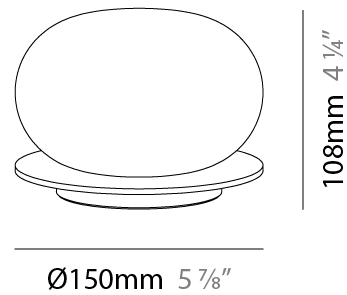

PROJECT	
TYPE	
SPECIFIER	
QUANTITY	
DATE	

KNOCK PORTABLE

D94058

base number

1. To build a product code in our configurator select the specify button on the base model # product page
2. To build a manual product code on this datasheet choose from the options listed below in blue font and add the suffix to the base model #

GENERAL

Series: Knock
Partner: Milan
Division: Design
Installation: Portable
Product Type: Table
Mounting Location: Table

PHYSICAL

Shape: Round
Diameter (mm): 150
Diameter (in): 5 7/8
Height (mm): 108
Height (in): 4 1/4
Weight (kg): 0.45
Weight (lbs): 0.999
Diffuser: Glass - Opal
Holder Finish: MBQ
Accent Finish: ASH
Fixture Material: Metal / Wood

ELECTRICAL

Number of Lamps: 1
Lamp Type: LED Retrofit
Bulb Included: Bulb Not Included
Total Output Wattage (W): 4.8
Max. Wattage Per Lamp (W): 4.8
Lamp Base: G9
Input Voltage (V): 120

LED

OPTICAL

RATINGS AND CERTIFICATIONS

Certified By: CSA Certified to UL and CSA Standards
IP rating: IP20