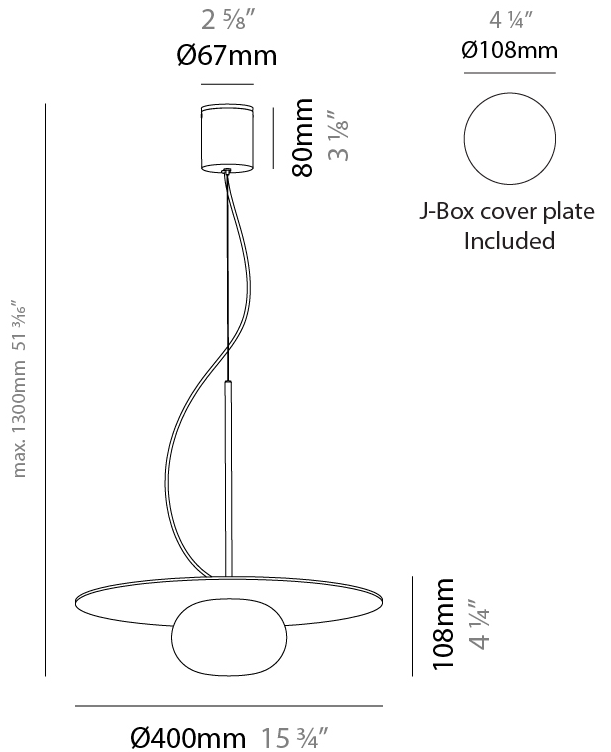

KNOCK SUSPENSION

D91218

base number

1. To build a product code in our configurator select the specify button on the base model # product page
2. To build a manual product code on this datasheet choose from the options listed below in blue font and add the suffix to the base model #

GENERAL

Series: Knock
Brand: Milan
Division: Design
Mounting Type: Suspension
Mounting Location: Ceiling
Subcategory: Pendant

PHYSICAL

Shape: Round
Diameter (mm): 400
Diameter (in): 15 3/4
Height (mm): 108
Height (in): 4 1/4
Max. Overall Height (mm): 1300
Max. Overall Height (in): 51 3/16
Light Distribution: Omnidirectional
Weight (kg): 1.4
Weight (lbs): 2.999
Diffuser: Glass - Opal
Holder Finish: MBQ
Accent Finish: ASH
Fixture Material: Metal / Wood

ELECTRICAL

Number of Lamps: 1
Lamp Type: LED Retrofit
Bulb Included: Bulb Not Included
Total Output Wattage (W): 4.8
Max. Wattage Per Lamp (W): 4.8
Lamp Base: G9
Input Voltage (V): 120

LED

OPTICAL

RATINGS AND CERTIFICATIONS

Certified By: CSA Certified to UL and CSA Standards
IP rating: IP20