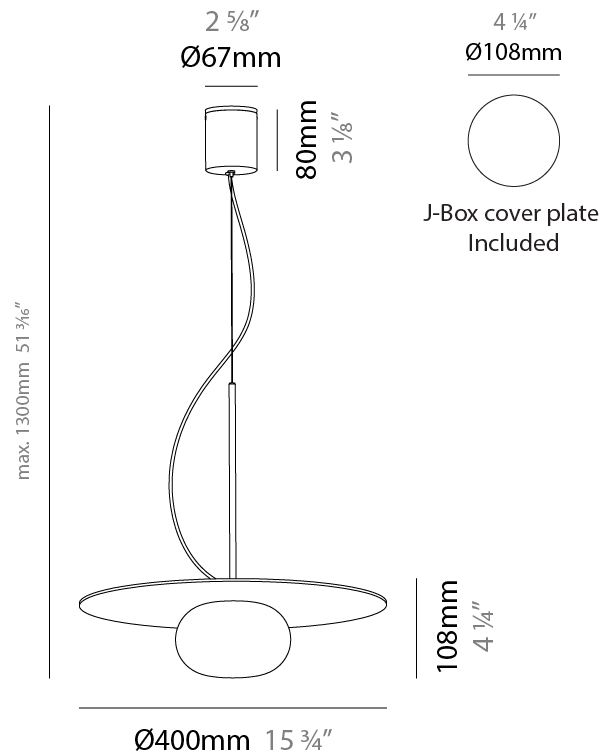

PROJECT	
TYPE	
SPECIFIER	
QUANTITY	
DATE	

KNOCK SUSPENSION

D91218

base number

1. To build a product code in our configurator select the specify button on the base model # product page
2. To build a manual product code on this datasheet choose from the options listed below in blue font and add the suffix to the base model #

GENERAL

Series: Knock
Brand: Milan
Division: Design
Mounting Type: Suspension
Mounting Location: Ceiling
Subcategory: Pendant

PHYSICAL

Shape: Round
Diameter (mm): 400
Diameter (in): 15 3/4
Height (mm): 108
Height (in): 4 1/4
Max. Overall Height (mm): 1300
Max. Overall Height (in): 51 3/16
Light Distribution: Omnidirectional
Weight (kg): 1.4
Weight (lbs): 2.999
Diffuser: Glass - Opal
Holder Finish: MBQ
Accent Finish: ASH
Fixture Material: Metal / Wood

ELECTRICAL

Number of Lamps: 1
Lamp Type: LED Retrofit
Bulb Included: Bulb Not Included
Total Output Wattage (W): 4.8
Max. Wattage Per Lamp (W): 4.8
Lamp Base: G9
Input Voltage (V): 120

LED

OPTICAL

RATINGS AND CERTIFICATIONS

Certified By: CSA Certified to UL and CSA Standards
IP rating: IP20