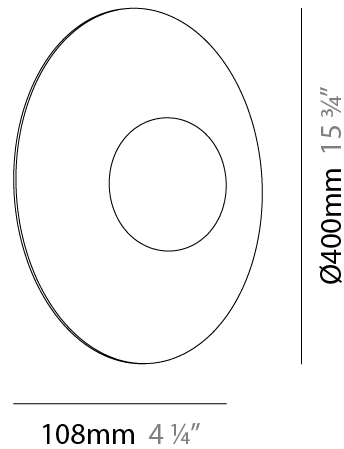

KNOCK SURFACE

D92255

base number

1. To build a product code in our configurator select the specify button on the base model # product page
2. To build a manual product code on this datasheet choose from the options listed below in blue font and add the suffix to the base model #

GENERAL

Series: Knock
Brand: Milan
Division: Design
Mounting Type: Surface
Mounting Location: Ceiling
Subcategory: Ambient

PHYSICAL

Shape: Round
Diameter (mm): 400
Diameter (in): 15 3/4
Height (mm): 108
Height (in): 4 1/4
Light Distribution: Omnidirectional
Weight (kg): 1.4
Weight (lbs): 2.999
Diffuser: Glass - Opal
Holder Finish: MBQ
Accent Finish: ASH
Fixture Material: Metal / Wood

ELECTRICAL

Number of Lamps: 1
Lamp Type: LED Retrofit
Bulb Included: Bulb Not Included
Total Output Wattage (W): 4.8
Max. Wattage Per Lamp (W): 4.8
Lamp Base: G9
Input Voltage (V): 120

LED

OPTICAL

RATINGS AND CERTIFICATIONS

Certified By: CSA Certified to UL and CSA Standards
IP rating: IP20

PROJECT	_____
TYPE	_____
SPECIFIER	_____
QUANTITY	_____
DATE	_____