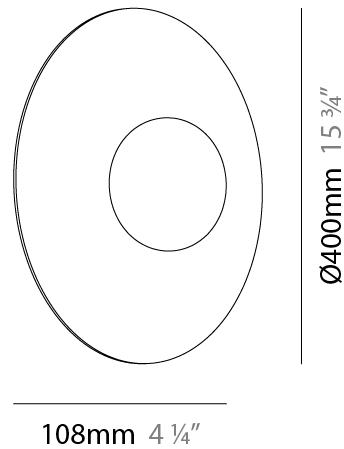

PROJECT
TYPE
SPECIFIER
QUANTITY
DATE

KNOCK SURFACE

D92255

base number

1. To build a product code in our configurator select the specify button on the base model # product page
2. To build a manual product code on this datasheet choose from the options listed below in blue font and add the suffix to the base model #

GENERAL

Series: Knock
Partner: Milan
Division: Design
Installation: Surface
Product Type: Ceiling Surface
Mounting Location: Ceiling

PHYSICAL

Shape: Round
Diameter (mm): 400
Diameter (in): 15 3/4
Height (mm): 108
Height (in): 4 1/4
Weight (kg): 1.4
Weight (lbs): 2.999
Diffuser: Glass - Opal
Holder Finish: MBQ
Accent Finish: ASH
Fixture Material: Metal / Wood
Primary Material: Wood

ELECTRICAL

Number of Lamps: 1
Lamp Type: LED Retrofit
Bulb Included: Bulb Not Included
Total Output Wattage (W): 4.8
Max. Wattage Per Lamp (W): 4.8
Lamp Base: G9
Input Voltage (V): 120

LED

OPTICAL

RATINGS AND CERTIFICATIONS

Certified By: CSA Certified to UL and CSA Standards
IP rating: IP20