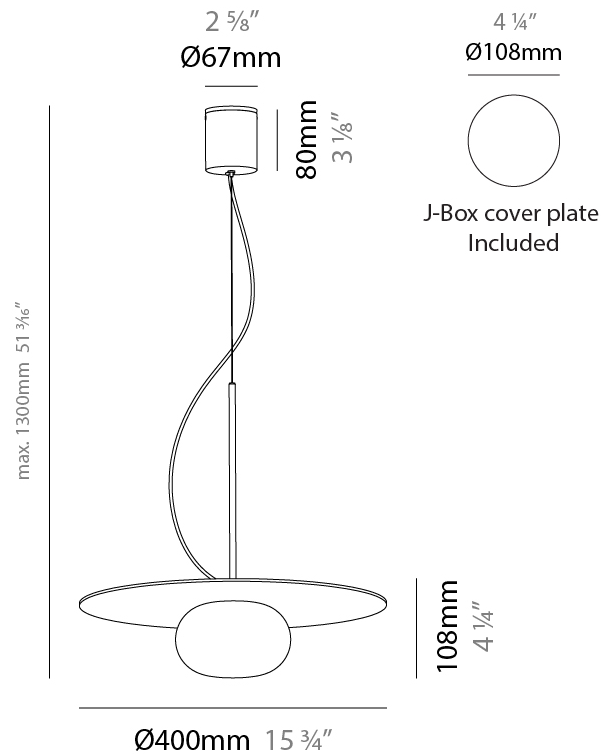

PROJECT	
TYPE	
SPECIFIER	
QUANTITY	
DATE	

KNOCK SUSPENSION

D91218

base number

1. To build a product code in our configurator select the specify button on the base model # product page
2. To build a manual product code on this datasheet choose from the options listed below in blue font and add the suffix to the base model #

GENERAL

Series: Knock
Brand: Milan
Division: Design
Mounting Type: Suspension
Mounting Location: Ceiling
Subcategory: Pendant

PHYSICAL

Shape: Round
Diameter (mm): 400
Diameter (in): 15 3/4
Height (mm): 108
Height (in): 4 1/4
Max. Overall Height (mm): 1300
Max. Overall Height (in): 51 3/16
Light Distribution: Omnidirectional
Weight (kg): 1.4
Weight (lbs): 2.999
Diffuser: Glass - Opal
Holder Finish: MBQ
Accent Finish: ASH
Fixture Material: Metal / Wood

ELECTRICAL

Number of Lamps: 1
Lamp Type: LED Retrofit
Bulb Included: Bulb Not Included
Total Output Wattage (W): 4.8
Max. Wattage Per Lamp (W): 4.8
Lamp Base: G9
Input Voltage (V): 120

LED

OPTICAL

RATINGS AND CERTIFICATIONS

Certified By: CSA Certified to UL and CSA Standards
IP rating: IP20