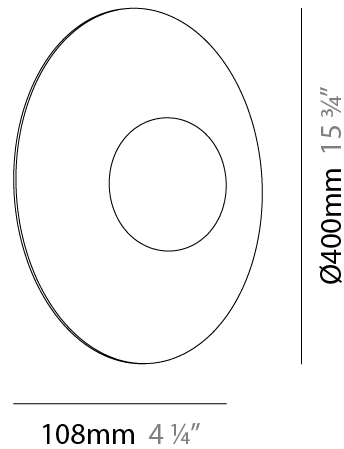

PROJECT	_____
TYPE	_____
SPECIFIER	_____
QUANTITY	_____
DATE	_____

KNOCK SURFACE

D92255

base number

1. To build a product code in our configurator select the specify button on the base model # product page
2. To build a manual product code on this datasheet choose from the options listed below in blue font and add the suffix to the base model #

GENERAL

Series: Knock
Brand: Milan
Division: Design
Mounting Type: Surface
Mounting Location: Ceiling
Subcategory: Ambient

PHYSICAL

Shape: Round
Diameter (mm): 400
Diameter (in): 15 3/4
Height (mm): 108
Height (in): 4 1/4
Light Distribution: Omnidirectional
Weight (kg): 1.4
Weight (lbs): 2.999
Diffuser: Glass - Opal
Holder Finish: MBQ
Accent Finish: ASH
Fixture Material: Metal / Wood

ELECTRICAL

Number of Lamps: 1
Lamp Type: LED Retrofit
Bulb Included: Bulb Not Included
Total Output Wattage (W): 4.8
Max. Wattage Per Lamp (W): 4.8
Lamp Base: G9
Input Voltage (V): 120

LED

OPTICAL

RATINGS AND CERTIFICATIONS

Certified By: CSA Certified to UL and CSA Standards
IP rating: IP20