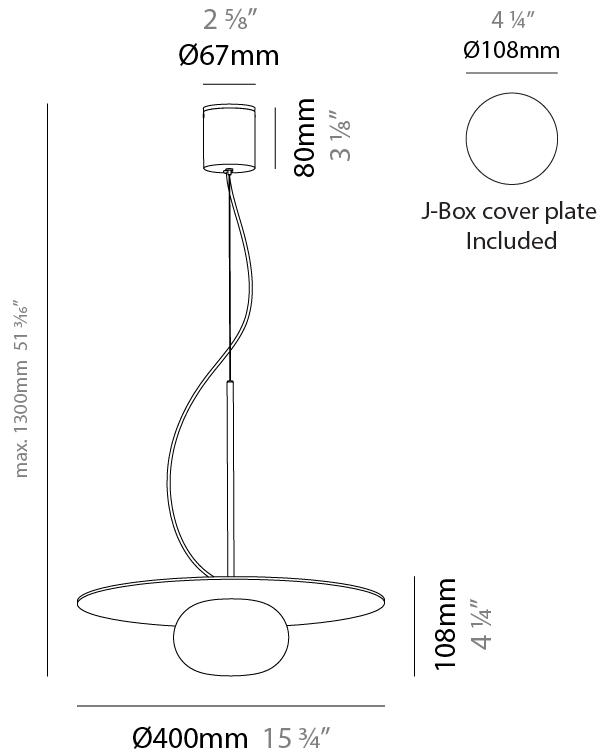

PROJECT	
TYPE	
SPECIFIER	
QUANTITY	
DATE	

KNOCK SUSPENSION

D91218

base number

1. To build a product code in our configurator select the specify button on the base model # product page
2. To build a manual product code on this datasheet choose from the options listed below in blue font and add the suffix to the base model #

GENERAL

Series: Knock
Brand: Milan
Division: Design
Mounting Type: Suspension
Mounting Location: Ceiling
Subcategory: Pendant

PHYSICAL

Shape: Round
Diameter (mm): 400
Diameter (in): 15 3/4
Height (mm): 108
Height (in): 4 1/4
Max. Overall Height (mm): 1300
Max. Overall Height (in): 51 3/16
Light Distribution: Omnidirectional
Weight (kg): 1.4
Weight (lbs): 2.999
Diffuser: Glass - Opal
Holder Finish: MBQ
Accent Finish: ASH
Fixture Material: Metal / Wood

ELECTRICAL

Number of Lamps: 1
Lamp Type: LED Retrofit
Bulb Included: Bulb Not Included
Total Output Wattage (W): 4.8
Max. Wattage Per Lamp (W): 4.8
Lamp Base: G9
Input Voltage (V): 120

LED

OPTICAL

RATINGS AND CERTIFICATIONS

Certified By: CSA Certified to UL and CSA Standards
IP rating: IP20