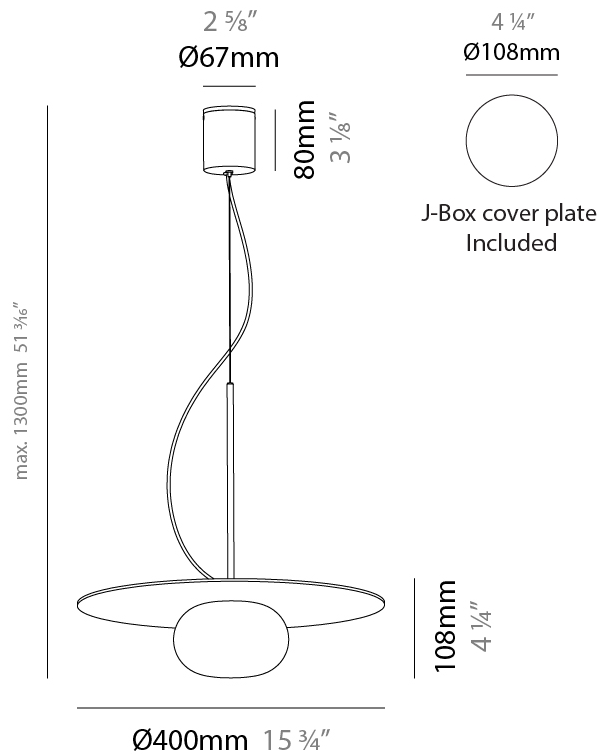

PROJECT	
TYPE	
SPECIFIER	
QUANTITY	
DATE	

KNOCK SUSPENSION

D91218

base number

1. To build a product code in our configurator select the specify button on the base model # product page
2. To build a manual product code on this datasheet choose from the options listed below in blue font and add the suffix to the base model #

GENERAL

Series: Knock
Partner: Milan
Division: Design
Installation: Suspension
Product Type: Pendant
Mounting Location: Ceiling

PHYSICAL

Shape: Round
Diameter (mm): 400
Diameter (in): 15 3/4
Height (mm): 108
Height (in): 4 1/4
Max. Overall Height (mm): 1300
Max. Overall Height (in): 51 3/16
Weight (kg): 1.4
Weight (lbs): 2.999
Diffuser: Glass - Opal
Holder Finish: MBQ
Accent Finish: ASH
Fixture Material: Metal / Wood
Primary Material: Wood

ELECTRICAL

Number of Lamps: 1
Lamp Type: LED Retrofit
Bulb Included: Bulb Not Included
Total Output Wattage (W): 4.8
Max. Wattage Per Lamp (W): 4.8
Lamp Base: G9
Input Voltage (V): 120

LED

OPTICAL

RATINGS AND CERTIFICATIONS

Certified By: CSA Certified to UL and CSA Standards
IP rating: IP20