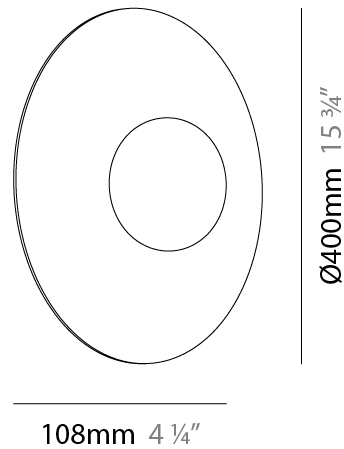

KNOCK SURFACE

D92255

base number

1. To build a product code in our configurator select the specify button on the base model # product page
2. To build a manual product code on this datasheet choose from the options listed below in blue font and add the suffix to the base model #

GENERAL

Series: Knock
Partner: Milan
Division: Design
Installation: Surface
Product Type: Ceiling Surface
Mounting Location: Ceiling

PHYSICAL

Shape: Round
Diameter (mm): 400
Diameter (in): 15 3/4
Height (mm): 108
Height (in): 4 1/4
Weight (kg): 1.4
Weight (lbs): 2.999
Diffuser: Glass - Opal
Holder Finish: MBQ
Accent Finish: ASH
Fixture Material: Metal / Wood
Primary Material: Wood

ELECTRICAL

Number of Lamps: 1
Lamp Type: LED Retrofit
Bulb Included: Bulb Not Included
Total Output Wattage (W): 4.8
Max. Wattage Per Lamp (W): 4.8
Lamp Base: G9
Input Voltage (V): 120

LED

OPTICAL

RATINGS AND CERTIFICATIONS

Certified By: CSA Certified to UL and CSA Standards
IP rating: IP20

PROJECT	_____
TYPE	_____
SPECIFIER	_____
QUANTITY	_____
DATE	_____