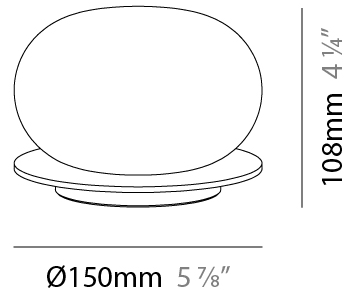

KNOCK PORTABLE

D94058

base number

1. To build a product code in our configurator select the specify button on the base model # product page
2. To build a manual product code on this datasheet choose from the options listed below in blue font and add the suffix to the base model #

GENERAL

Series: Knock
Brand: Milan
Division: Design
Mounting Type: Portable
Mounting Location: Table
Subcategory: Ambient

PHYSICAL

Shape: Round
Diameter (mm): 150
Diameter (in): 5 7/8
Height (mm): 108
Height (in): 4 1/4
Light Distribution: Omnidirectional
Weight (kg): 0.45
Weight (lbs): 0.999
Diffuser: Glass - Opal
Holder Finish: MBQ
Accent Finish: ASH
Fixture Material: Metal / Wood

ELECTRICAL

Number of Lamps: 1
Lamp Type: LED Retrofit
Bulb Included: Bulb Not Included
Total Output Wattage (W): 4.8
Max. Wattage Per Lamp (W): 4.8
Lamp Base: G9
Input Voltage (V): 120

LED

OPTICAL

RATINGS AND CERTIFICATIONS

Certified By: CSA Certified to UL and CSA Standards
IP rating: IP20

PROJECT	_____
TYPE	_____
SPECIFIER	_____
QUANTITY	_____
DATE	_____