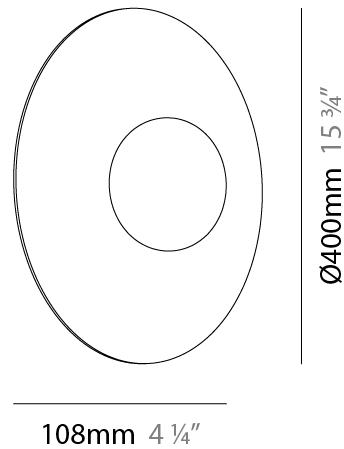

PROJECT	_____
TYPE	_____
SPECIFIER	_____
QUANTITY	_____
DATE	_____

KNOCK SURFACE

D92255

base number

1. To build a product code in our configurator select the specify button on the base model # product page
2. To build a manual product code on this datasheet choose from the options listed below in blue font and add the suffix to the base model #

GENERAL

Series: Knock
Partner: Milan
Division: Design
Installation: Surface
Product Type: Ceiling Surface
Mounting Location: Ceiling

PHYSICAL

Shape: Round
Diameter (mm): 400
Diameter (in): 15 3/4
Height (mm): 108
Height (in): 4 1/4
Weight (kg): 1.4
Weight (lbs): 2.999
Diffuser: Glass - Opal
Holder Finish: MBQ
Accent Finish: ASH
Fixture Material: Metal / Wood
Primary Material: Wood

ELECTRICAL

Number of Lamps: 1
Lamp Type: LED Retrofit
Bulb Included: Bulb Not Included
Total Output Wattage (W): 4.8
Max. Wattage Per Lamp (W): 4.8
Lamp Base: G9
Input Voltage (V): 120

LED

OPTICAL

RATINGS AND CERTIFICATIONS

Certified By: CSA Certified to UL and CSA Standards
IP rating: IP20