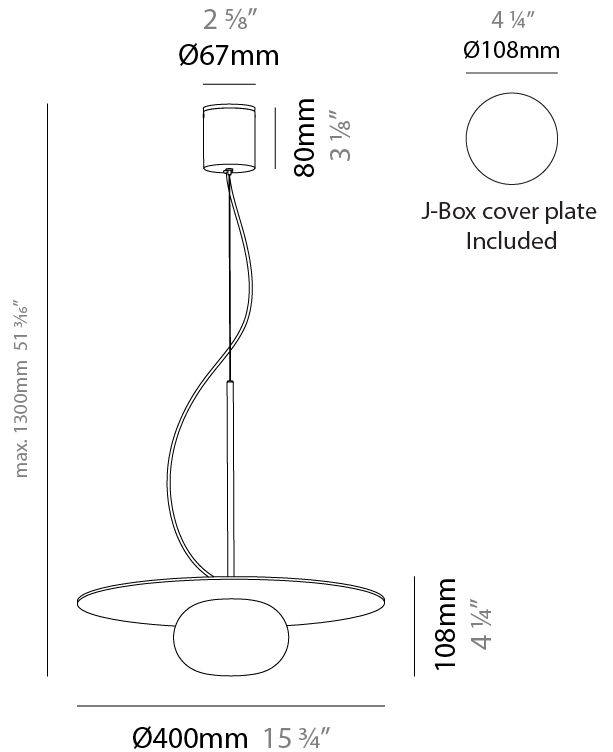

KNOCK SUSPENSION

D91218

base number

1. To build a product code in our configurator select the specify button on the base model # product page
2. To build a manual product code on this datasheet choose from the options listed below in blue font and add the suffix to the base model #

GENERAL

Series: Knock
Partner: Milan
Division: Design
Installation: Suspension
Product Type: Pendant
Mounting Location: Ceiling

PHYSICAL

Shape: Round
Diameter (mm): 400
Diameter (in): 15 3/4
Height (mm): 108
Height (in): 4 1/4
Max. Overall Height (mm): 1300
Max. Overall Height (in): 51 3/16
Weight (kg): 1.4
Weight (lbs): 2.999
Diffuser: Glass - Opal
Holder Finish: MBQ
Accent Finish: ASH
Fixture Material: Metal / Wood
Primary Material: Wood

ELECTRICAL

Number of Lamps: 1
Lamp Type: LED Retrofit
Bulb Included: Bulb Not Included
Total Output Wattage (W): 4.8
Max. Wattage Per Lamp (W): 4.8
Lamp Base: G9
Input Voltage (V): 120

LED

OPTICAL

RATINGS AND CERTIFICATIONS

Certified By: CSA Certified to UL and CSA Standards
IP rating: IP20