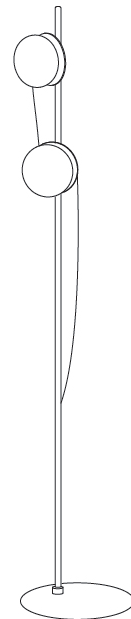

1710mm 67 ⁵/₁₆"

Ø320mm 12 ⁵/₈"