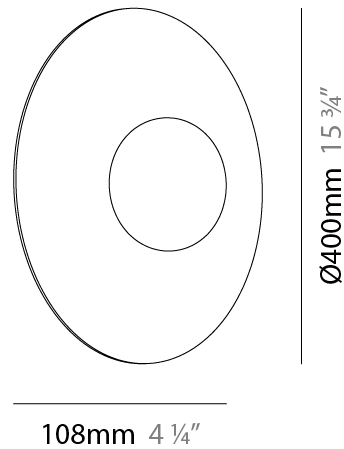

GENERAL

Series: Knock
Brand: Milan
Division: Design
Mounting Type: Surface
Mounting Location: Ceiling
Subcategory: Ambient

PHYSICAL

Shape: Round
Diameter (mm): 150
Diameter (in): 5 7/8
Height (mm): 108
Height (in): 4 1/4
Light Distribution: Omnidirectional
Weight (kg): 0.45
Weight (lbs): 0.999
Diffuser: Glass - Opal
Holder Finish: MBQ
Accent Finish: ASH
Fixture Material: Metal / Wood

Certified By: CSA Certified to UL and CSA Standards
IP rating: IP20

108mm 4 1/4"

Ø150mm 5 7/8"

PROJECT	_____
TYPE	_____
SPECIFIER	_____
QUANTITY	_____
DATE	_____

KNOCK SURFACE

D92255

base number

- To build a product code in our configurator select the specify button on the base model # product page
- To build a manual product code on this datasheet choose from the options listed below in blue font and add the suffix to the base model #

GENERAL

Series: Knock
Brand: Milan
Division: Design
Mounting Type: Surface
Mounting Location: Ceiling
Subcategory: Ambient

PHYSICAL

Shape: Round
Diameter (mm): 400
Diameter (in): 15 3/4
Height (mm): 108
Height (in): 4 1/4
Light Distribution: Omnidirectional
Weight (kg): 1.4
Weight (lbs): 2.999
Diffuser: Glass - Opal
Holder Finish: MBQ
Accent Finish: ASH
Fixture Material: Metal / Wood

GENERAL

Series: Knock
Brand: Milan
Division: Design
Mounting Type: Portable
Mounting Location: Table
Subcategory: Ambient

PHYSICAL

Shape: Round
Diameter (mm): 150
Diameter (in): 5 ⁷/₈
Height (mm): 108
Height (in): 4 ¹/₄
Light Distribution: Omnidirectional
Weight (kg): 0.45
Weight (lbs): 0.999
Diffuser: Glass - Opal
Holder Finish: MBQ
Accent Finish: ASH
Fixture Material: Metal / Wood