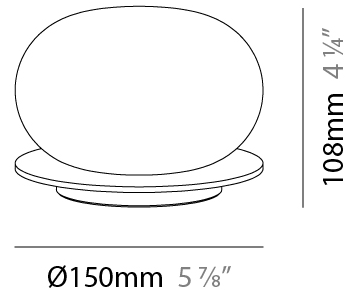

KNOCK PORTABLE

D94058

base number

1. To build a product code in our configurator select the specify button on the base model # product page
2. To build a manual product code on this datasheet choose from the options listed below in blue font and add the suffix to the base model #

GENERAL

Series: Knock
Brand: Milan
Division: Design
Mounting Type: Portable
Mounting Location: Table
Subcategory: Ambient

PHYSICAL

Shape: Round
Diameter (mm): 150
Diameter (in): 5 ⁷/₈
Height (mm): 108
Height (in): 4 ¹/₄
Light Distribution: Omnidirectional
Weight (kg): 0.45
Weight (lbs): 0.999
Diffuser: Glass - Opal
Holder Finish: MBQ
Accent Finish: ASH
Fixture Material: Metal / Wood

ELECTRICAL

Number of Lamps: 1
Lamp Type: LED Retrofit
Bulb Included: Bulb Not Included
Total Output Wattage (W): 4.8
Max. Wattage Per Lamp (W): 4.8
Lamp Base: G9
Input Voltage (V): 120

LED

OPTICAL

RATINGS AND CERTIFICATIONS

Certified By: CSA Certified to UL and CSA Standards
IP rating: IP20

PROJECT	_____
TYPE	_____
SPECIFIER	_____
QUANTITY	_____
DATE	_____